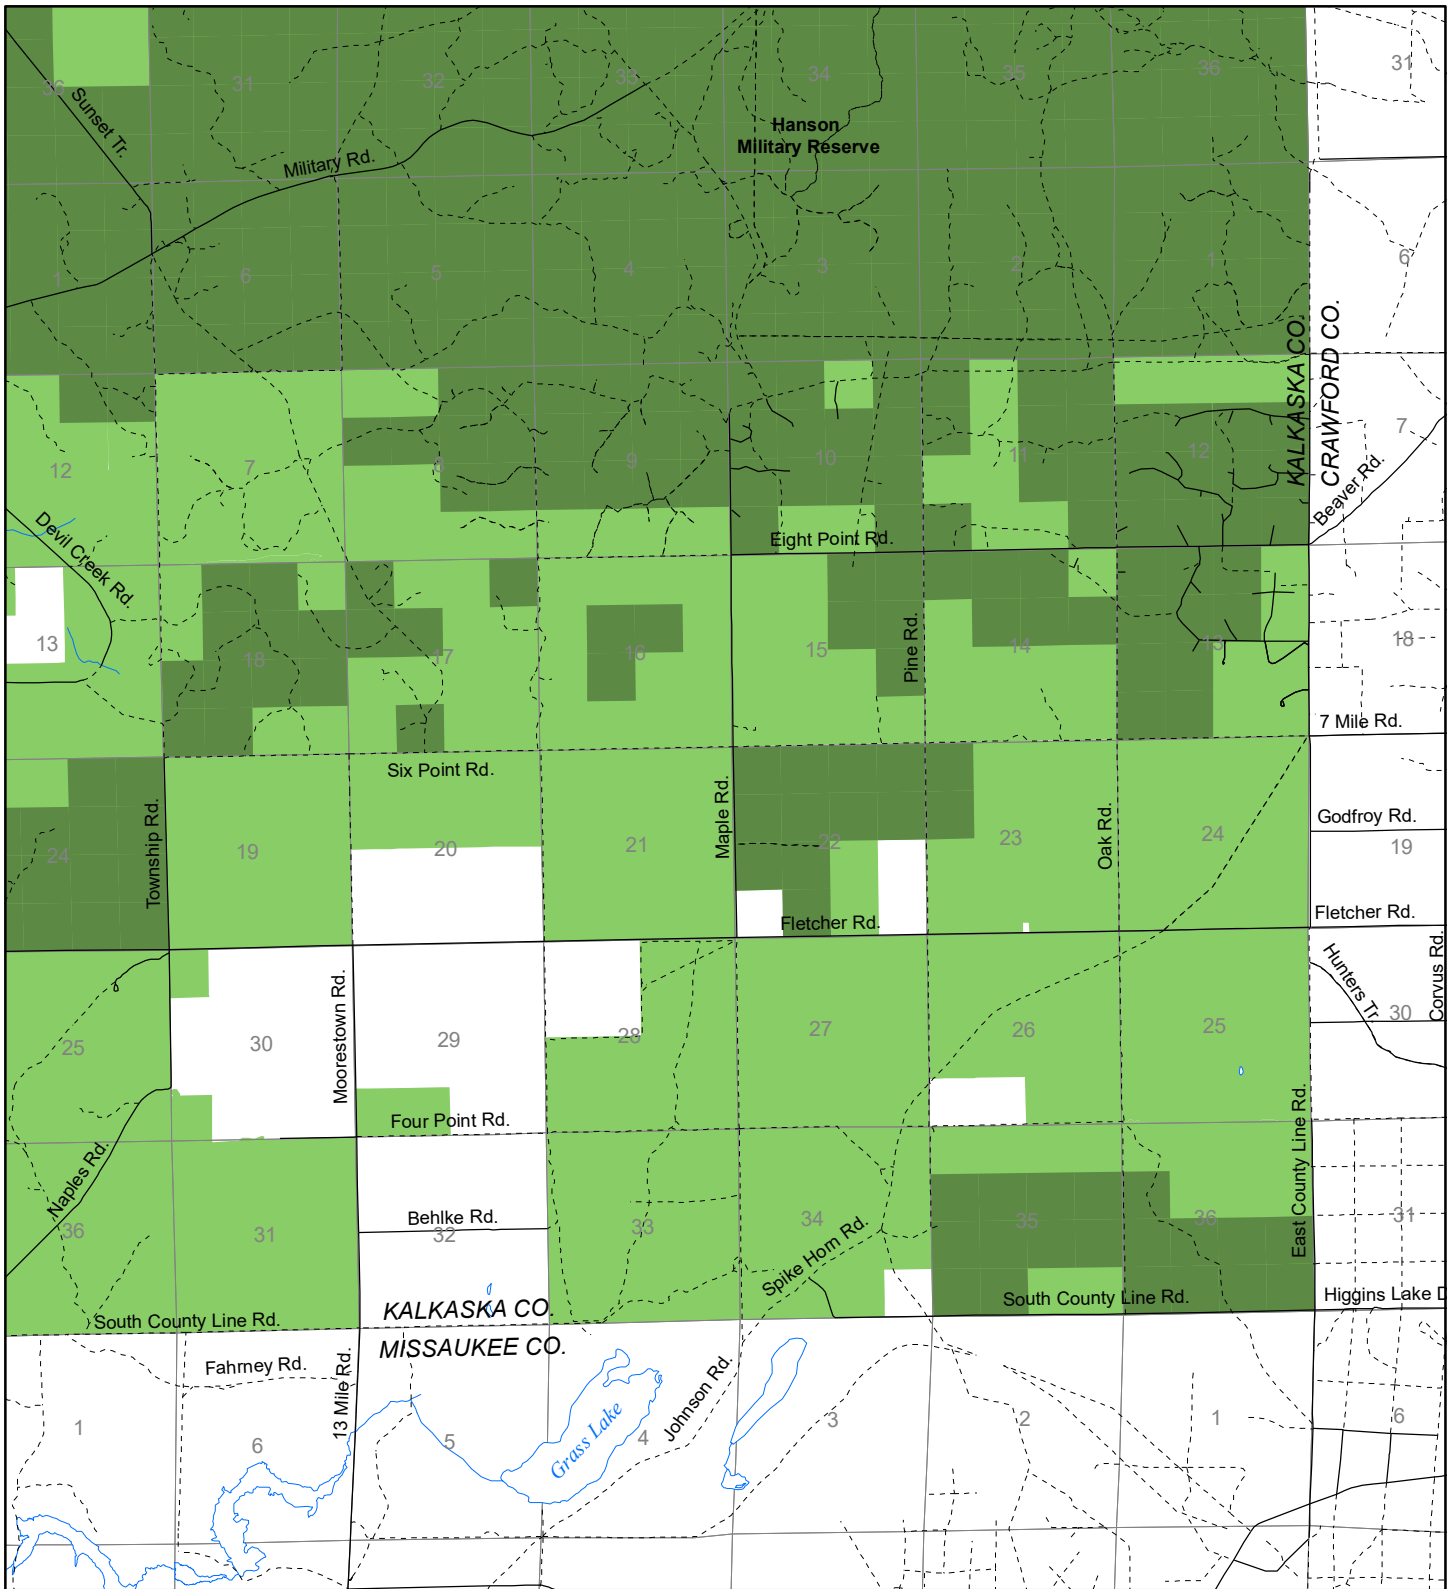

Fuelwood Collection
 Kalkaska County
T25N, R05W

- State land open to fuelwood collection
- State land closed to fuelwood collection

Effective: April 1, 2017

0

MILE

03/15/2017

N

DNR

MICHIGAN