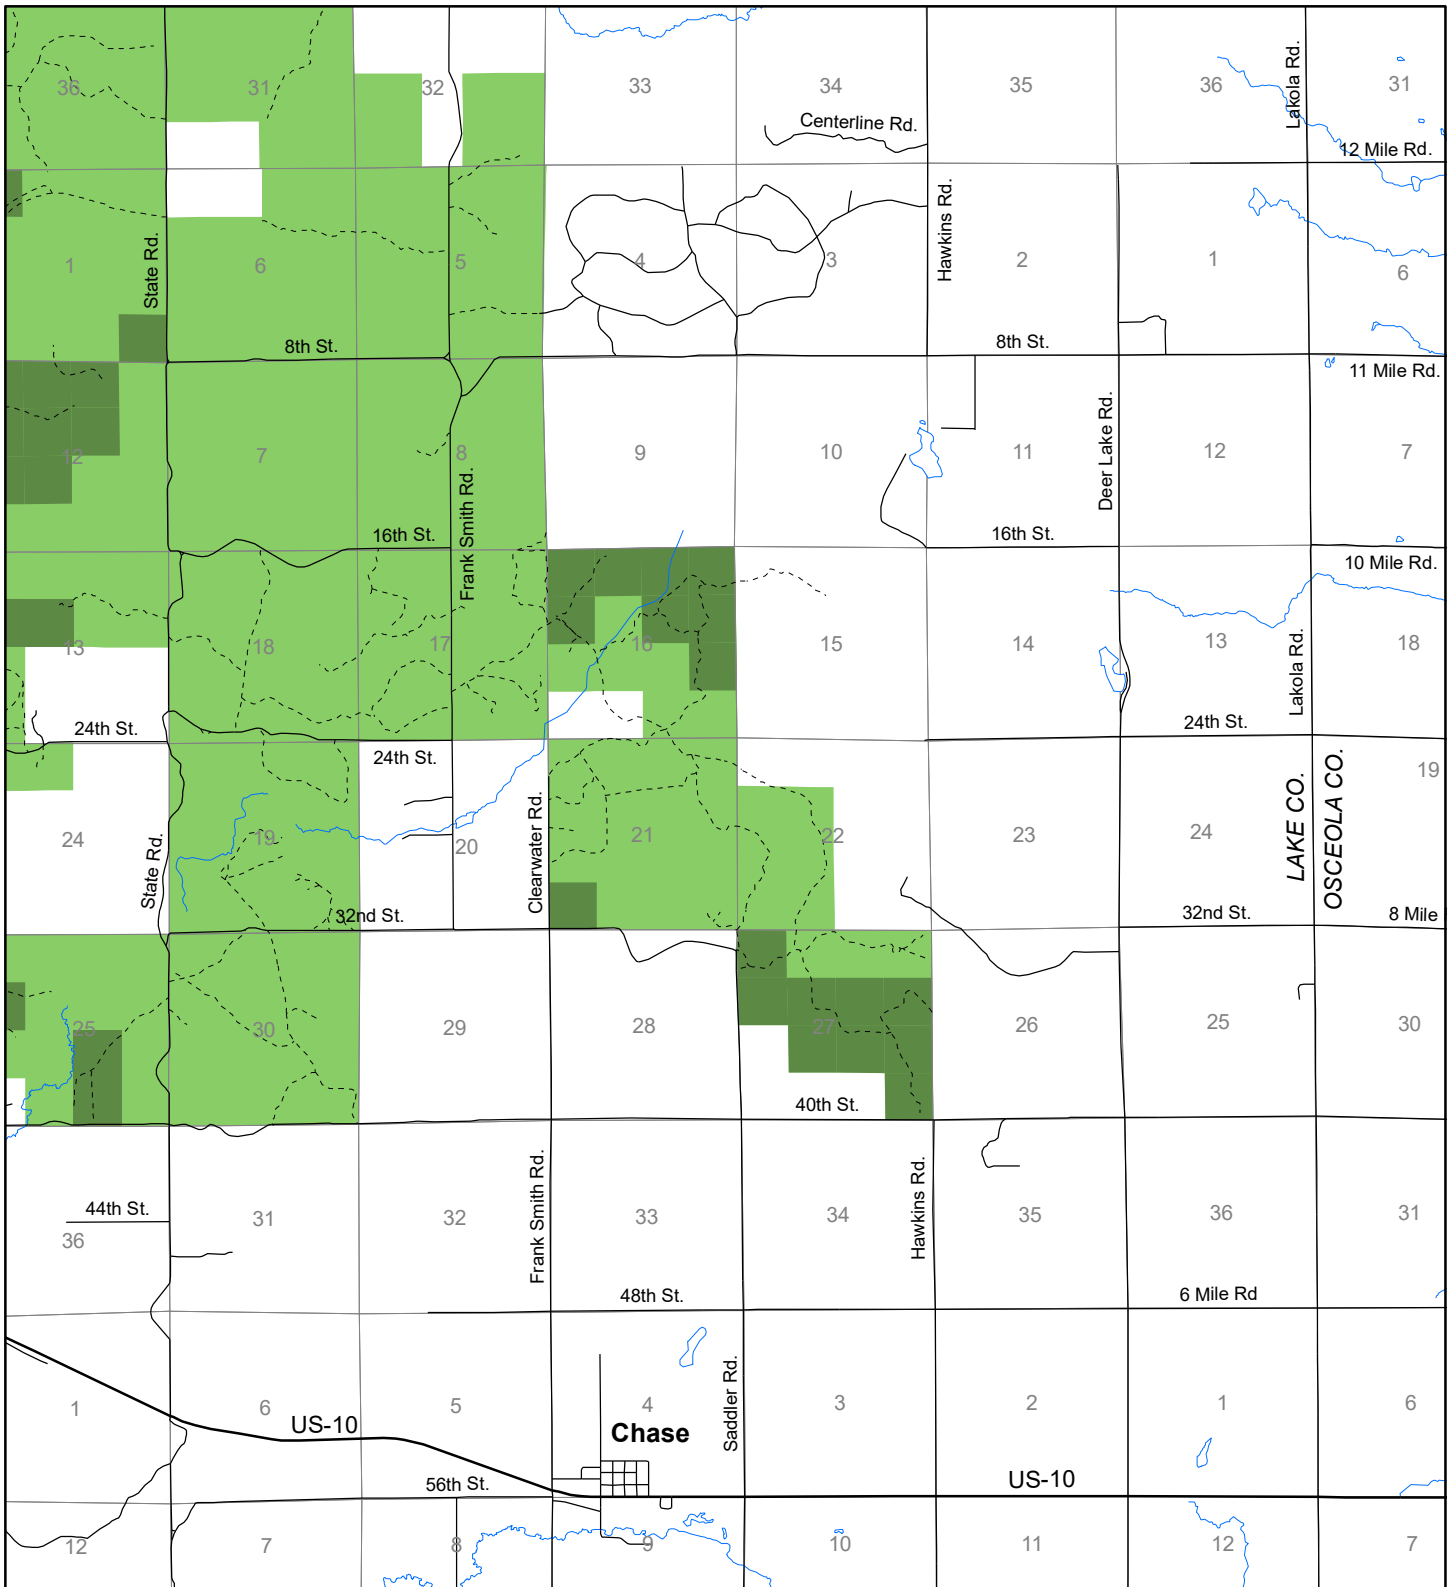

# Fuelwood Collection Lake County T18N, R11W

- State land open to fuelwood collection
- State land closed to fuelwood collection

Effective: April 1, 2017