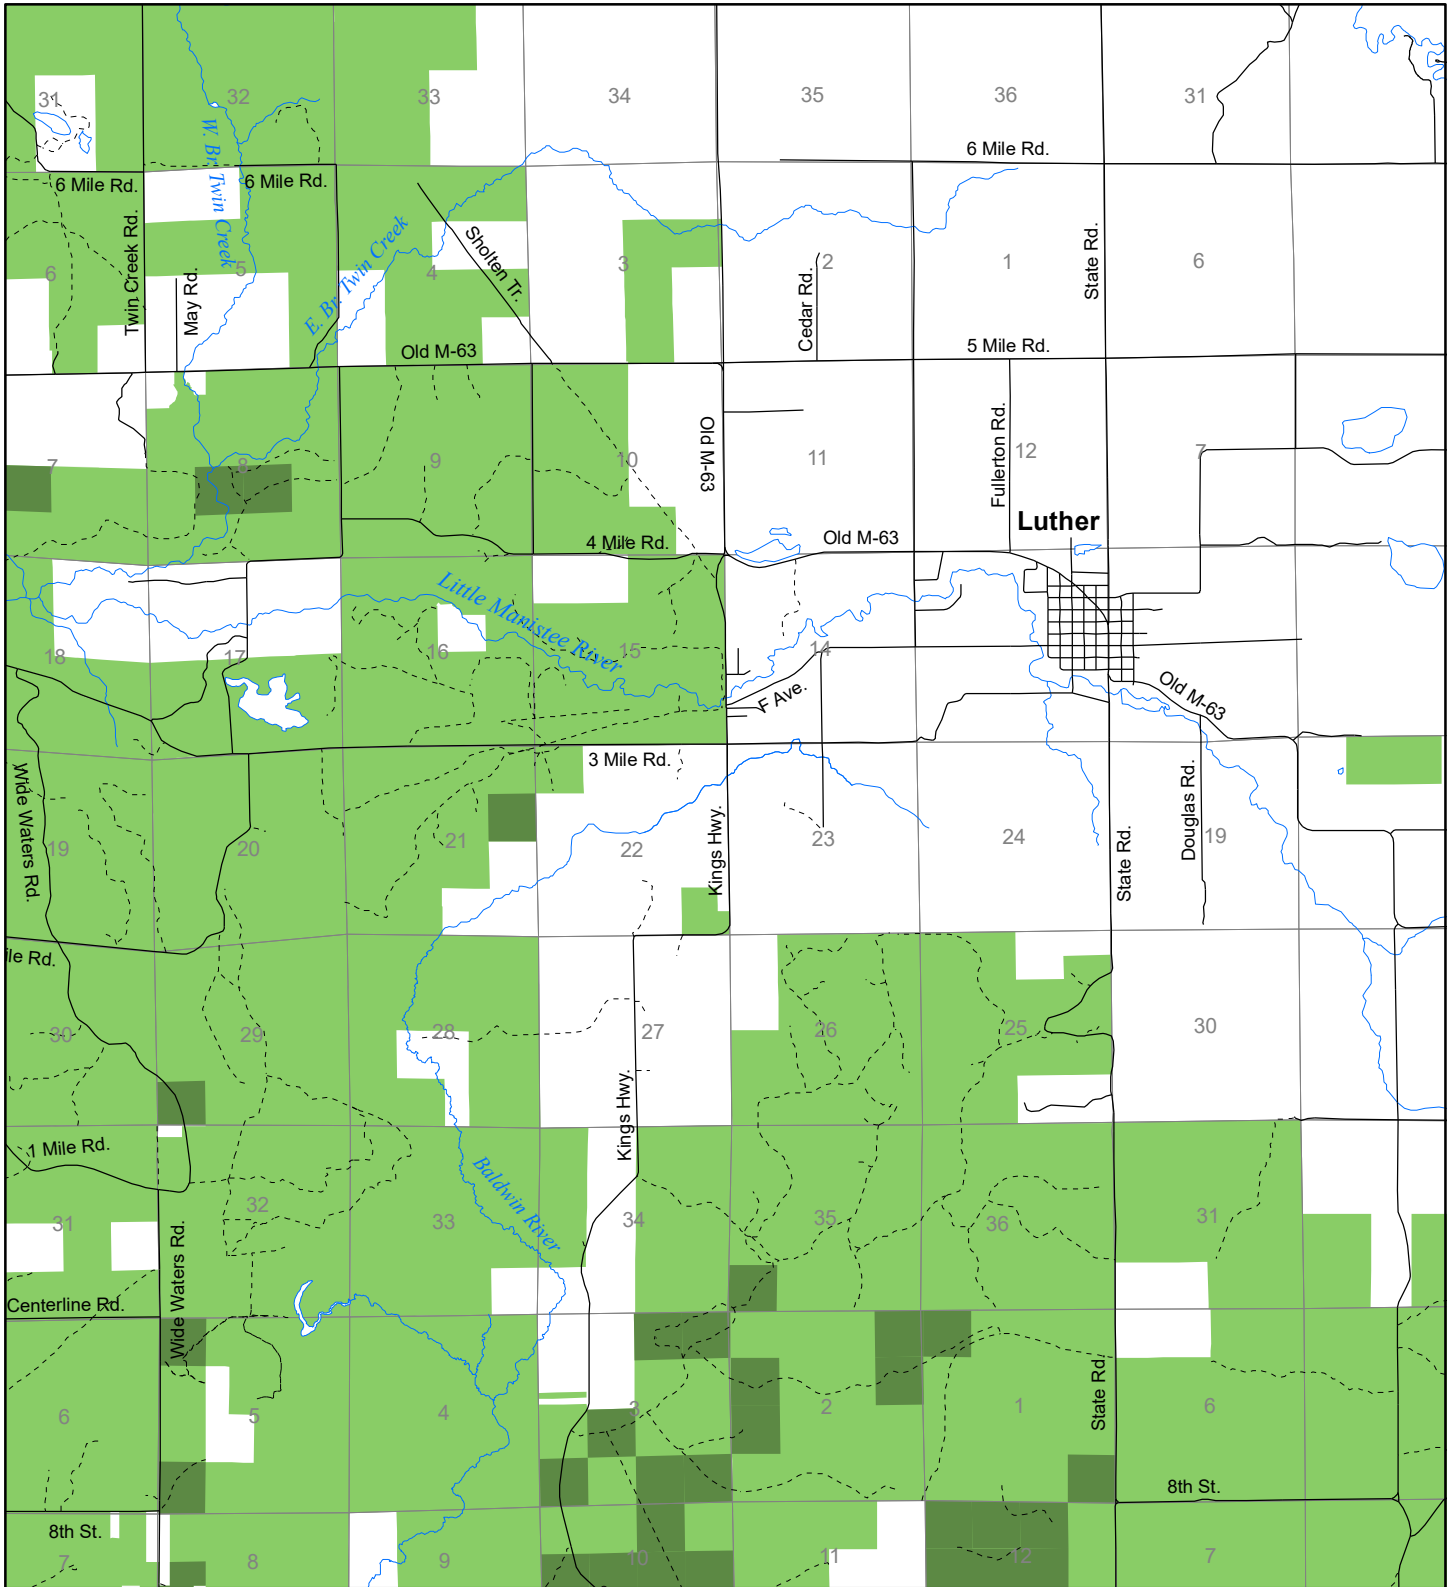

Fuelwood Collection Lake County T19N, R12W

- State land open to fuelwood collection
- State land closed to fuelwood collection

Effective: April 1, 2017

0 1
MILE
02/27/2017