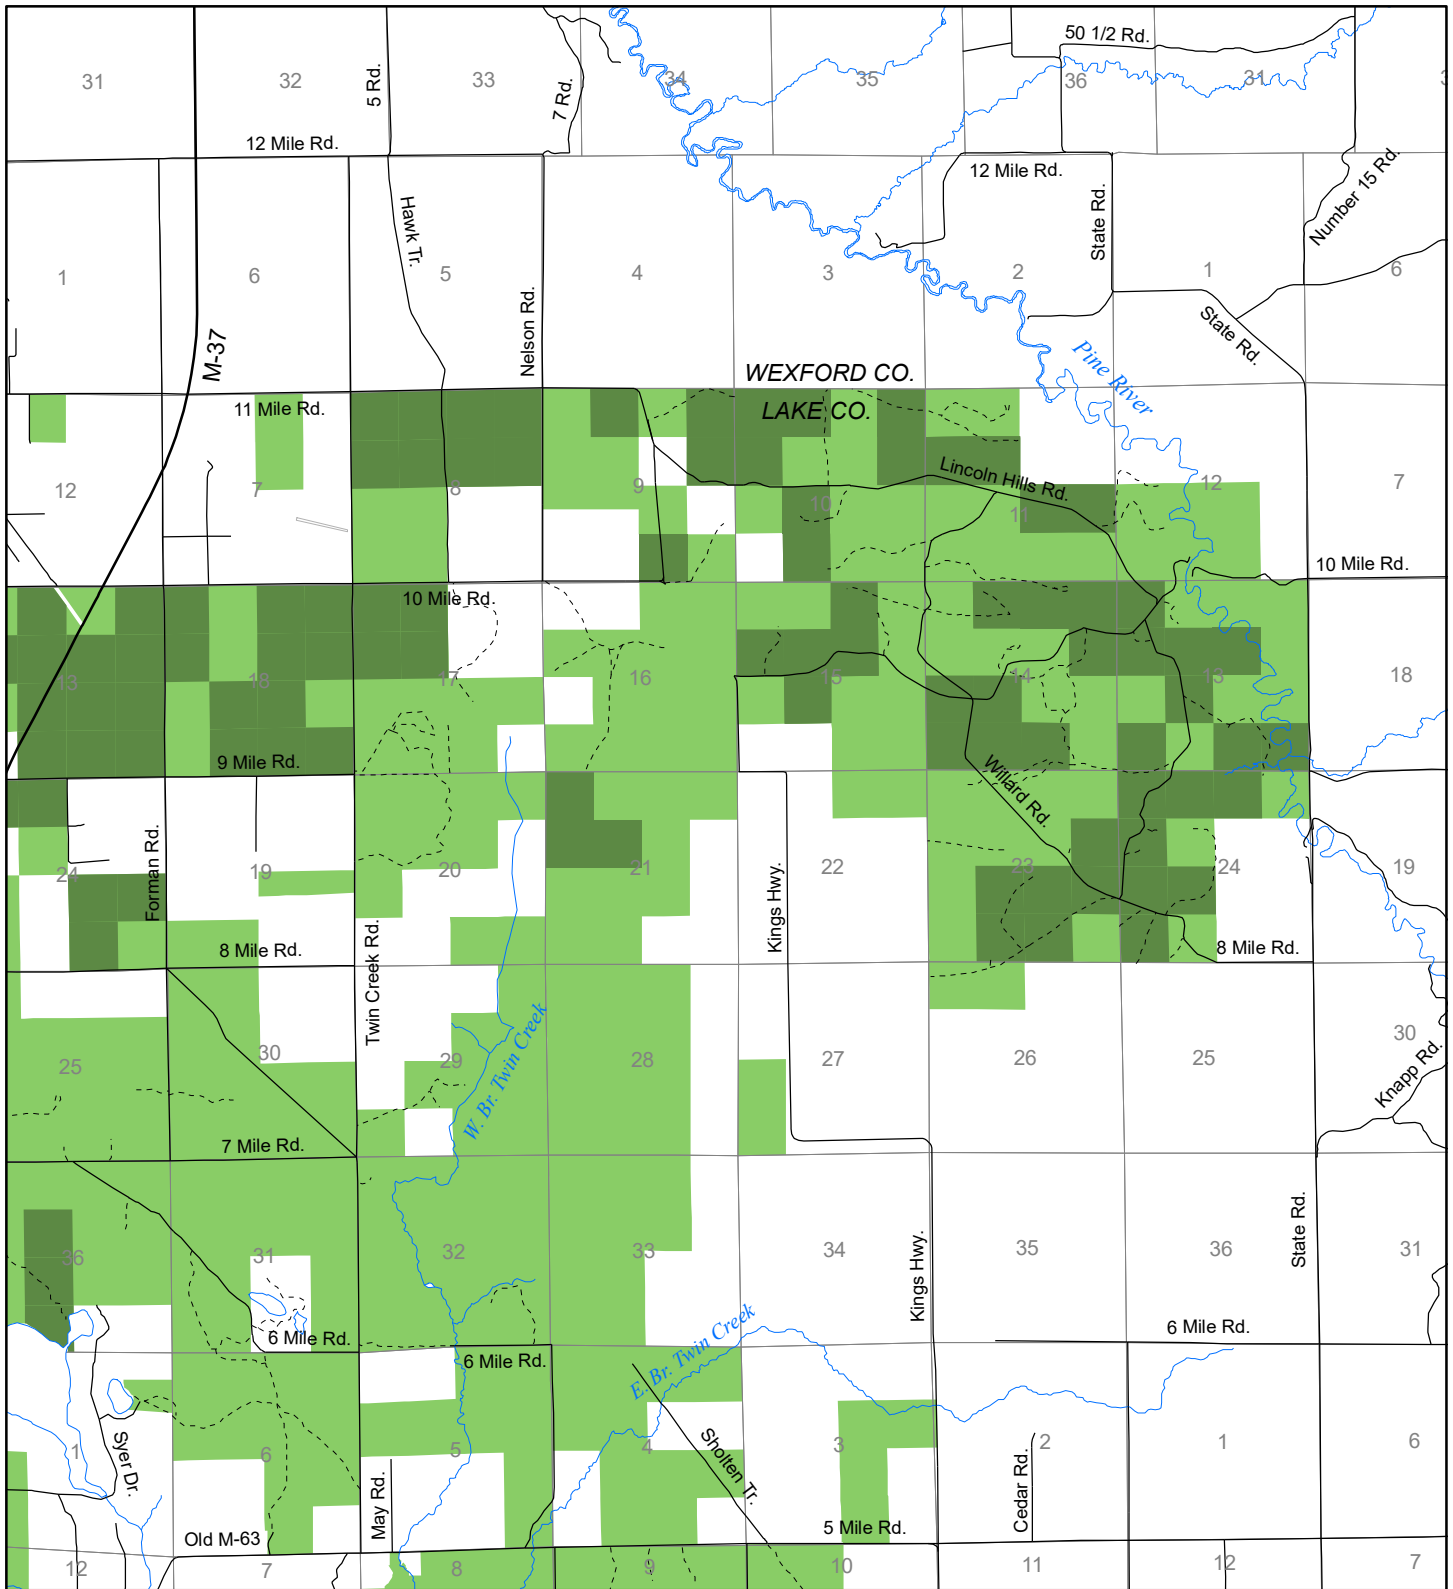

Fuelwood Collection
 Lake County
T20N, R12W

- State land open to fuelwood collection
- State land closed to fuelwood collection

Effective: April 1, 2017

0 N 1
 MILE
 02/27/2017