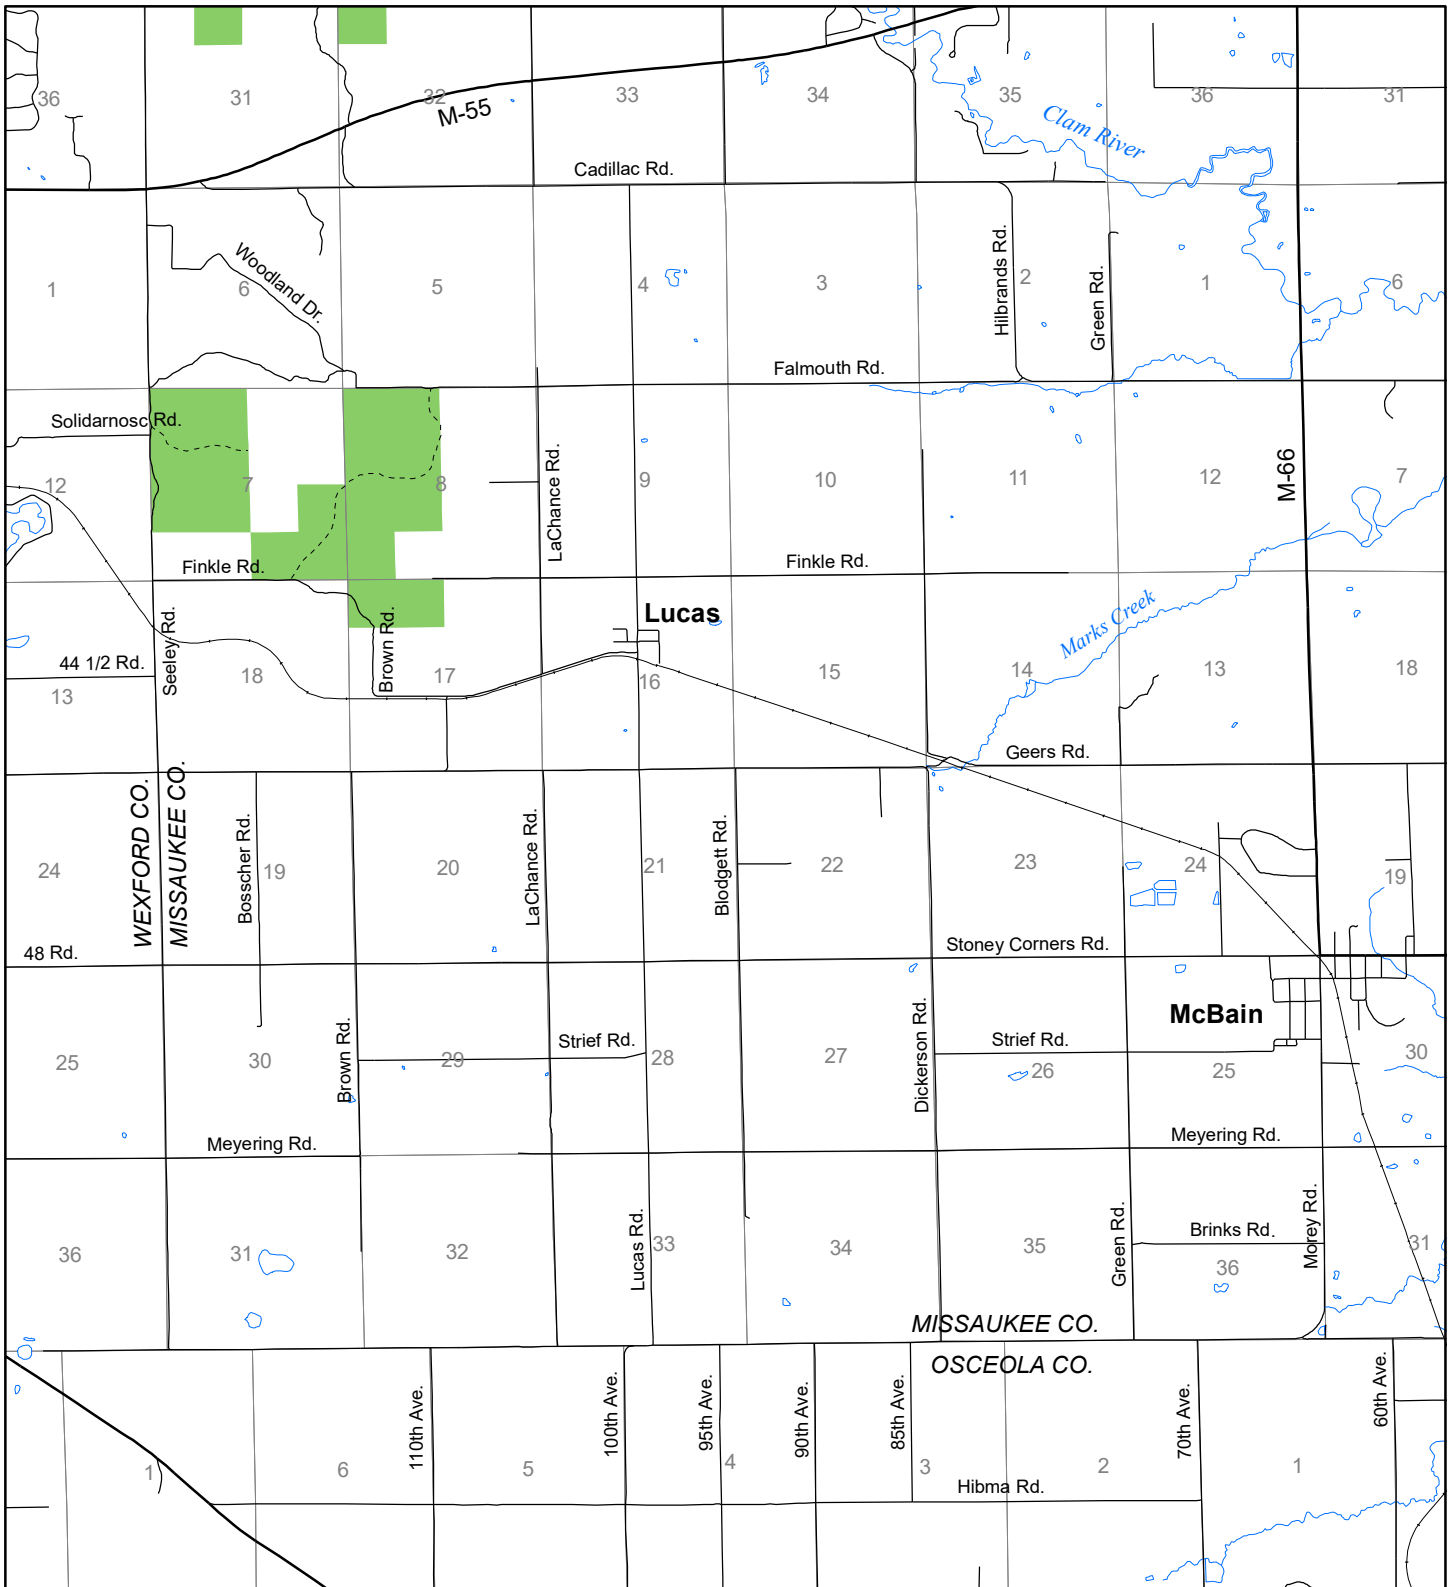

Fuelwood Collection
Missaukee County
T21N, R08W

- State land open to fuelwood collection
- State land closed to fuelwood collection

Effective: April 1, 2017

MILE
02/27/2017