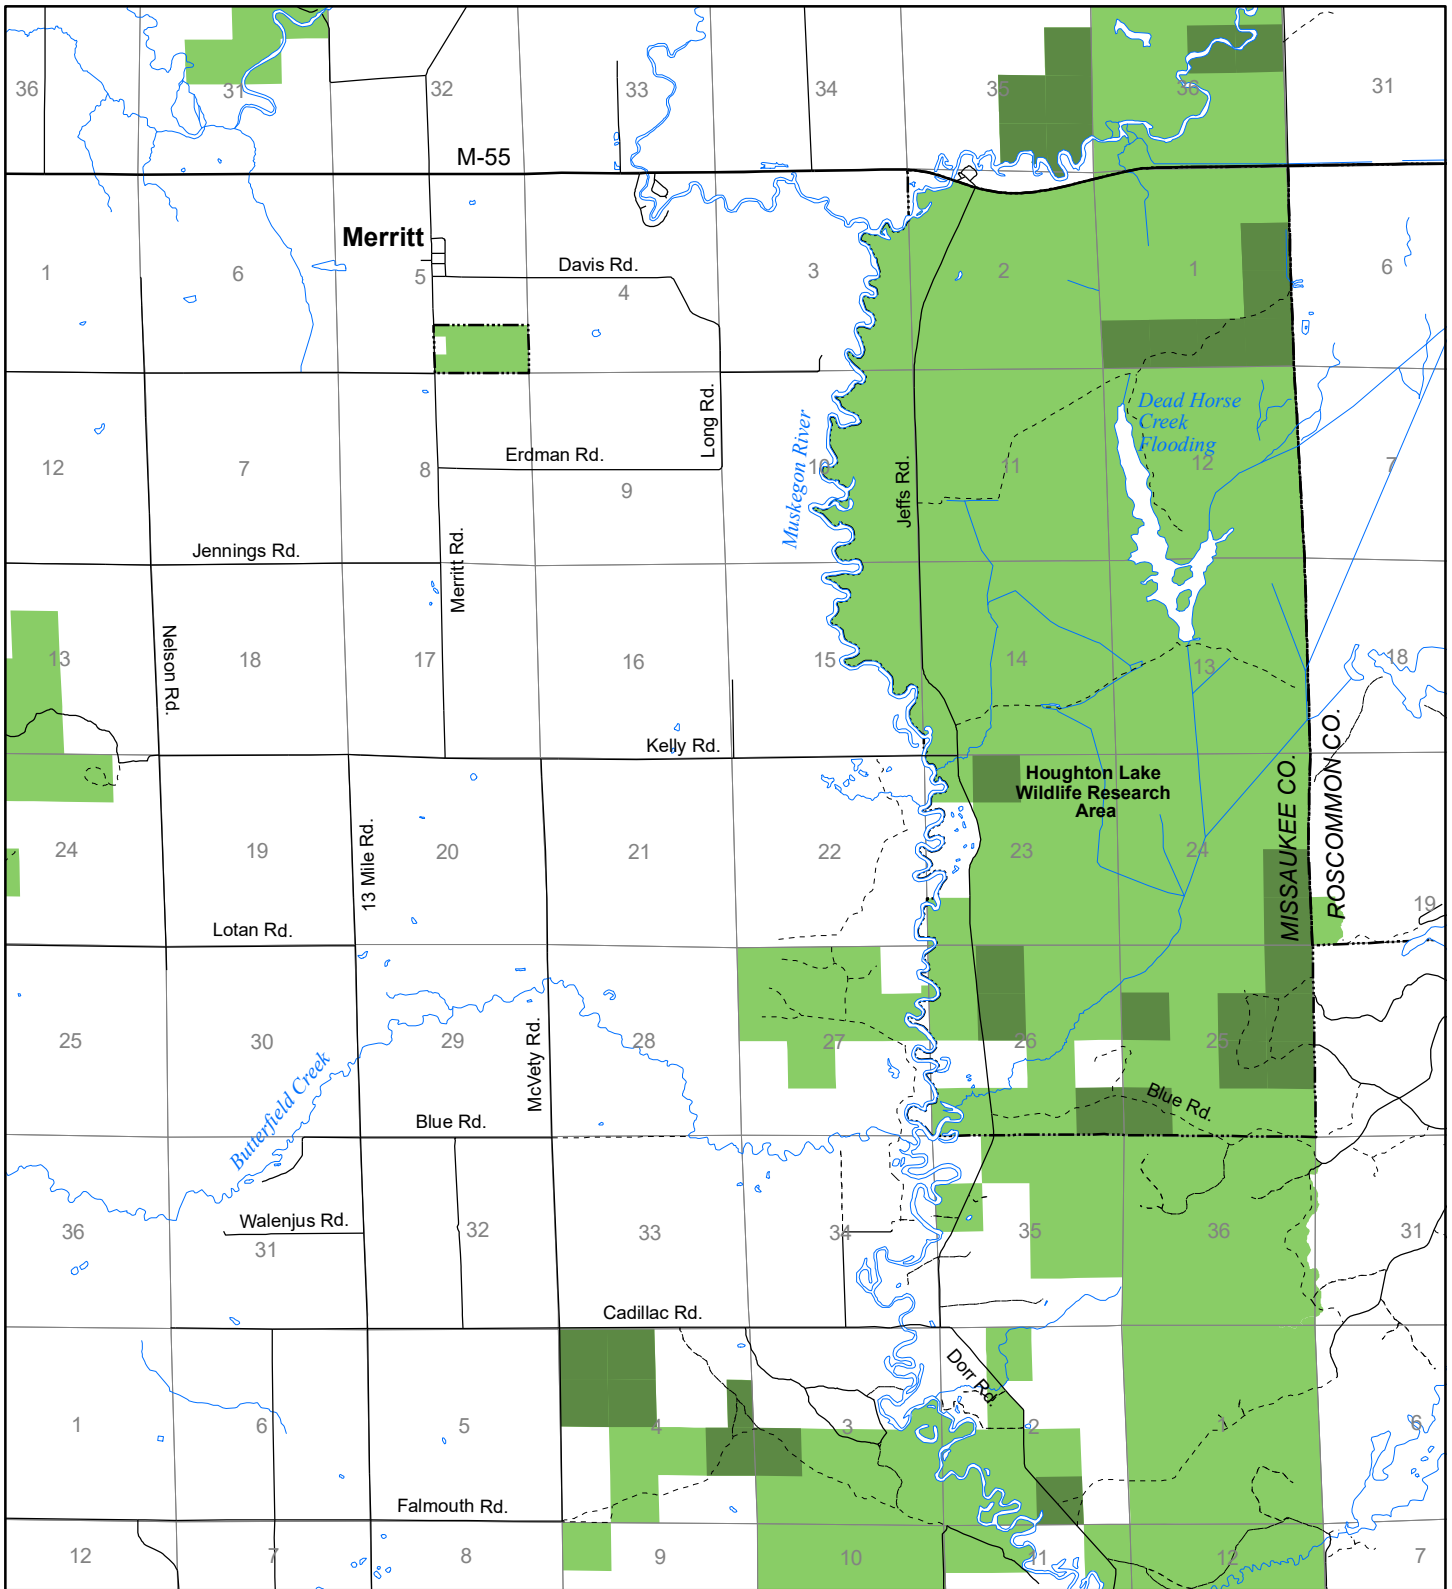

# Fuelwood Collection Missaukee County T22N, R05W

- State land open to fuelwood collection
- State land closed to fuelwood collection

Effective: April 1, 2017

0 1

MILE

02/27/2017