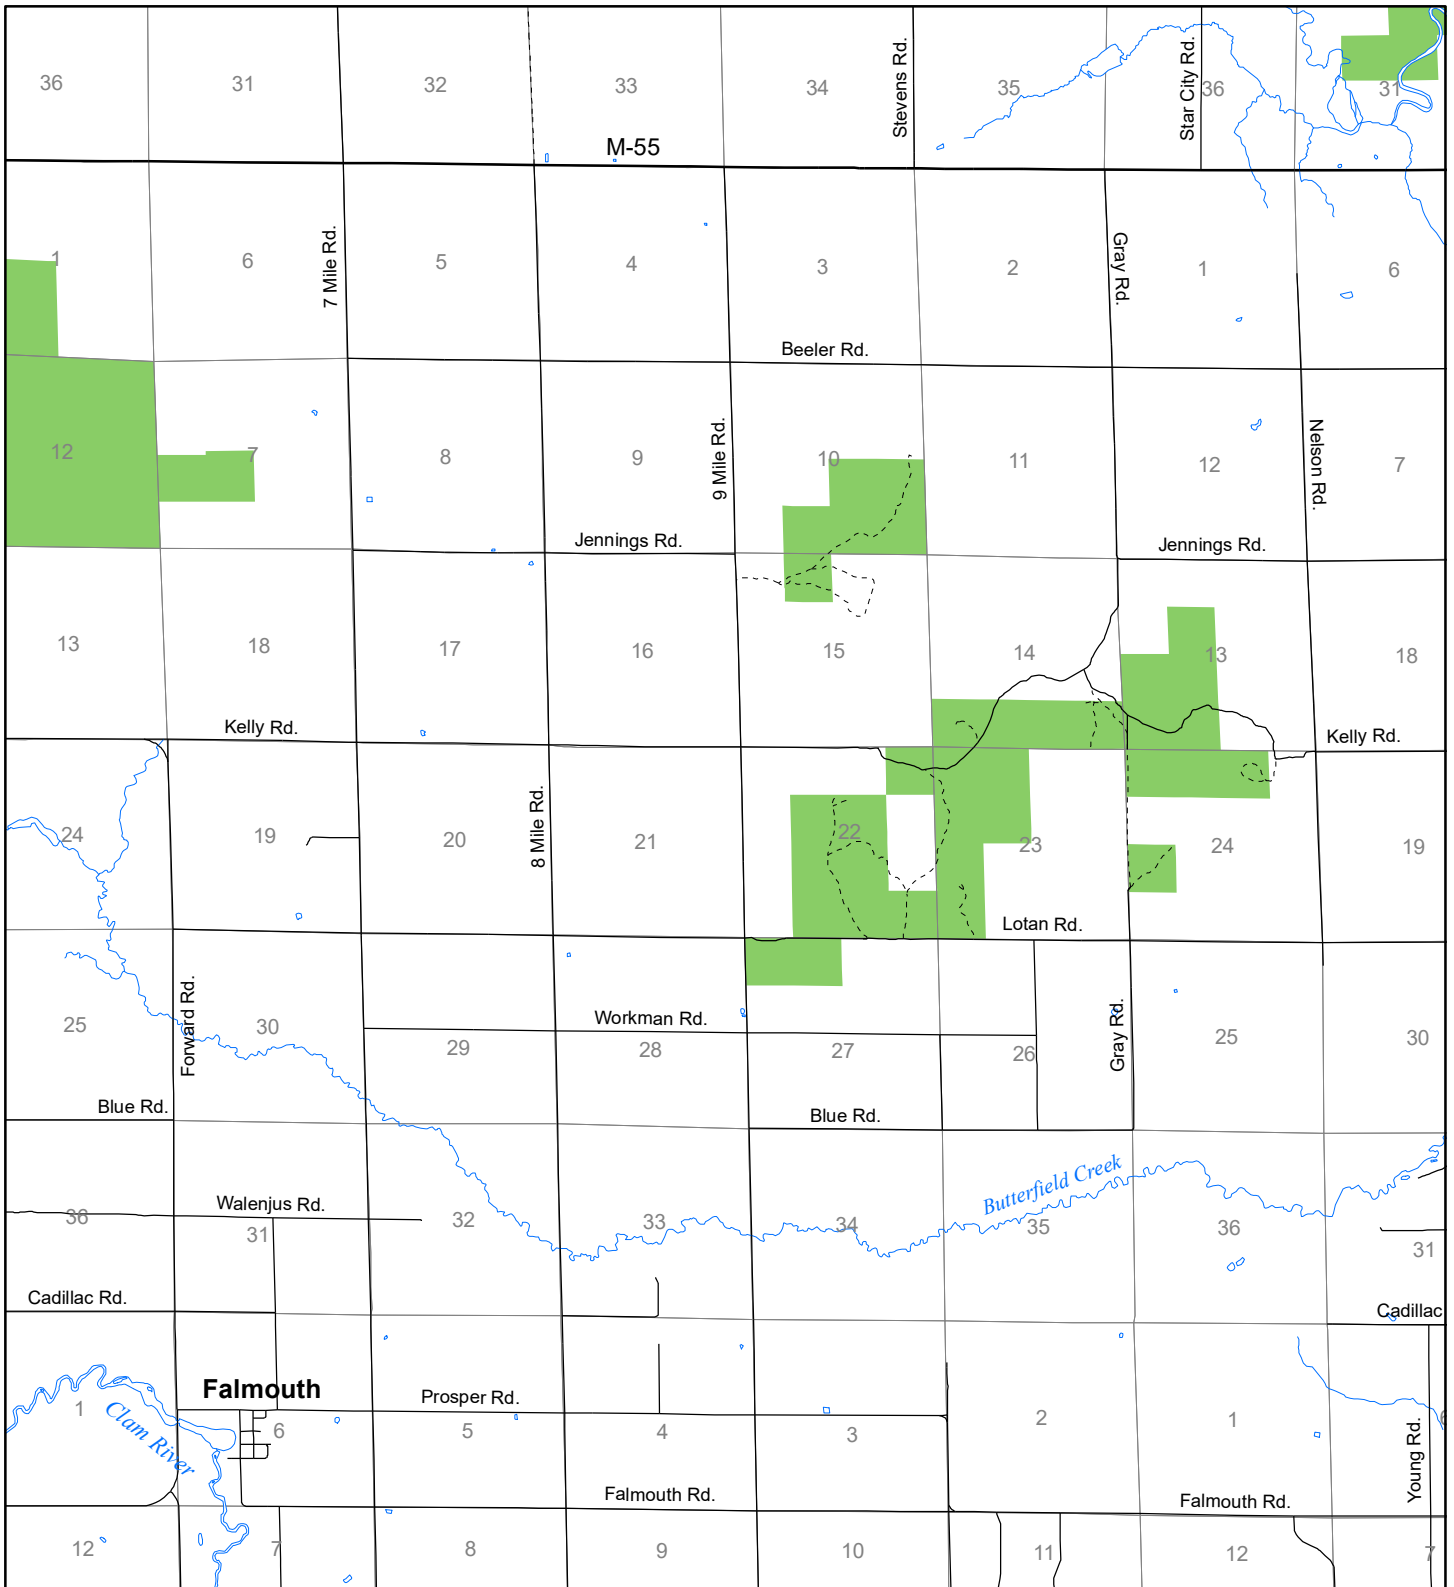

Fuelwood Collection  
Missaukee County  
T22N, R06W

- State land open to fuelwood collection
- State land closed to fuelwood collection

Effective: April 1, 2017

0  1  
MILE  
02/27/2017