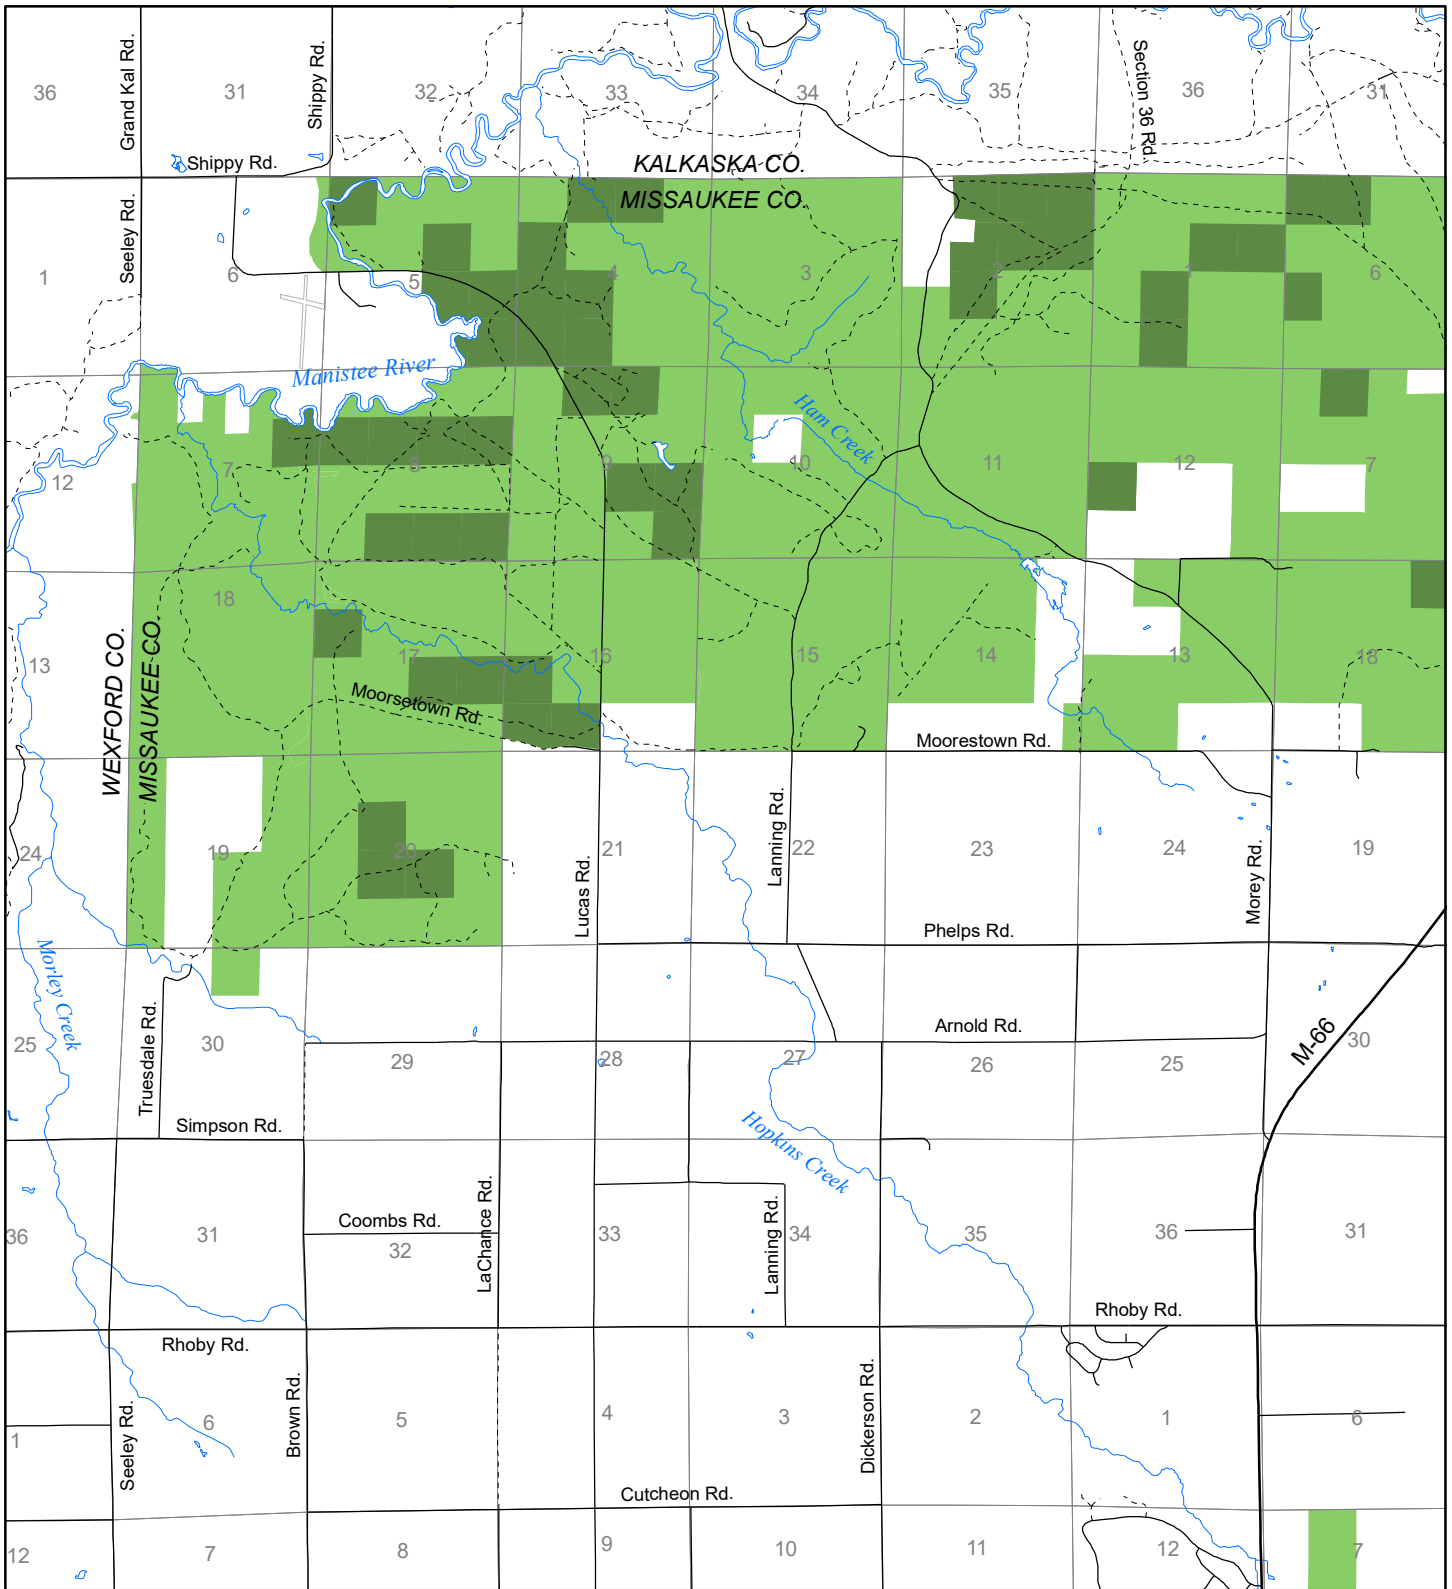

Fuelwood Collection
 Missaukee County
 T24N, R08W

- State land open to fuelwood collection
- State land closed to fuelwood collection

Effective: April 1, 2017

0 N 1
 MILE
 02/27/2017