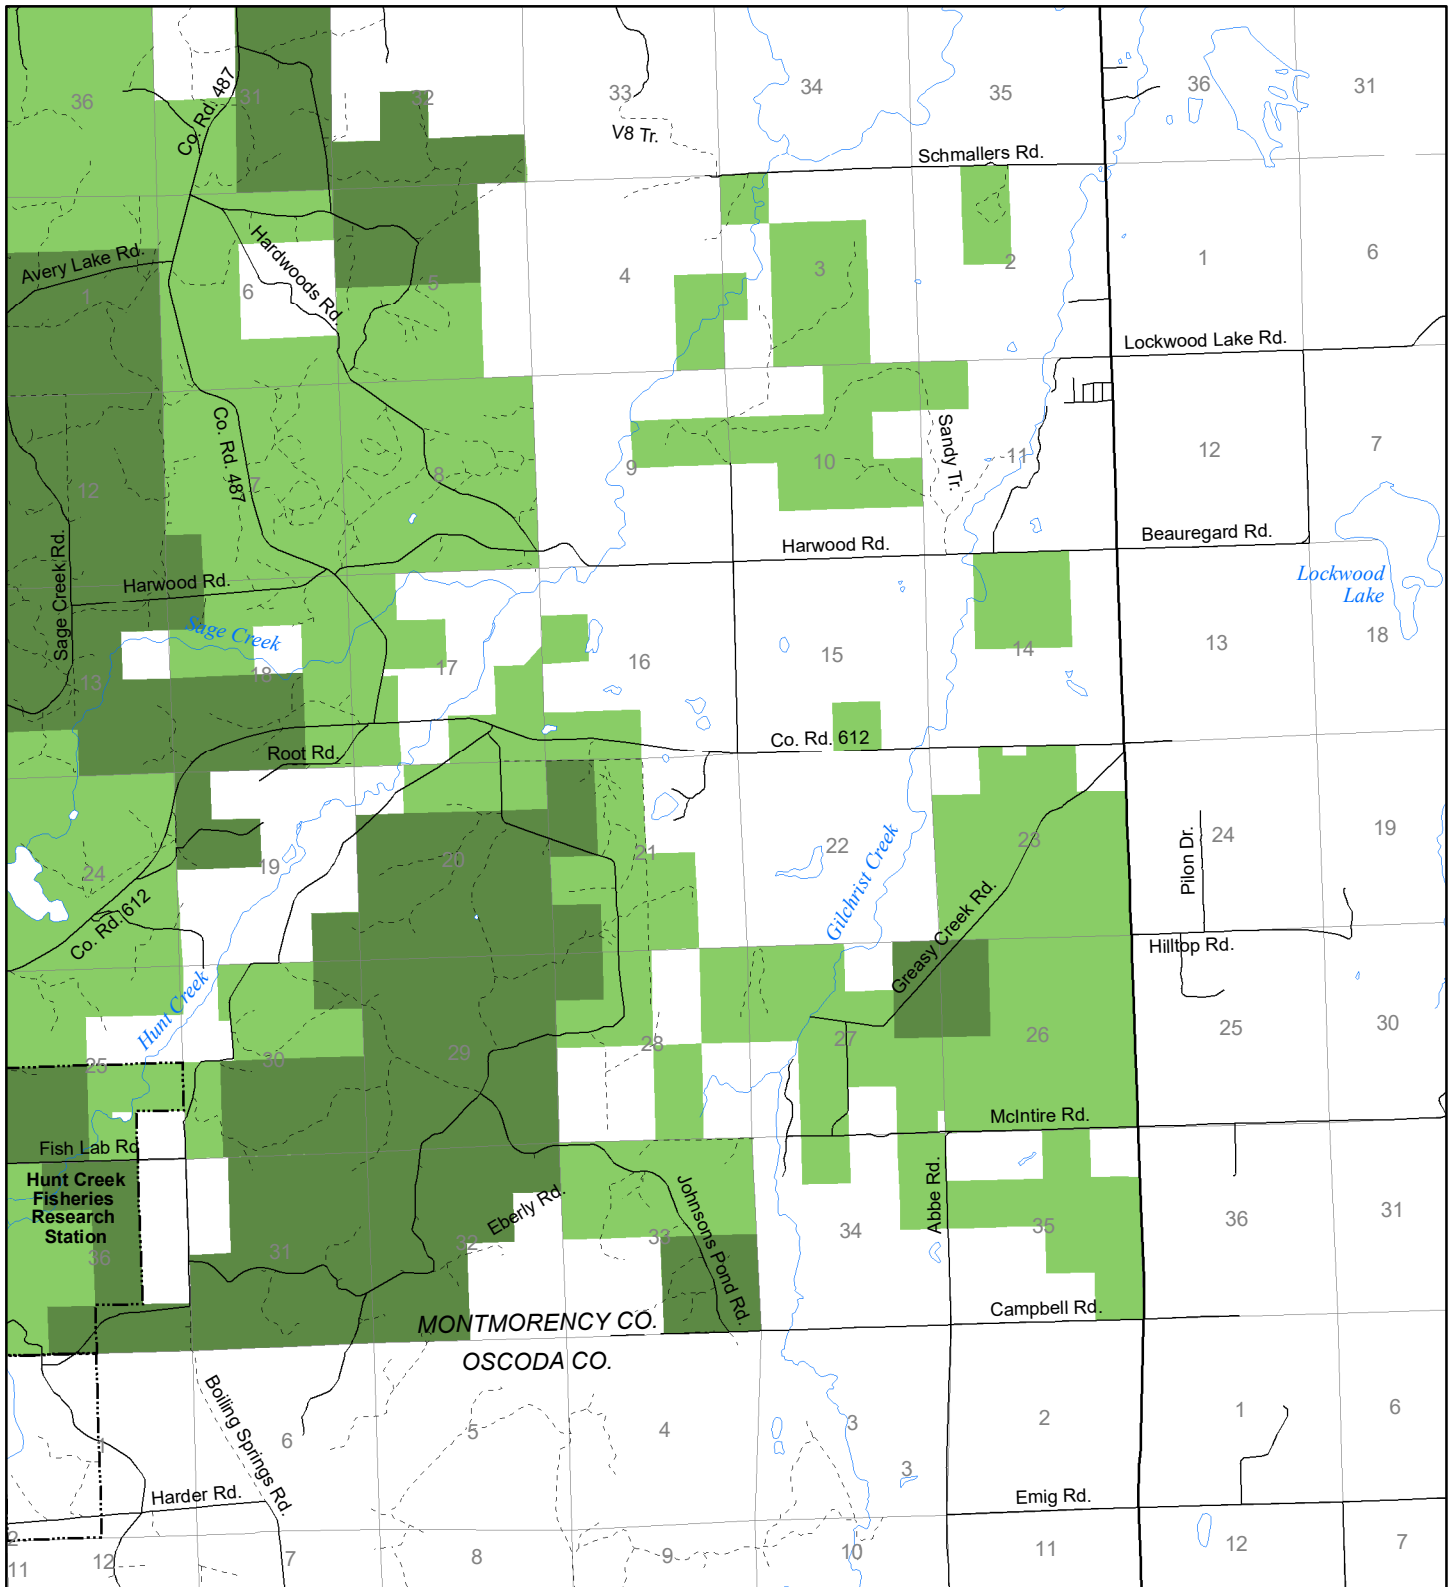

# Fuelwood Collection Montmorency County T29N, R03E

- State land open to fuelwood collection
- State land closed to fuelwood collection

Effective: April 1, 2017

0

1

MILE

02/16/2017