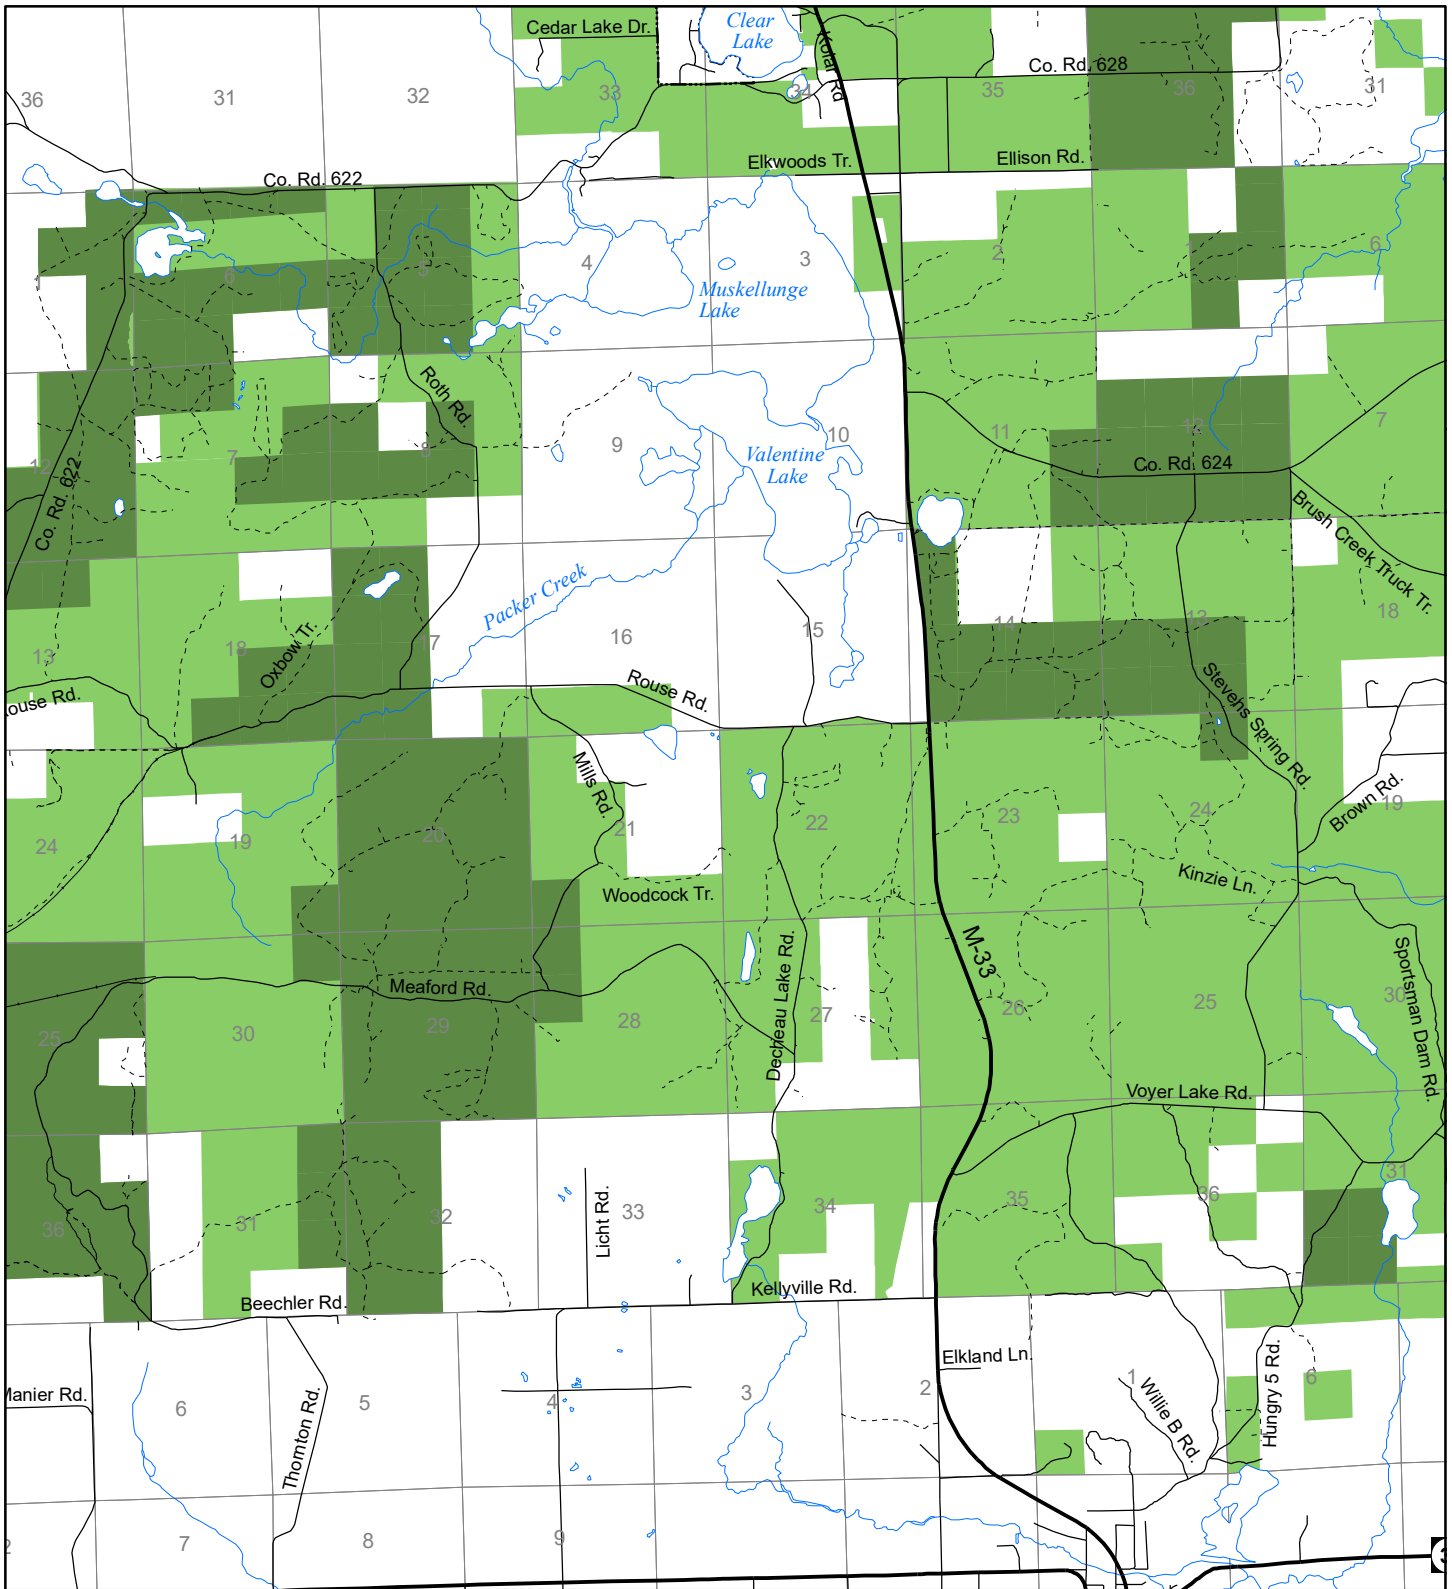

Fuelwood Collection Montmorency County T31N, R02E

- State land open to fuelwood collection
- State land closed to fuelwood collection

Effective: April 1, 2017

0

MILE

1

N

DNR

MICHIGAN

02/21/2017