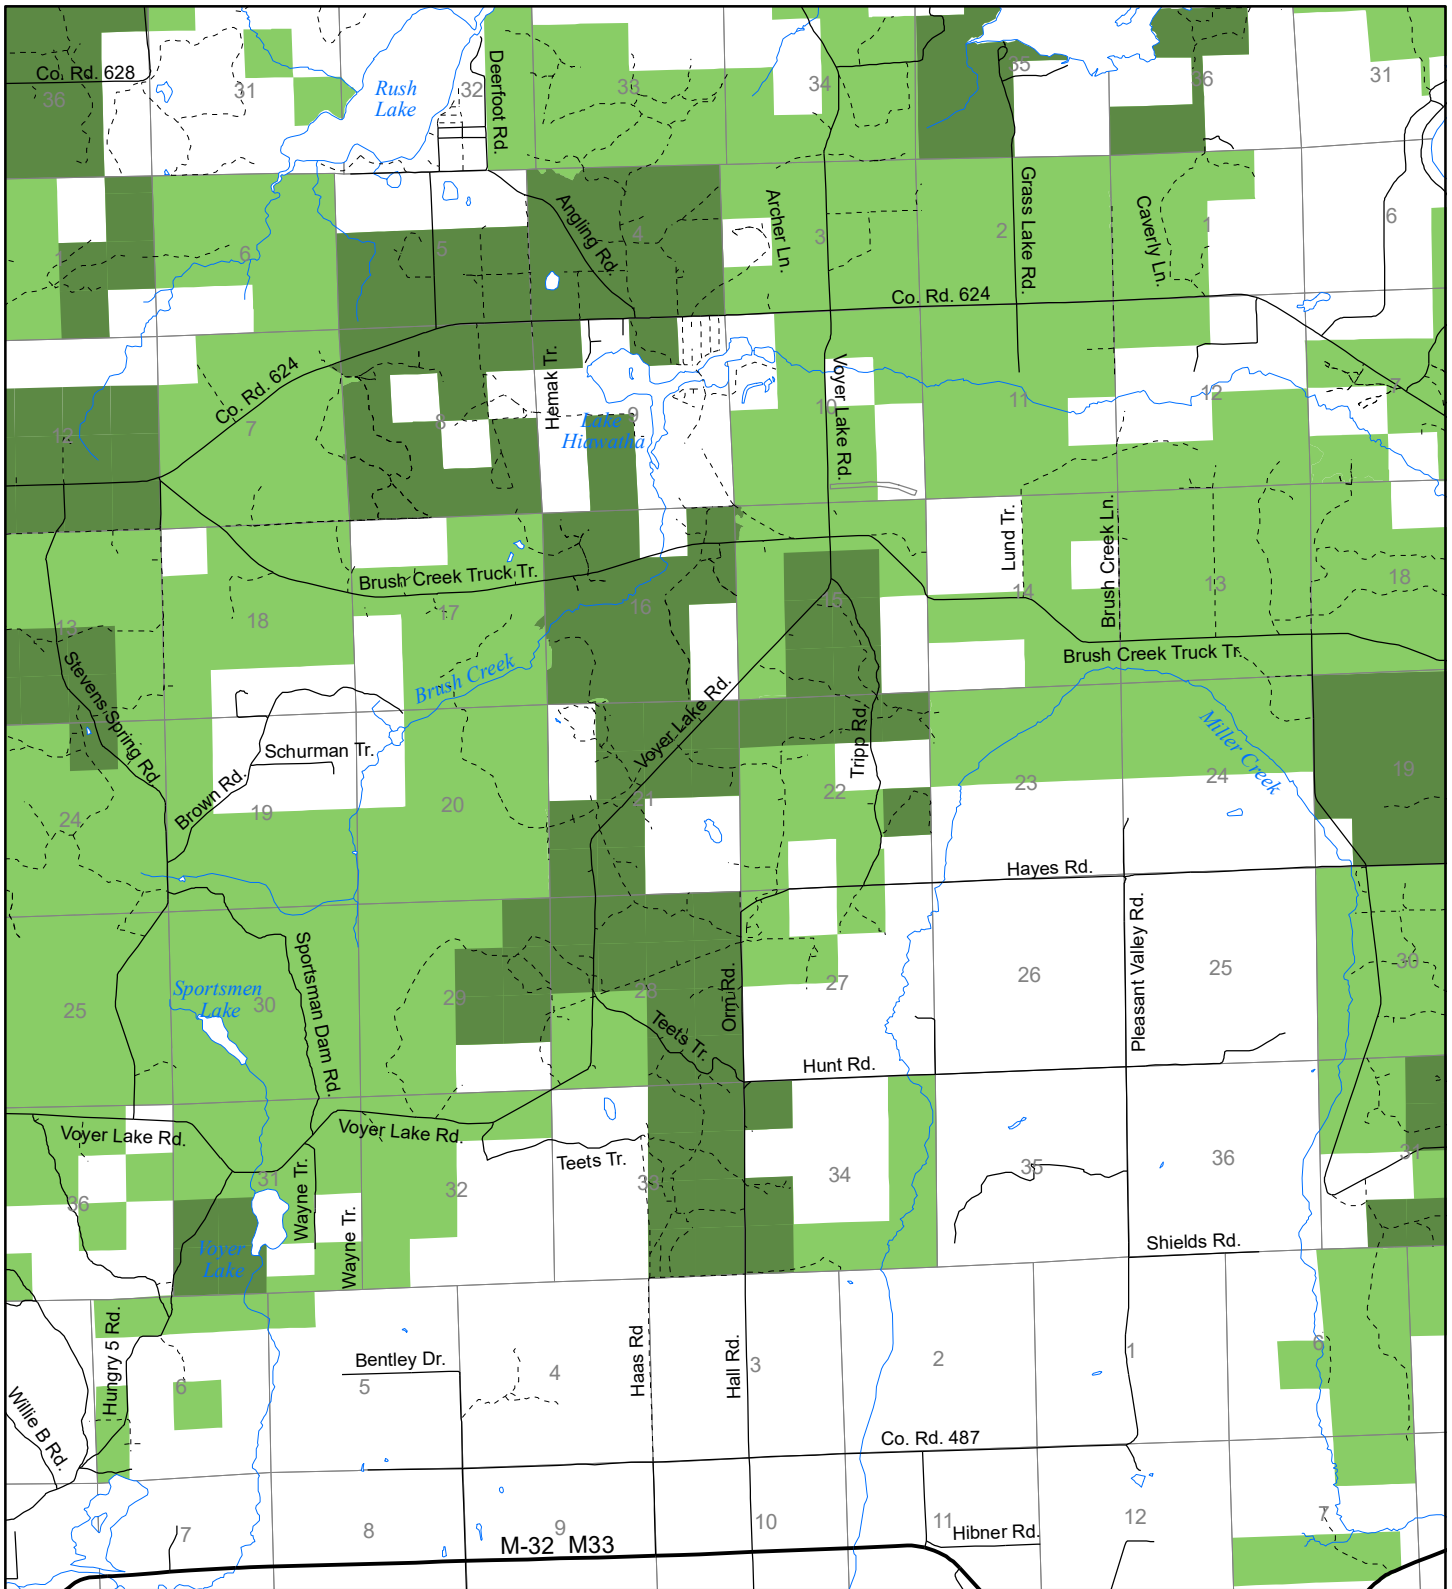

Fuelwood Collection  
 Montmorency County  
**T31N, R03E**

- State land open to fuelwood collection
- State land closed to fuelwood collection

Effective: April 1, 2017

N  
 0 1  
 MILE  
 02/16/2017