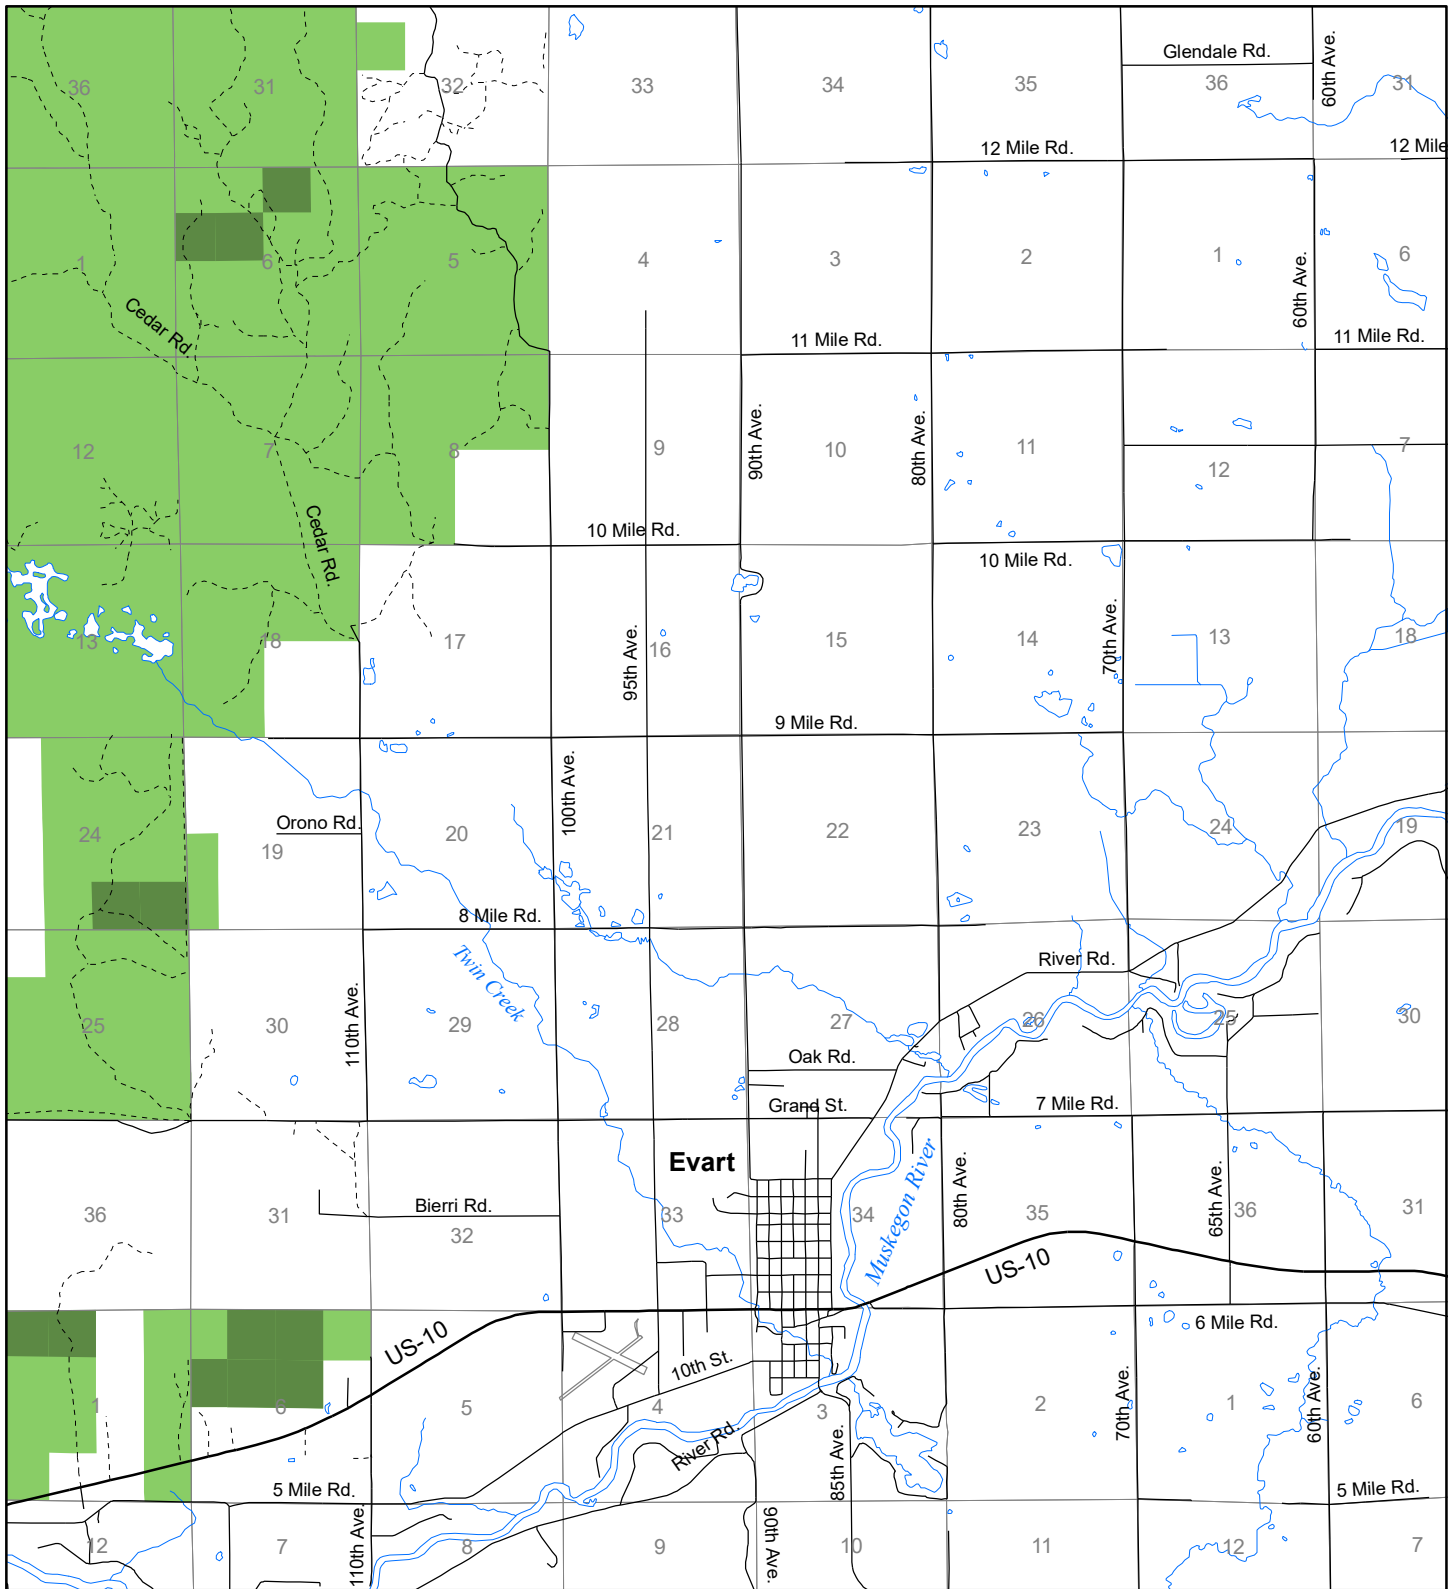

Fuelwood Collection Osceola County T18N, R08W

- State land open to fuelwood collection
- State land closed to fuelwood collection

Effective: April 1, 2017

N

0 1

MILE

02/27/2017