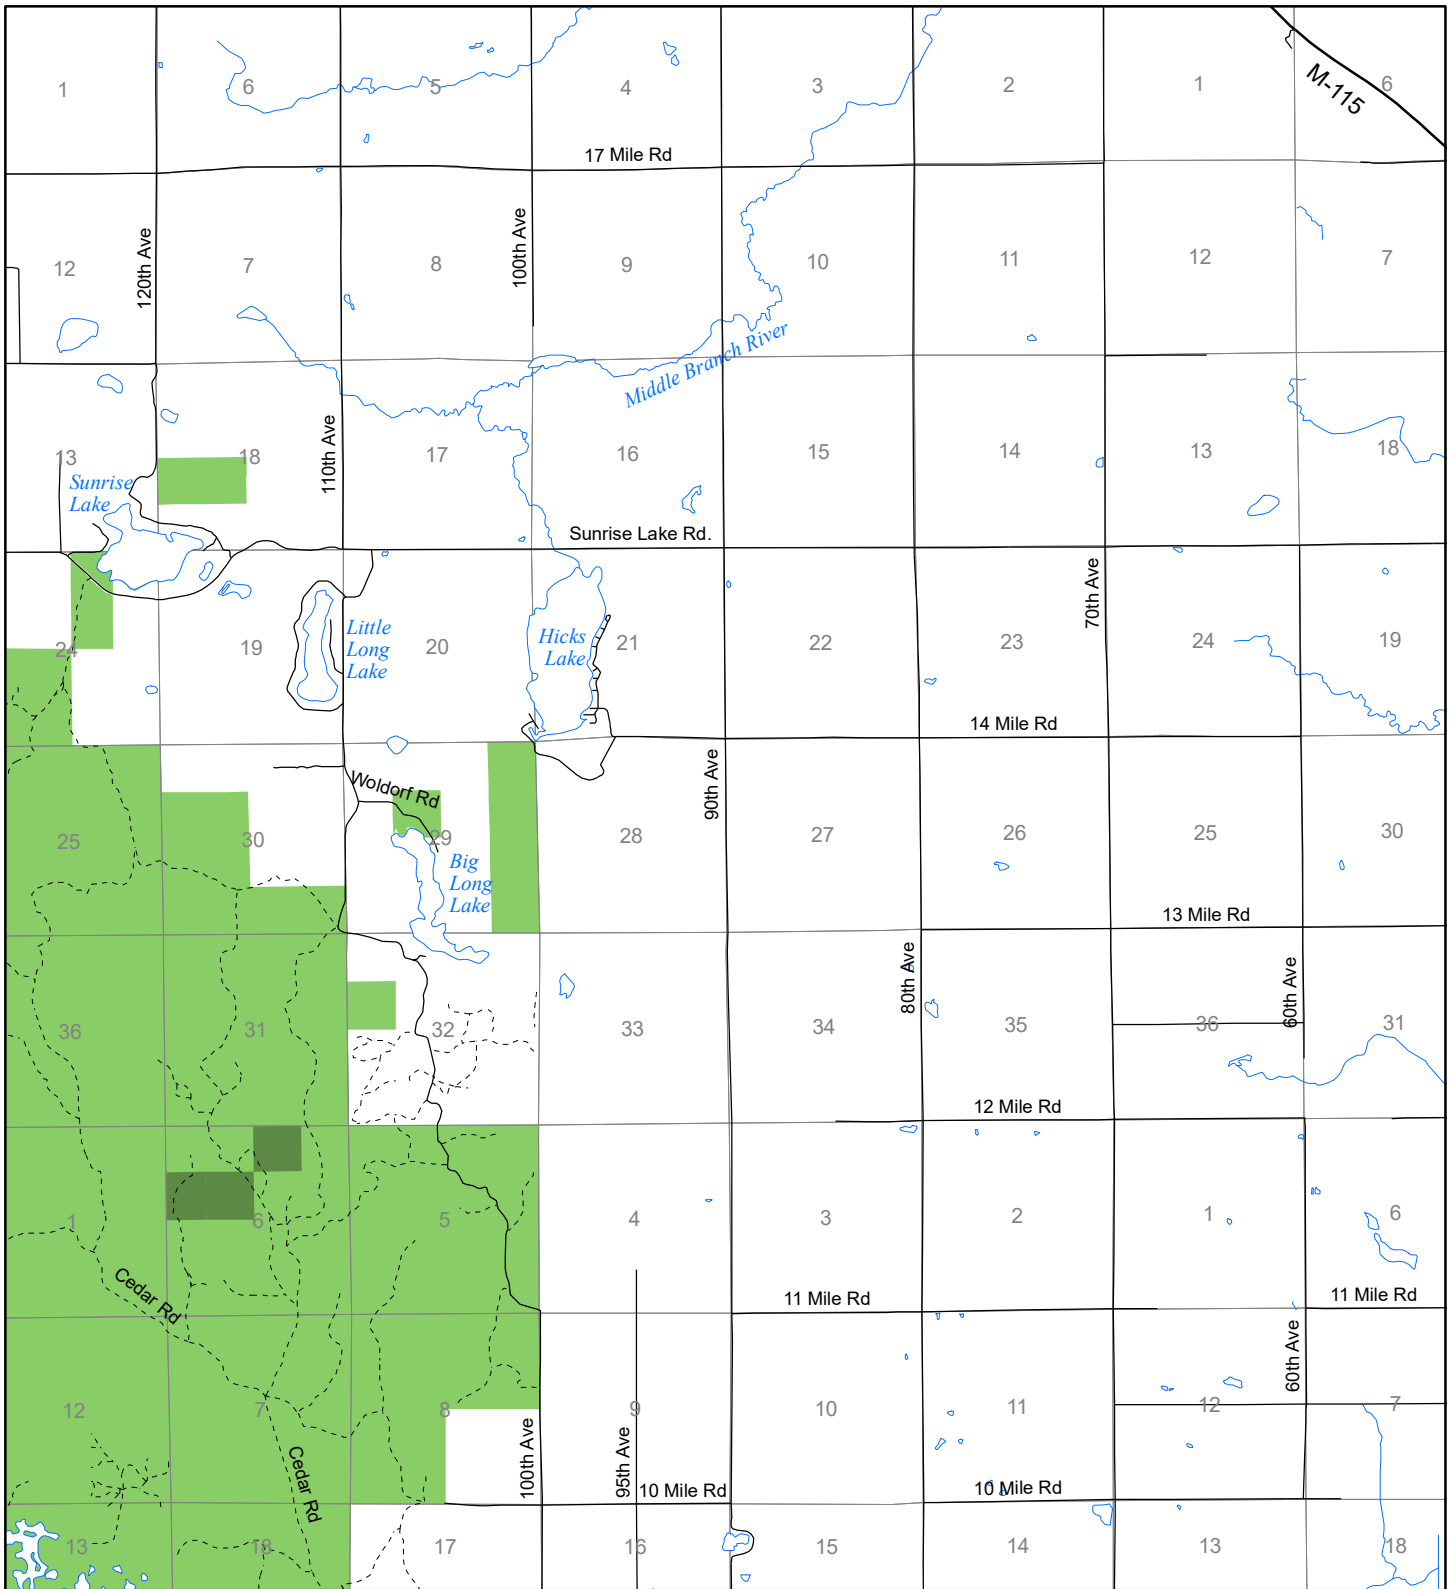

Fuelwood Collection
Osceola County
T19N, R08W

- State land open to fuelwood collection
- State land closed to fuelwood collection

Effective: April 1, 2017