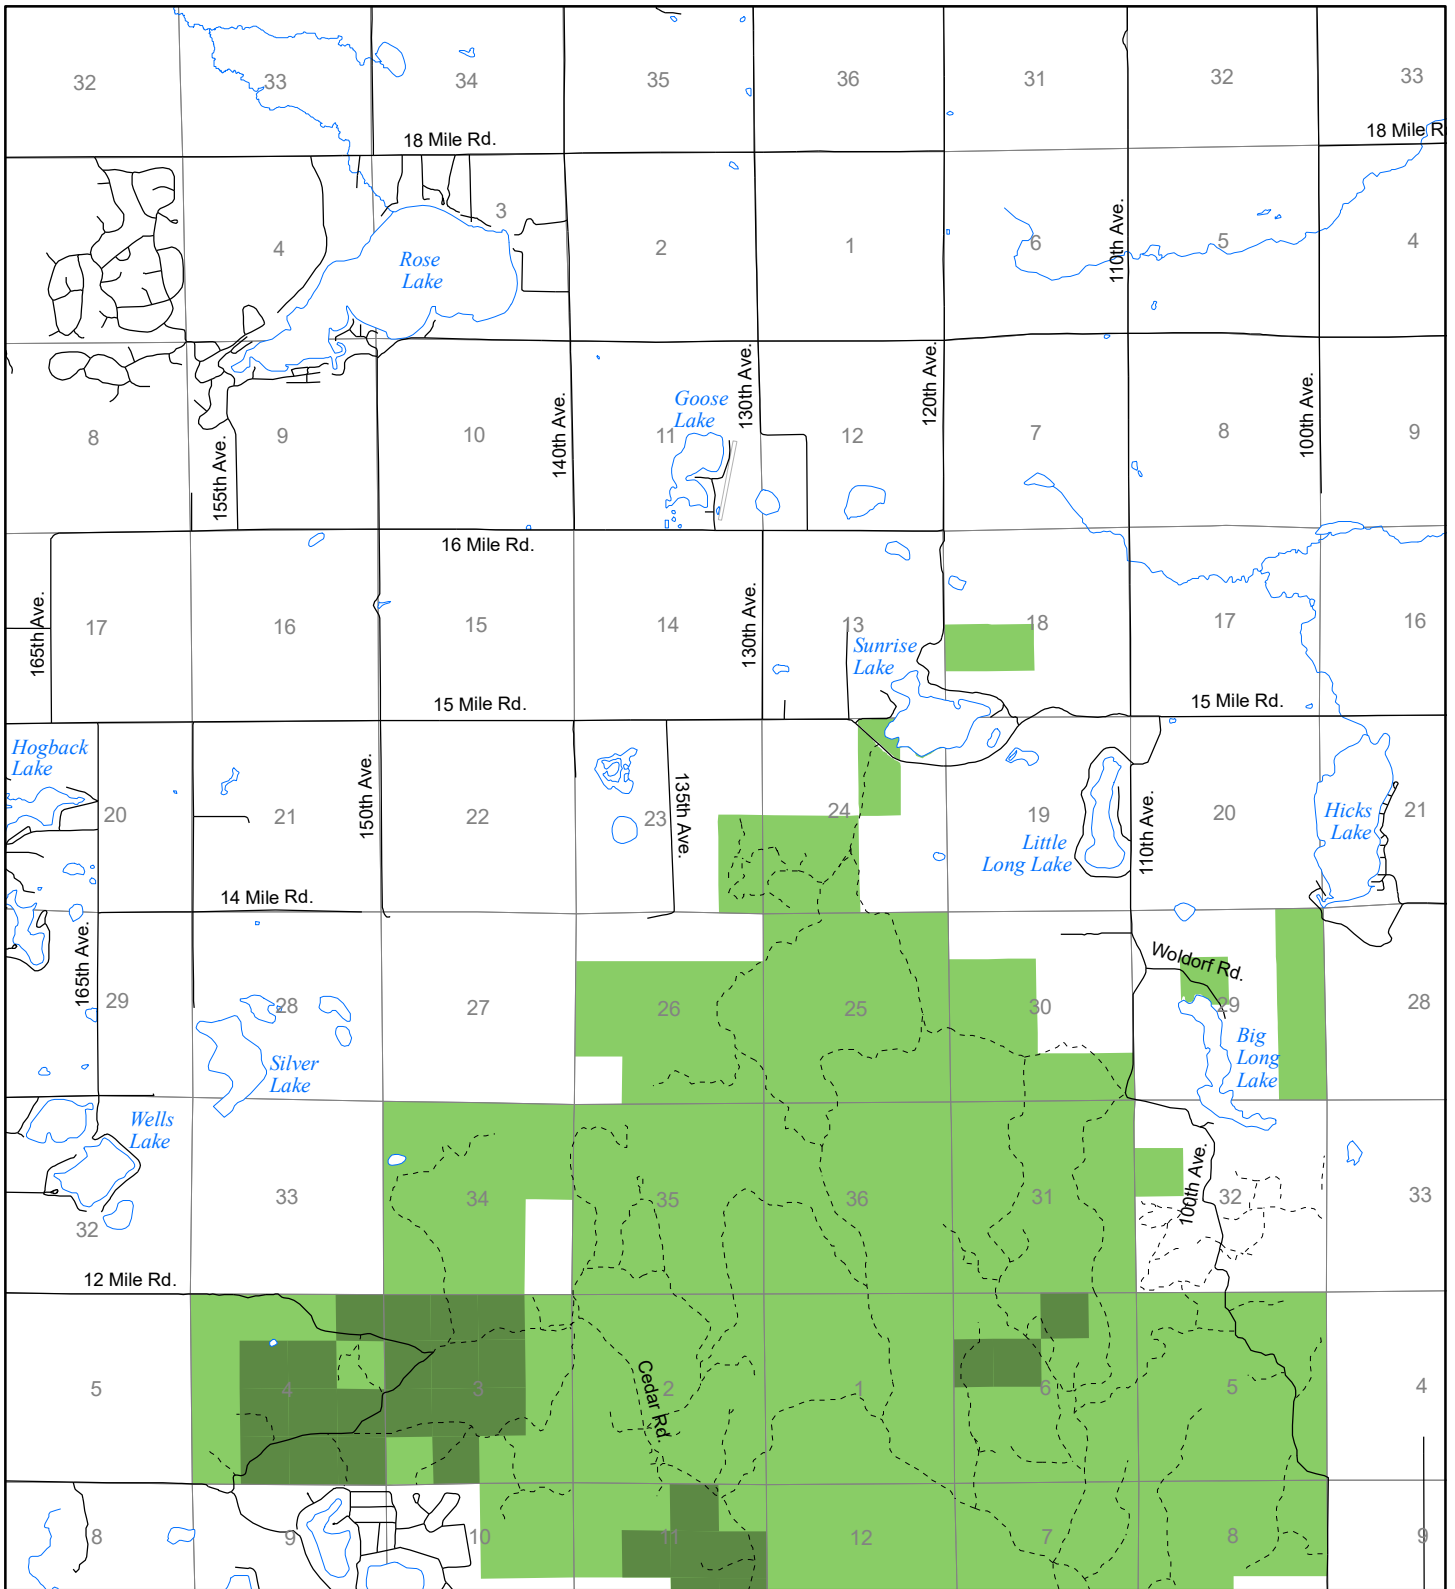

Fuelwood Collection
Osceola County
T19N, R09W

- State land open to fuelwood collection
- State land closed to fuelwood collection

Effective: April 1, 2017