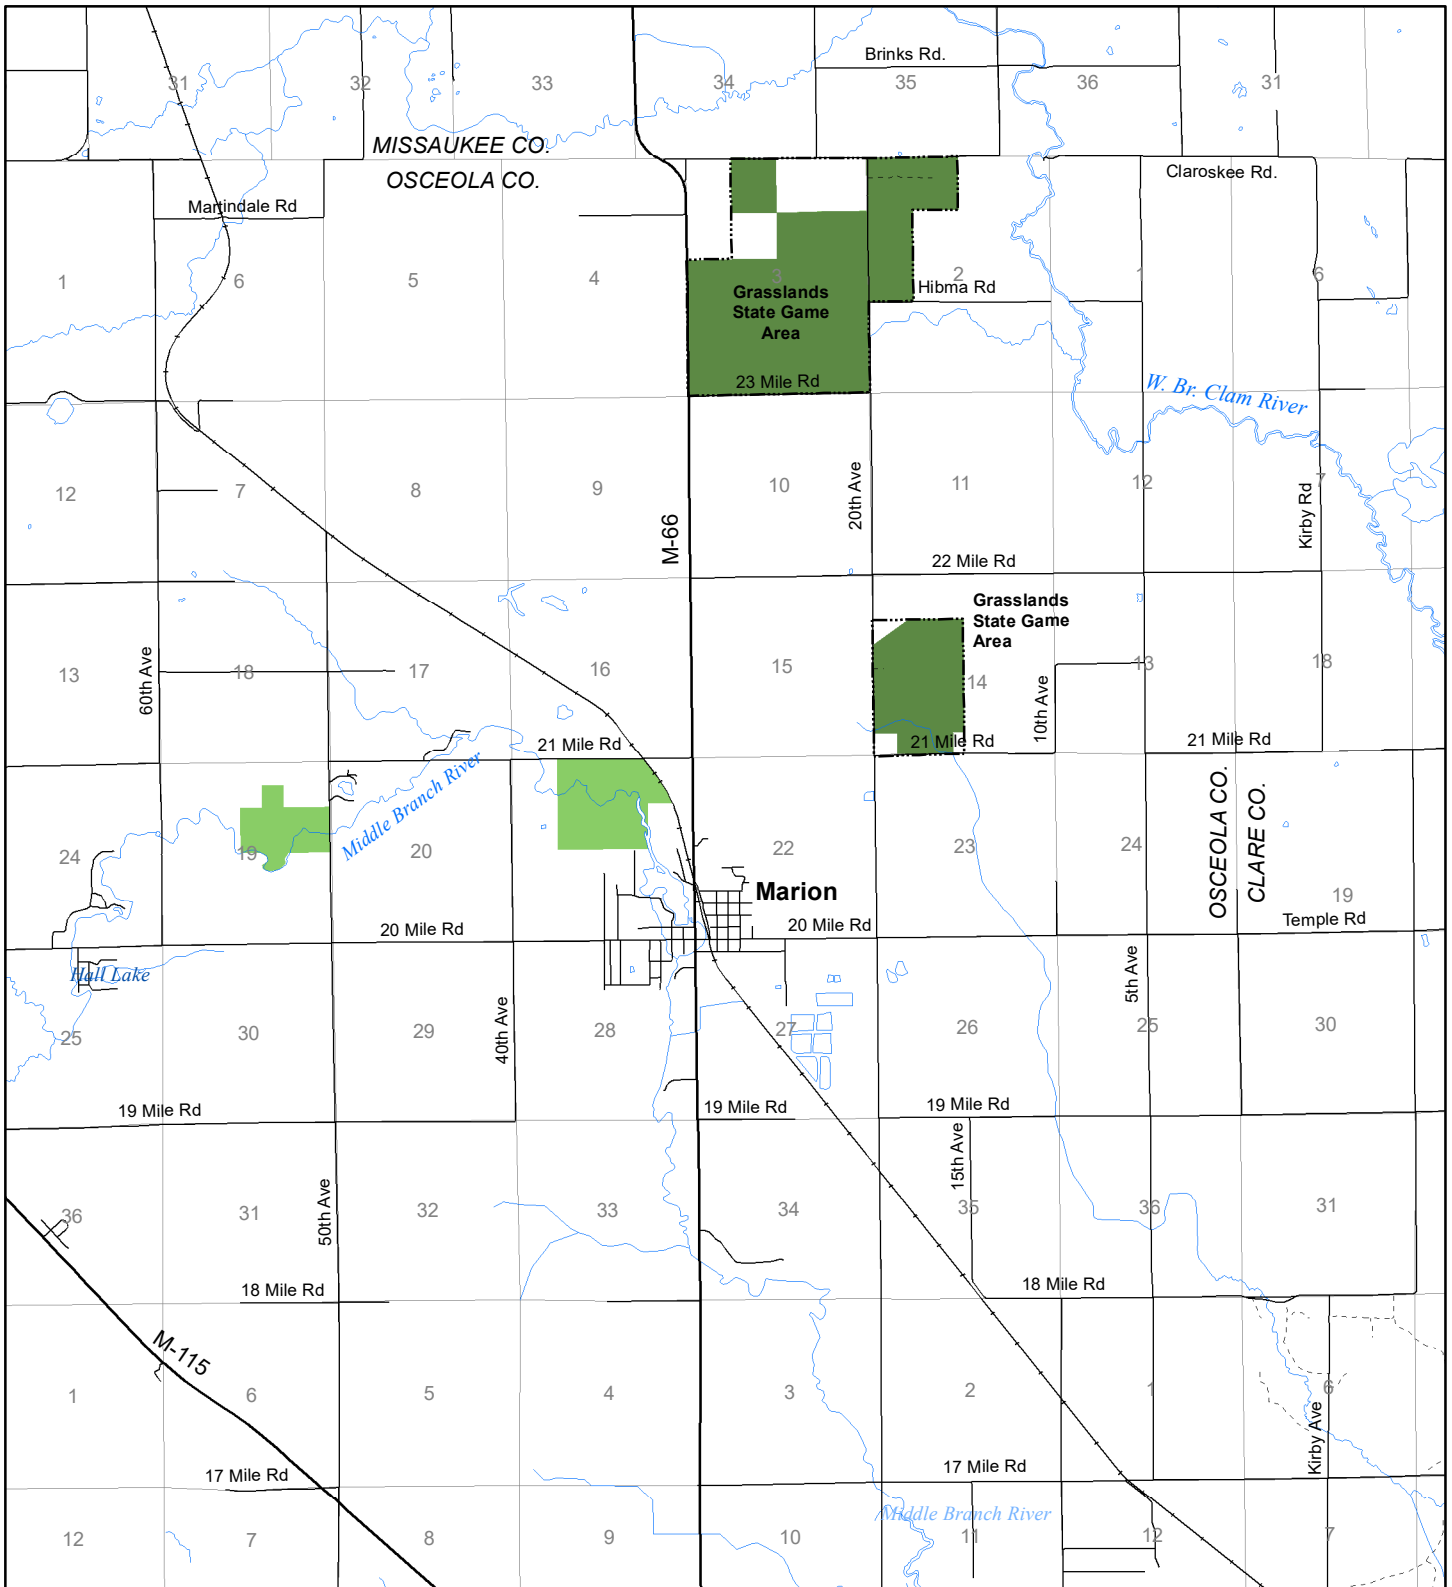

# Fuelwood Collection Osceola County T20N, R07W

- State land open to fuelwood collection
- State land closed to fuelwood collection

Effective: April 1, 2017

0 1  
MILE  
02/27/2017