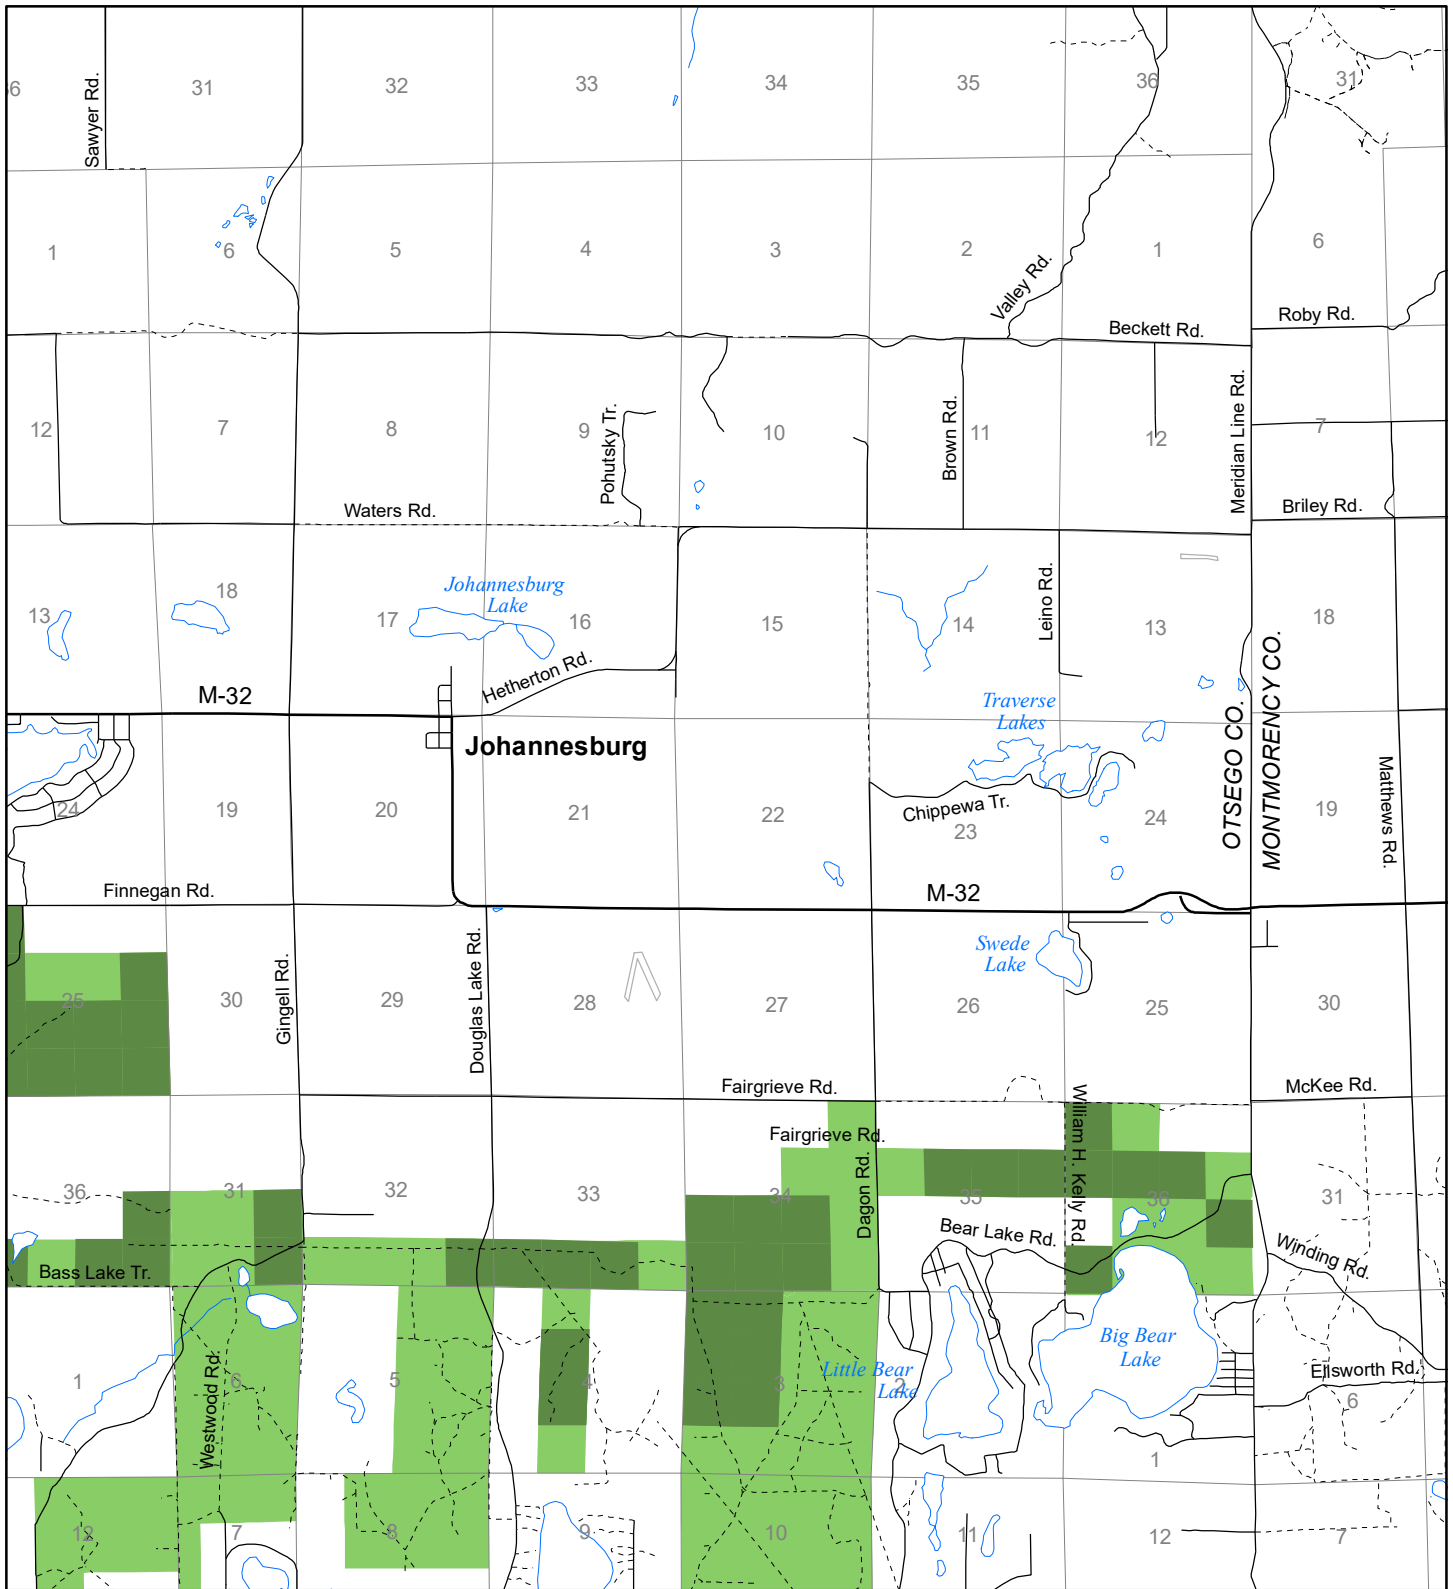

Fuelwood Collection  
 Otsego County  
 T30N, R01W

- State land open to fuelwood collection
- State land closed to fuelwood collection

Effective: April 1, 2017

0 1  
 MILE  
 03/09/2017