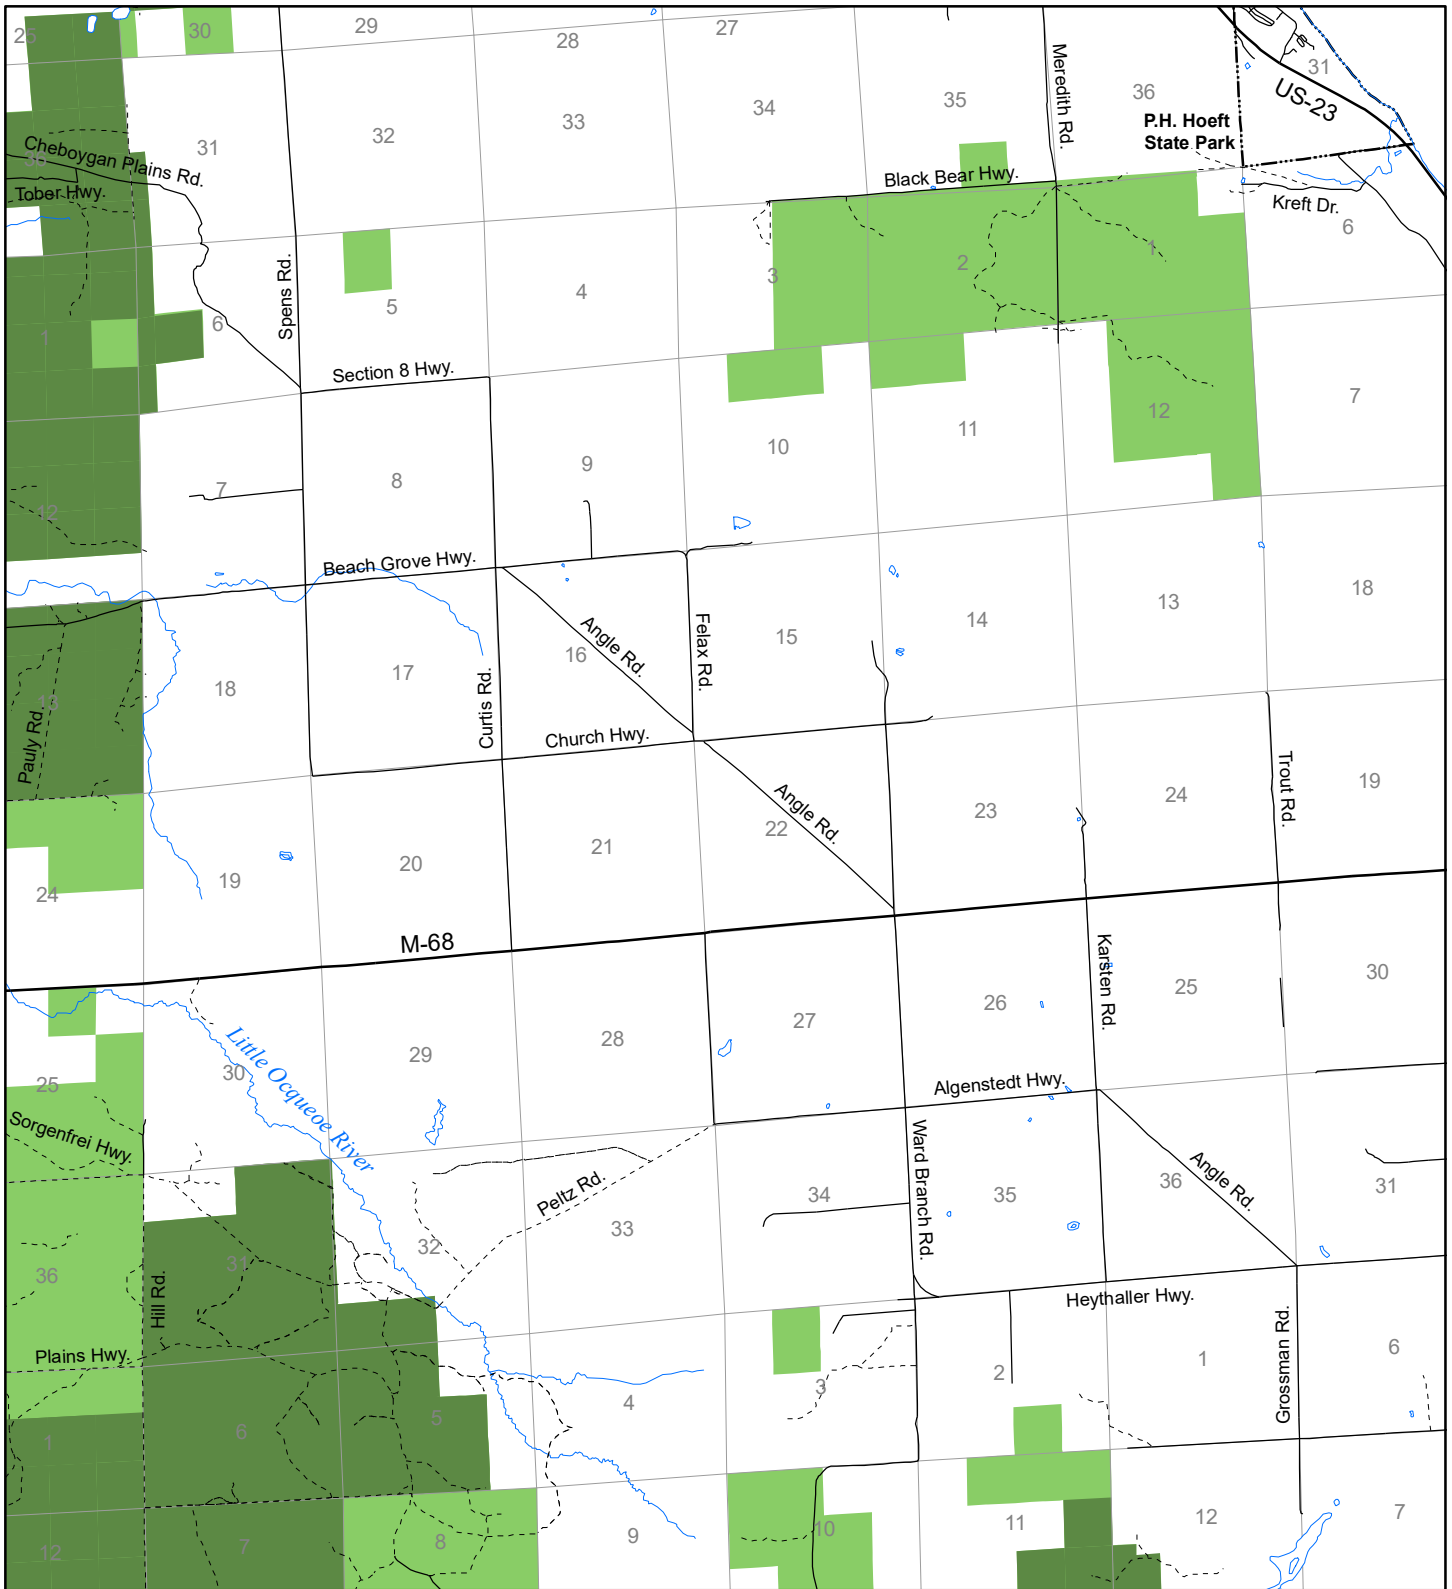

Fuelwood Collection Presque Isle County T35N, R04E

- State land open to fuelwood collection
- State land closed to fuelwood collection

Effective: April 1, 2017

0

1

MILE

02/21/2017