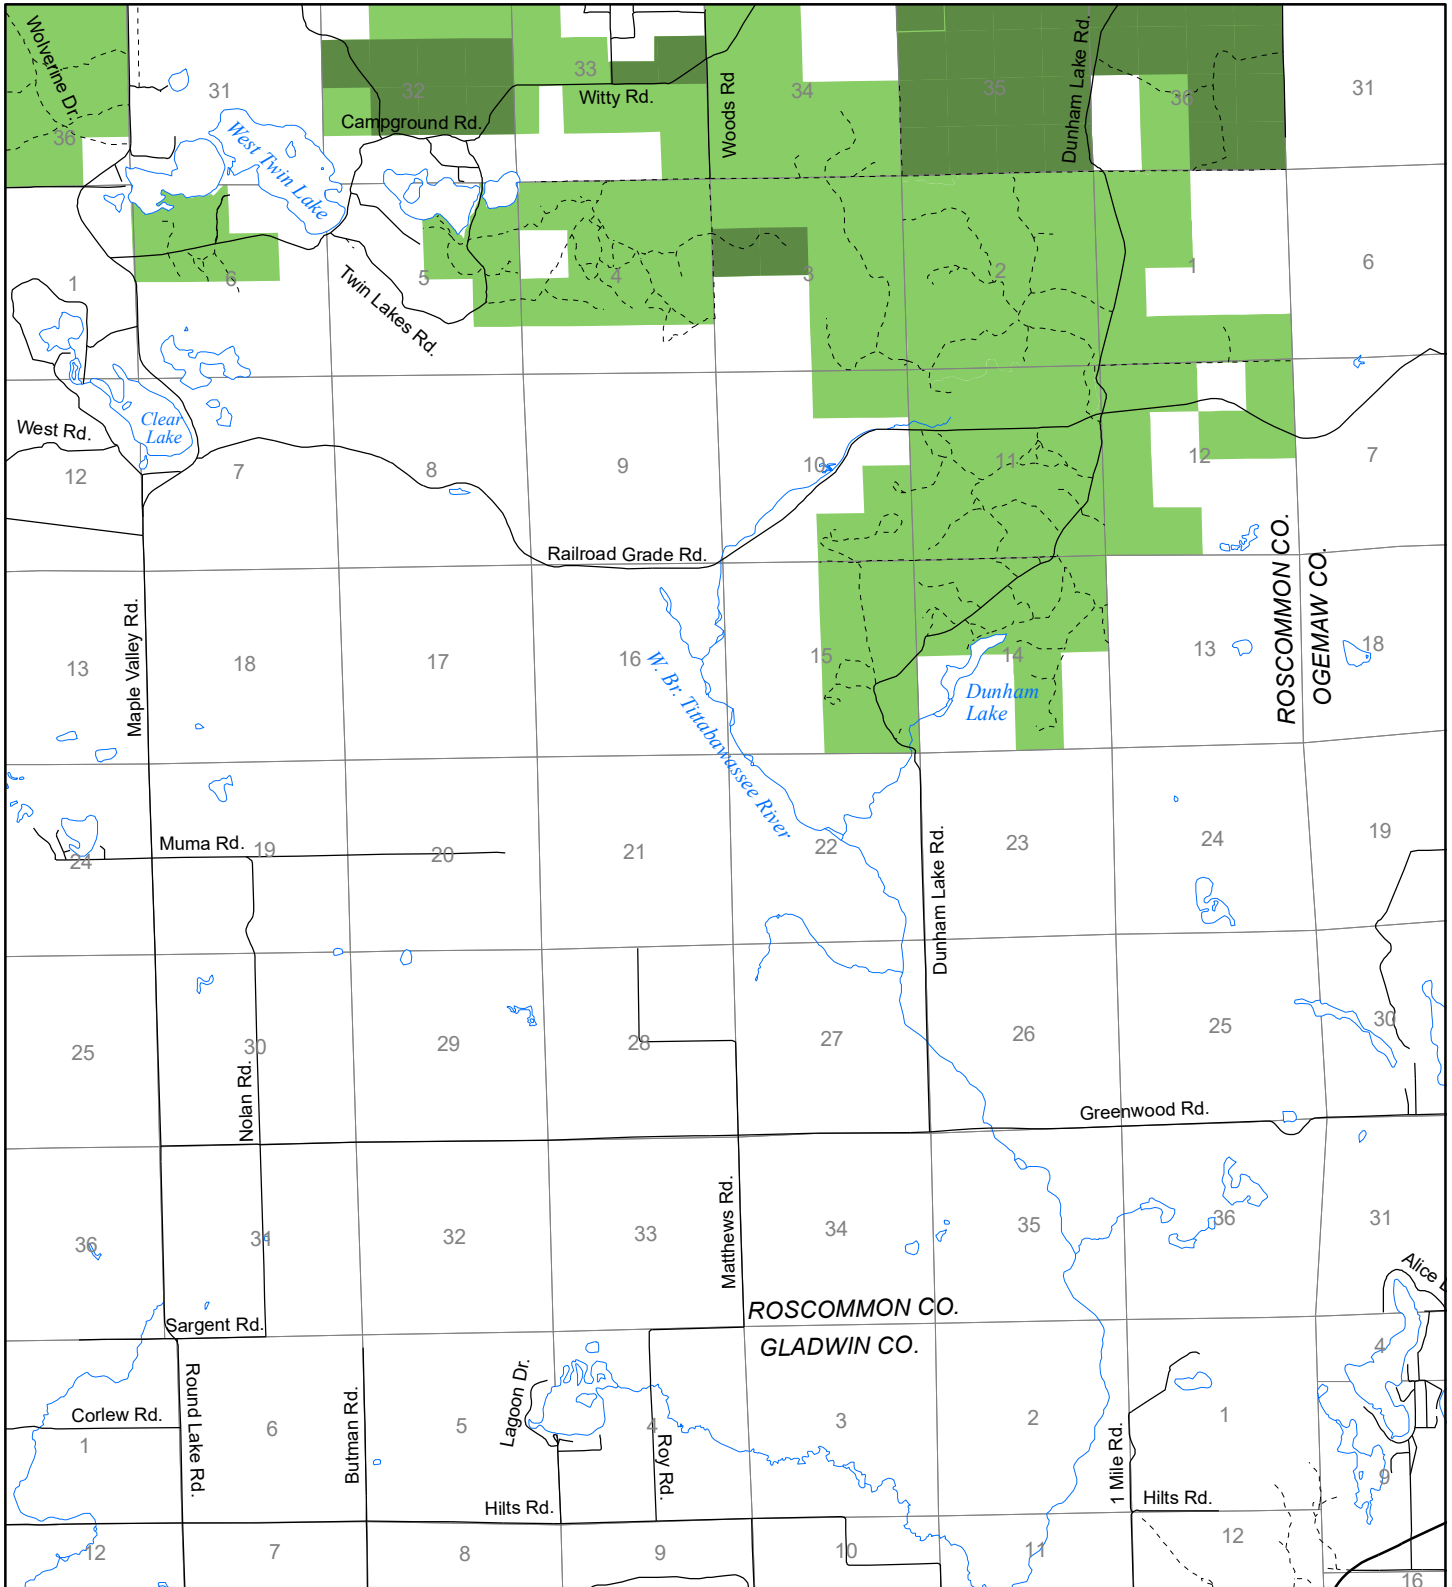

Fuelwood Collection Roscommon County T21N, R01W

- State land open to fuelwood collection
- State land closed to fuelwood collection

Effective: April 1, 2017