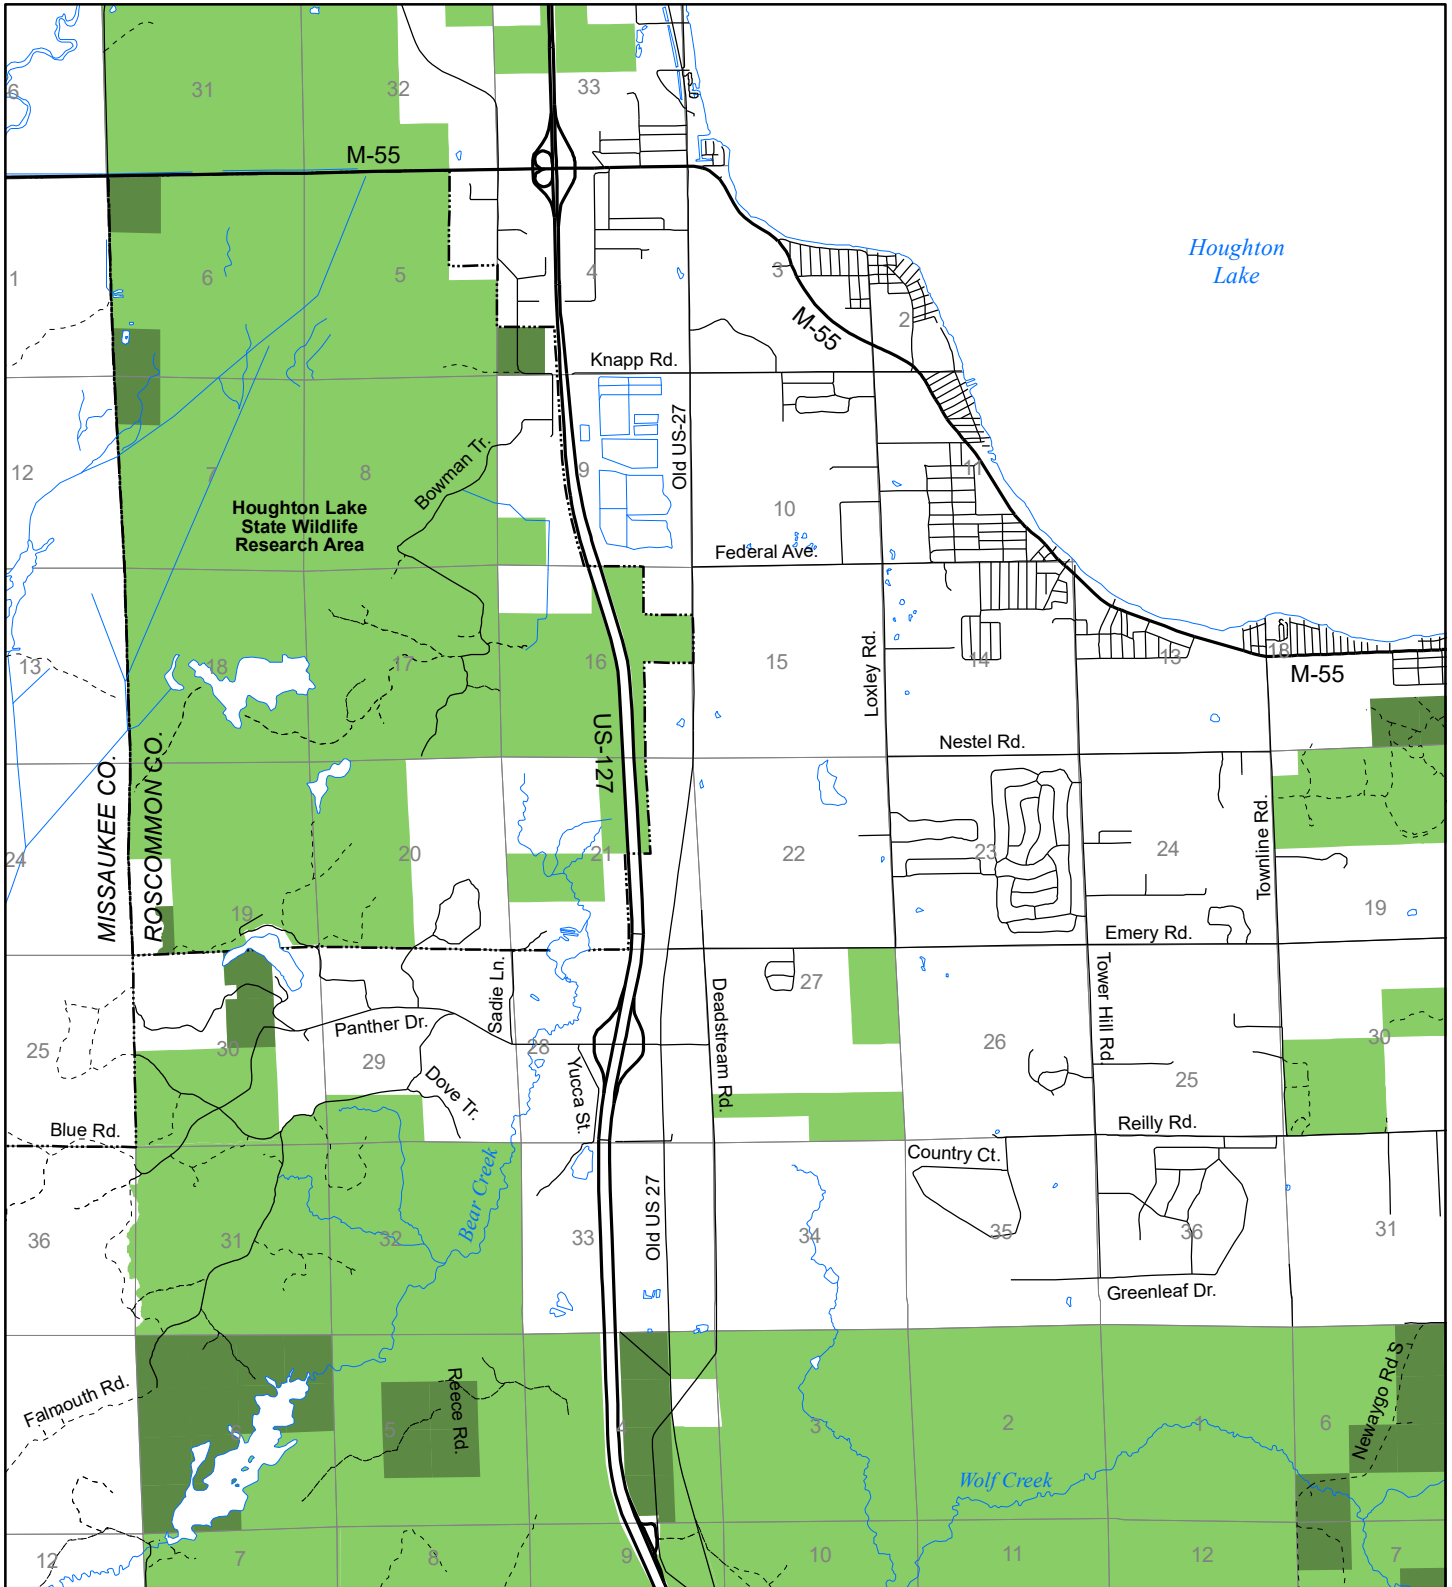

Fuelwood Collection  
Roscommon County  
T22N, R04W

- State land open to fuelwood collection
- State land closed to fuelwood collection

Effective: April 1, 2017

0 1

MILE

03/14/2017

N

DNR

MICHIGAN