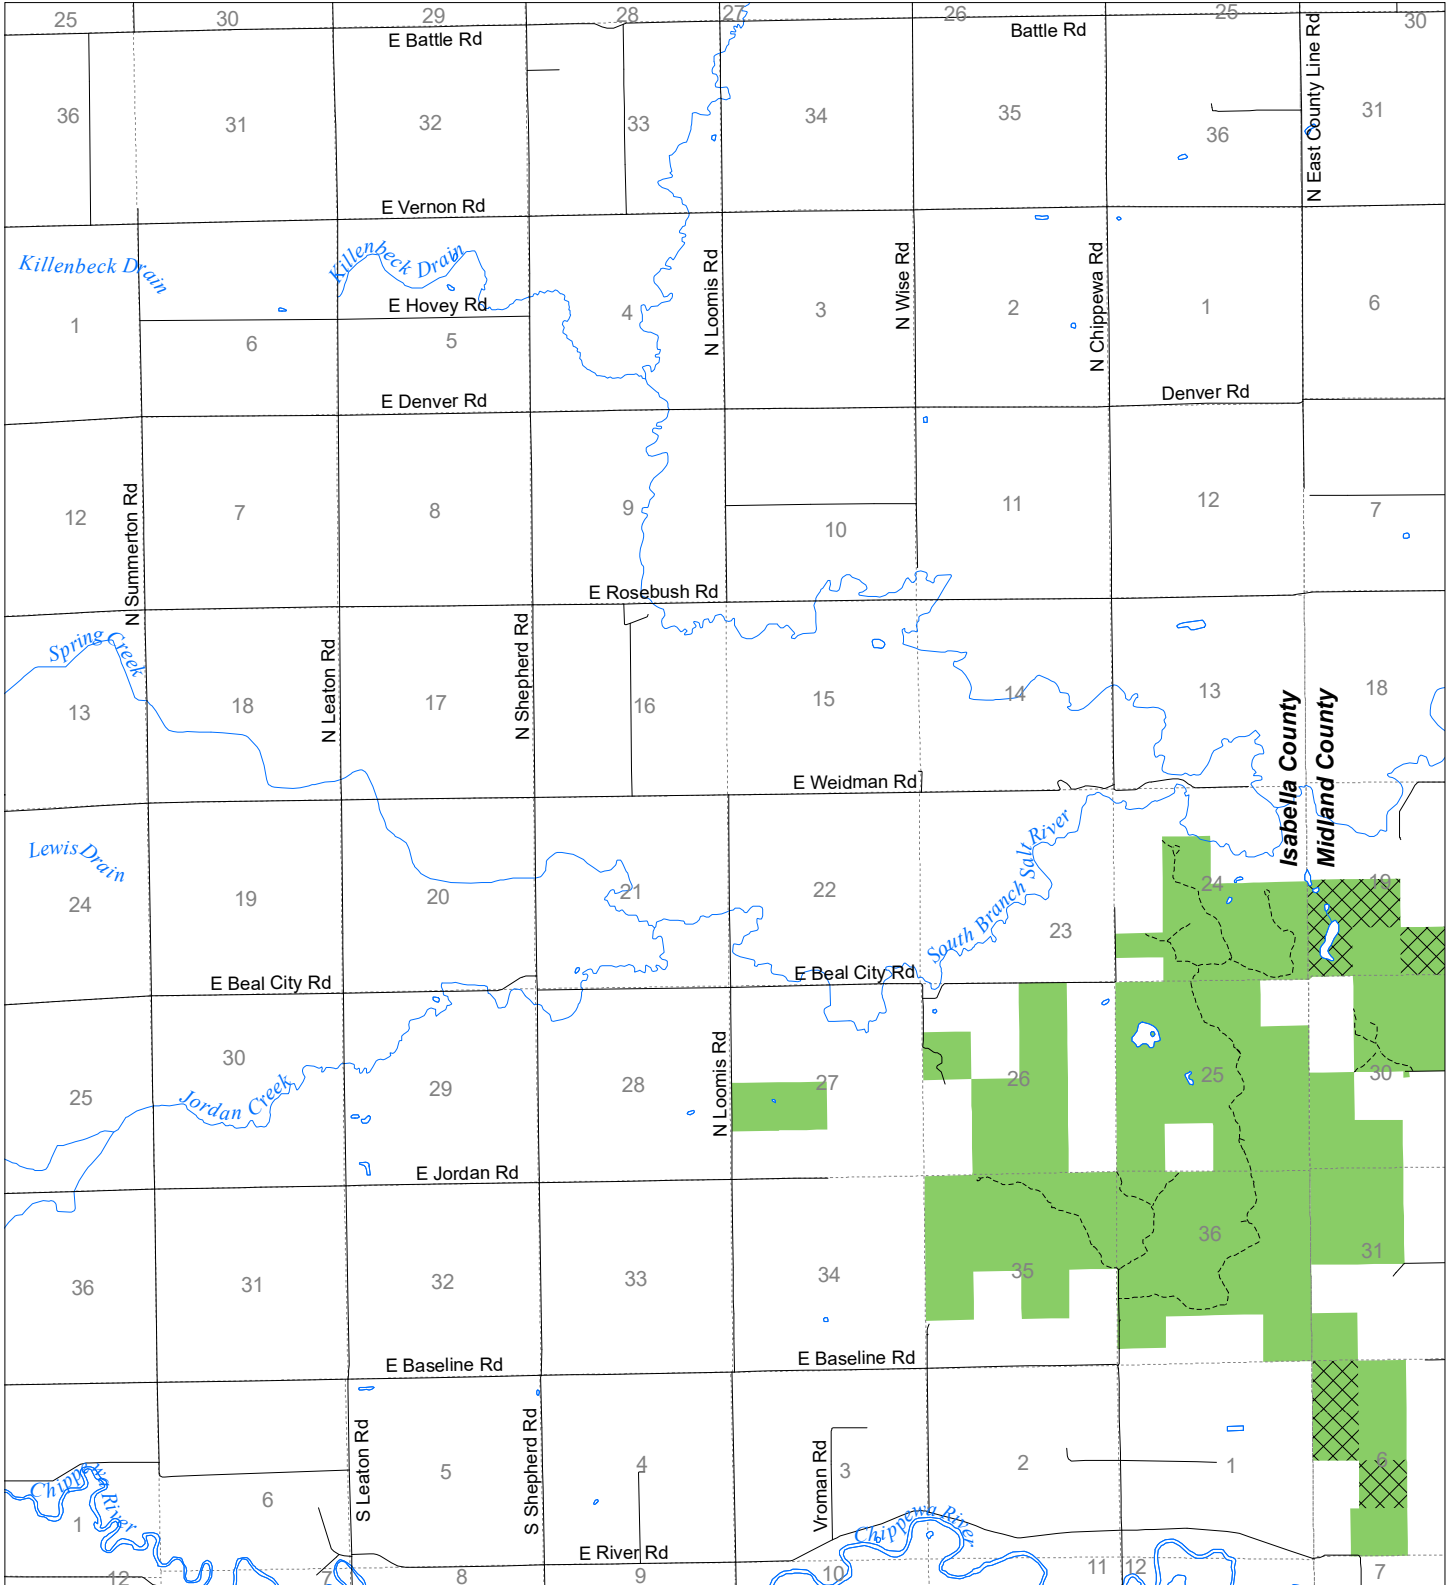

Fuelwood Collection Isabella County T15N,R03W

- State land open to fuelwood collection
- State land closed to fuelwood collection

Effective: April 1, 2019

Date: 03/20/2019