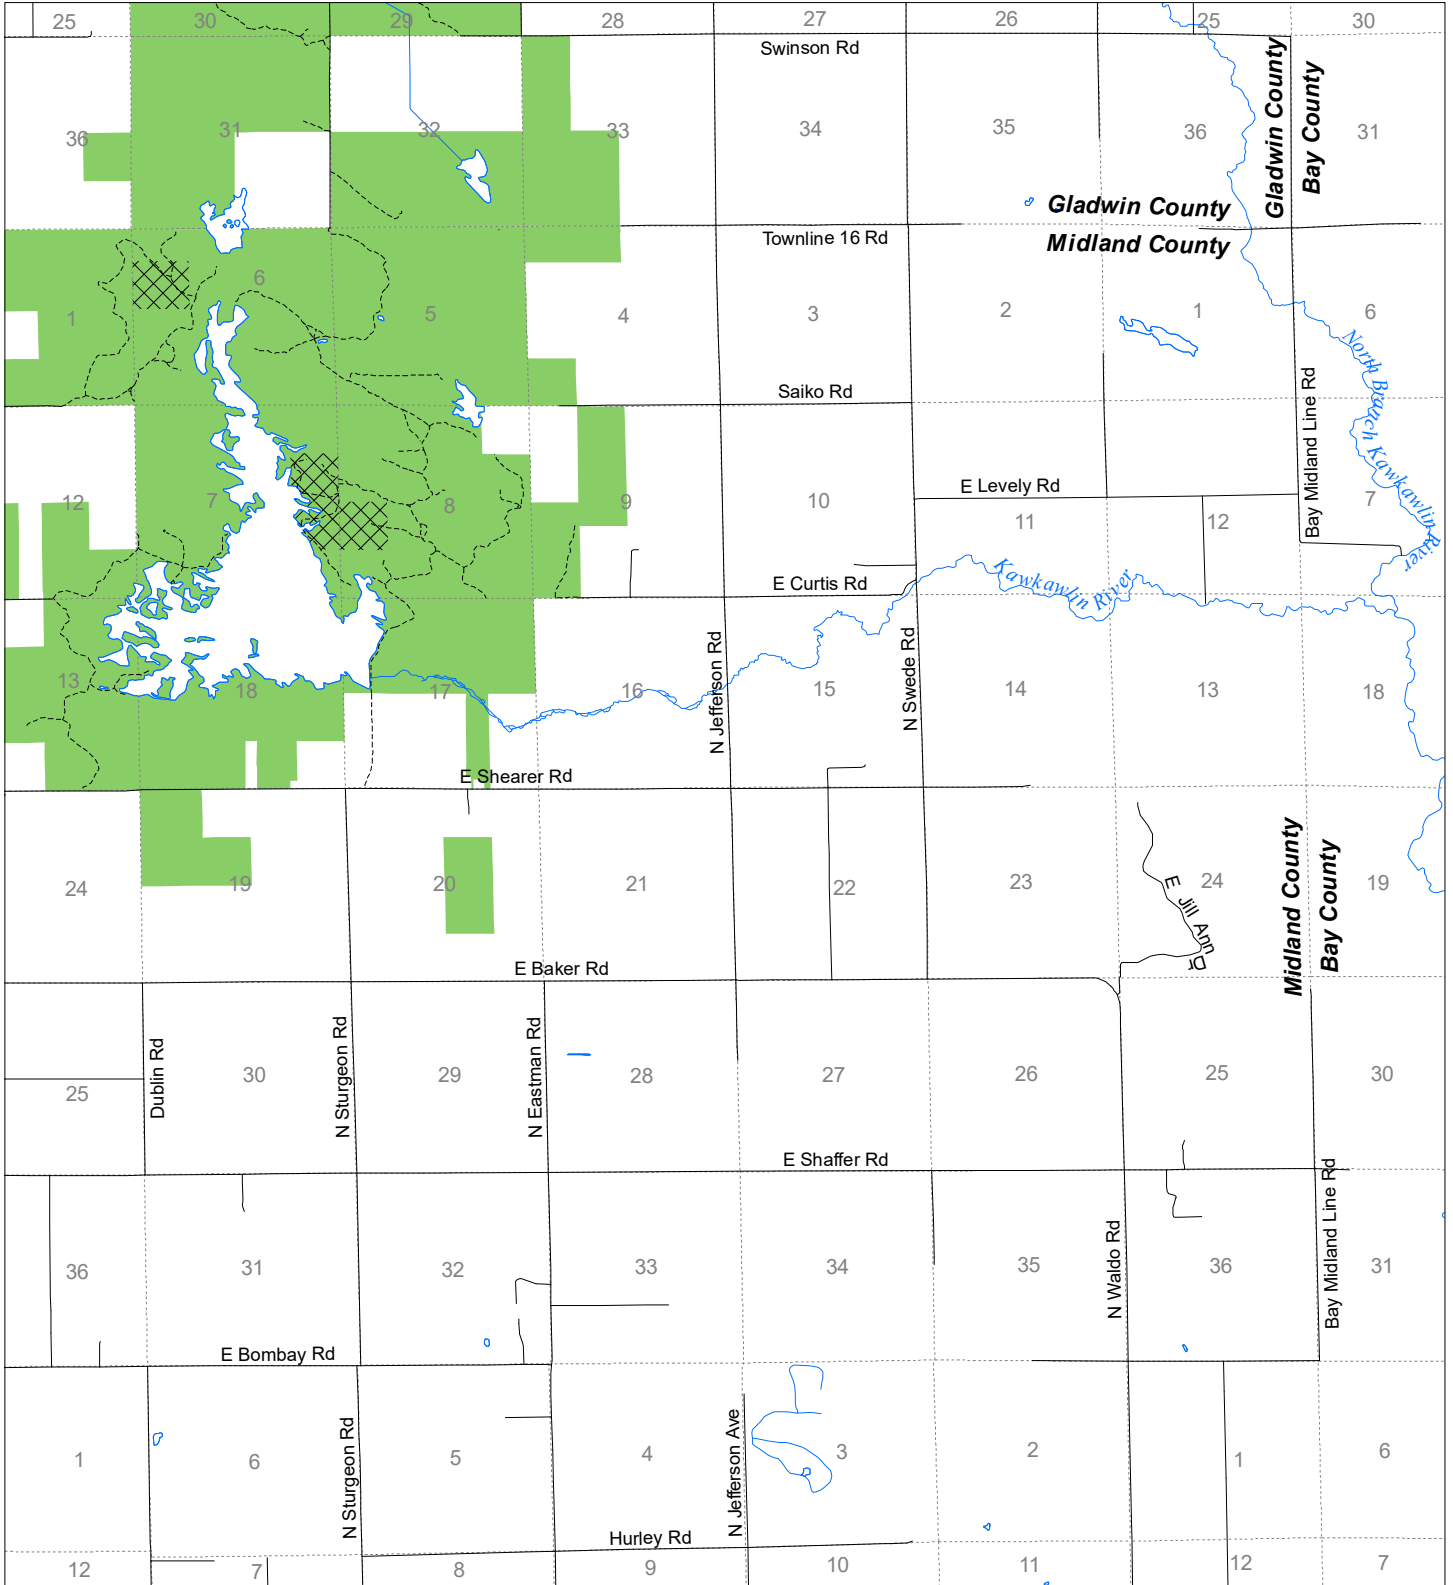

Fuelwood Collection Midland County T16N,R02E

- State land open to fuelwood collection
- State land closed to fuelwood collection

Effective: April 1, 2019

Date: 03/20/2019