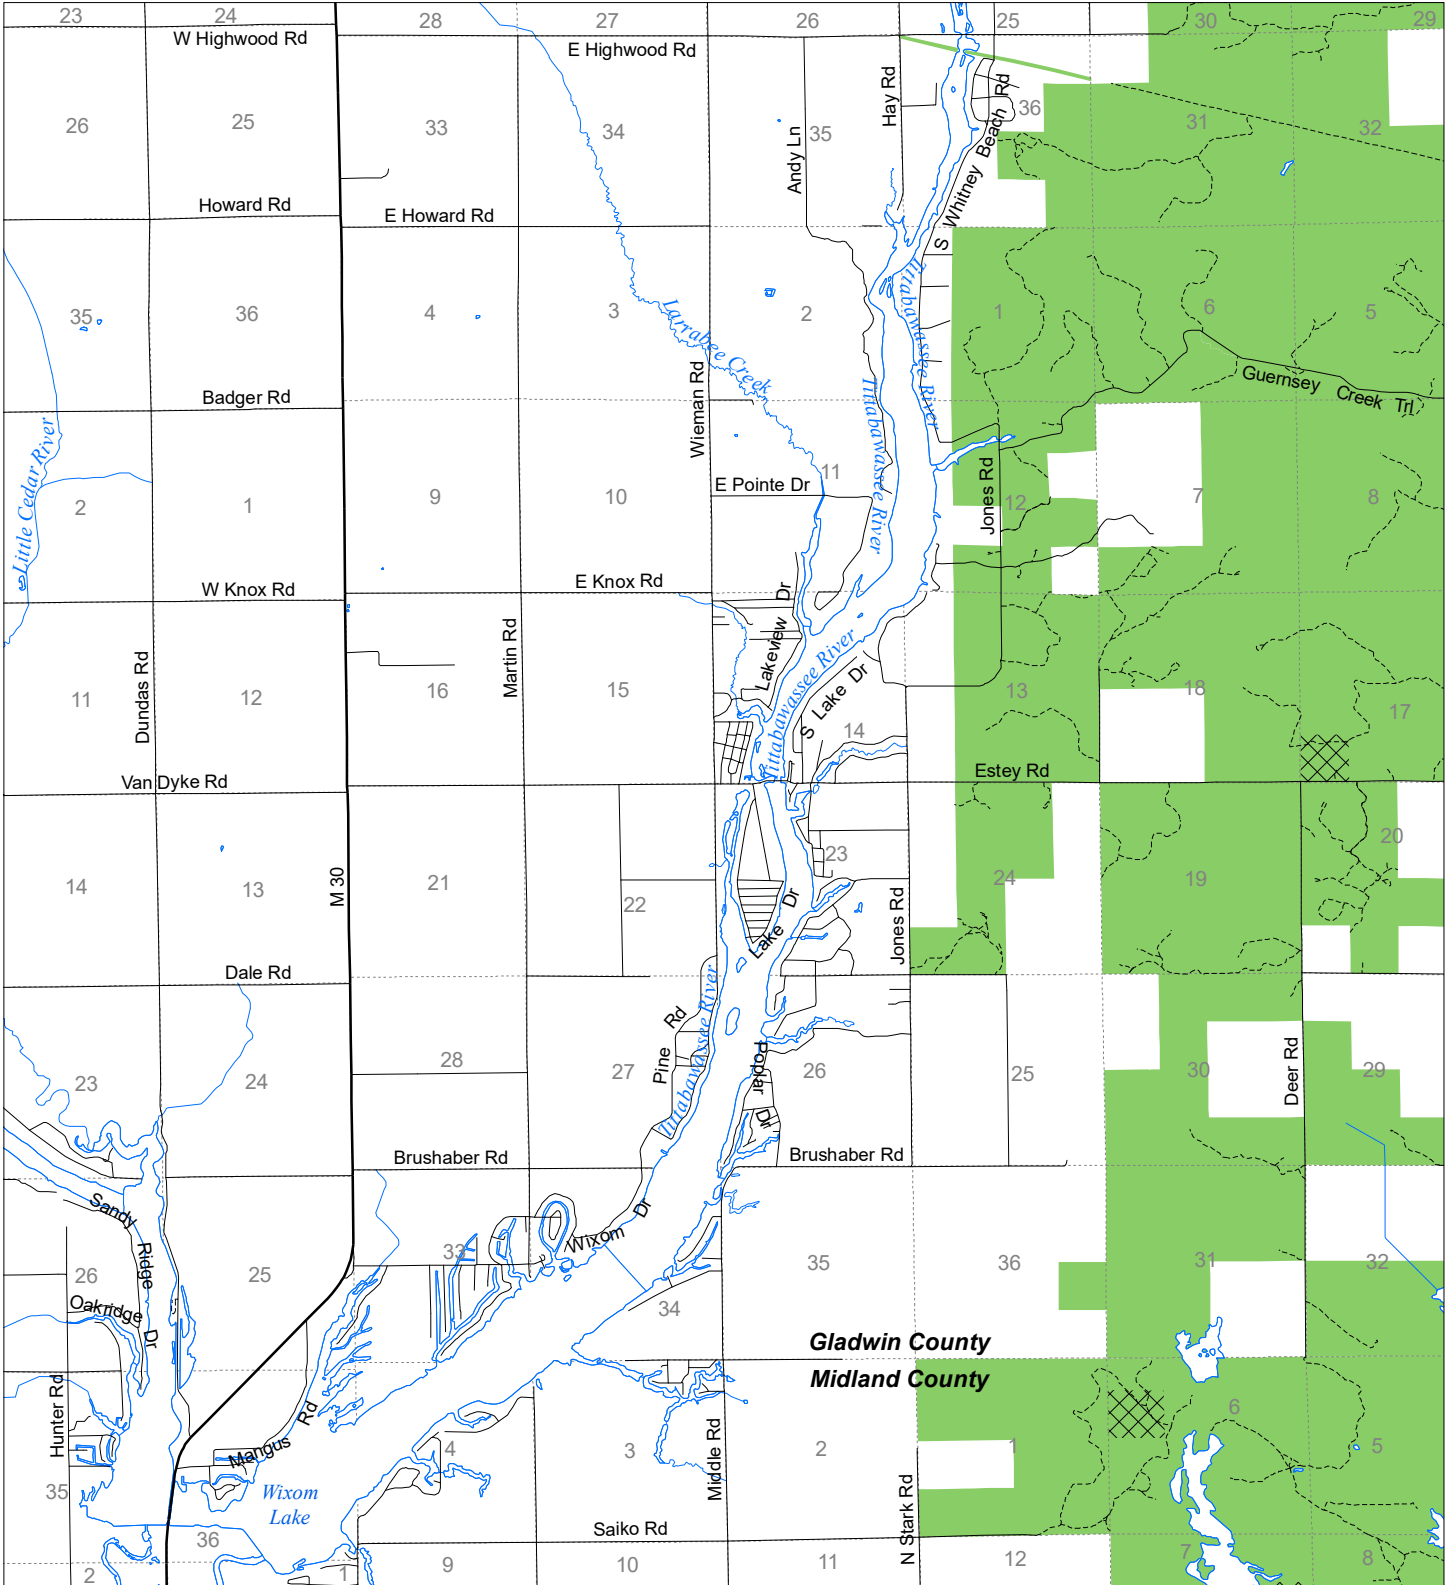

Fuelwood Collection Gladwin County T17N,R01E

State land open to fuelwood collection
 State land closed to fuelwood collection
 Effective: April 1, 2019