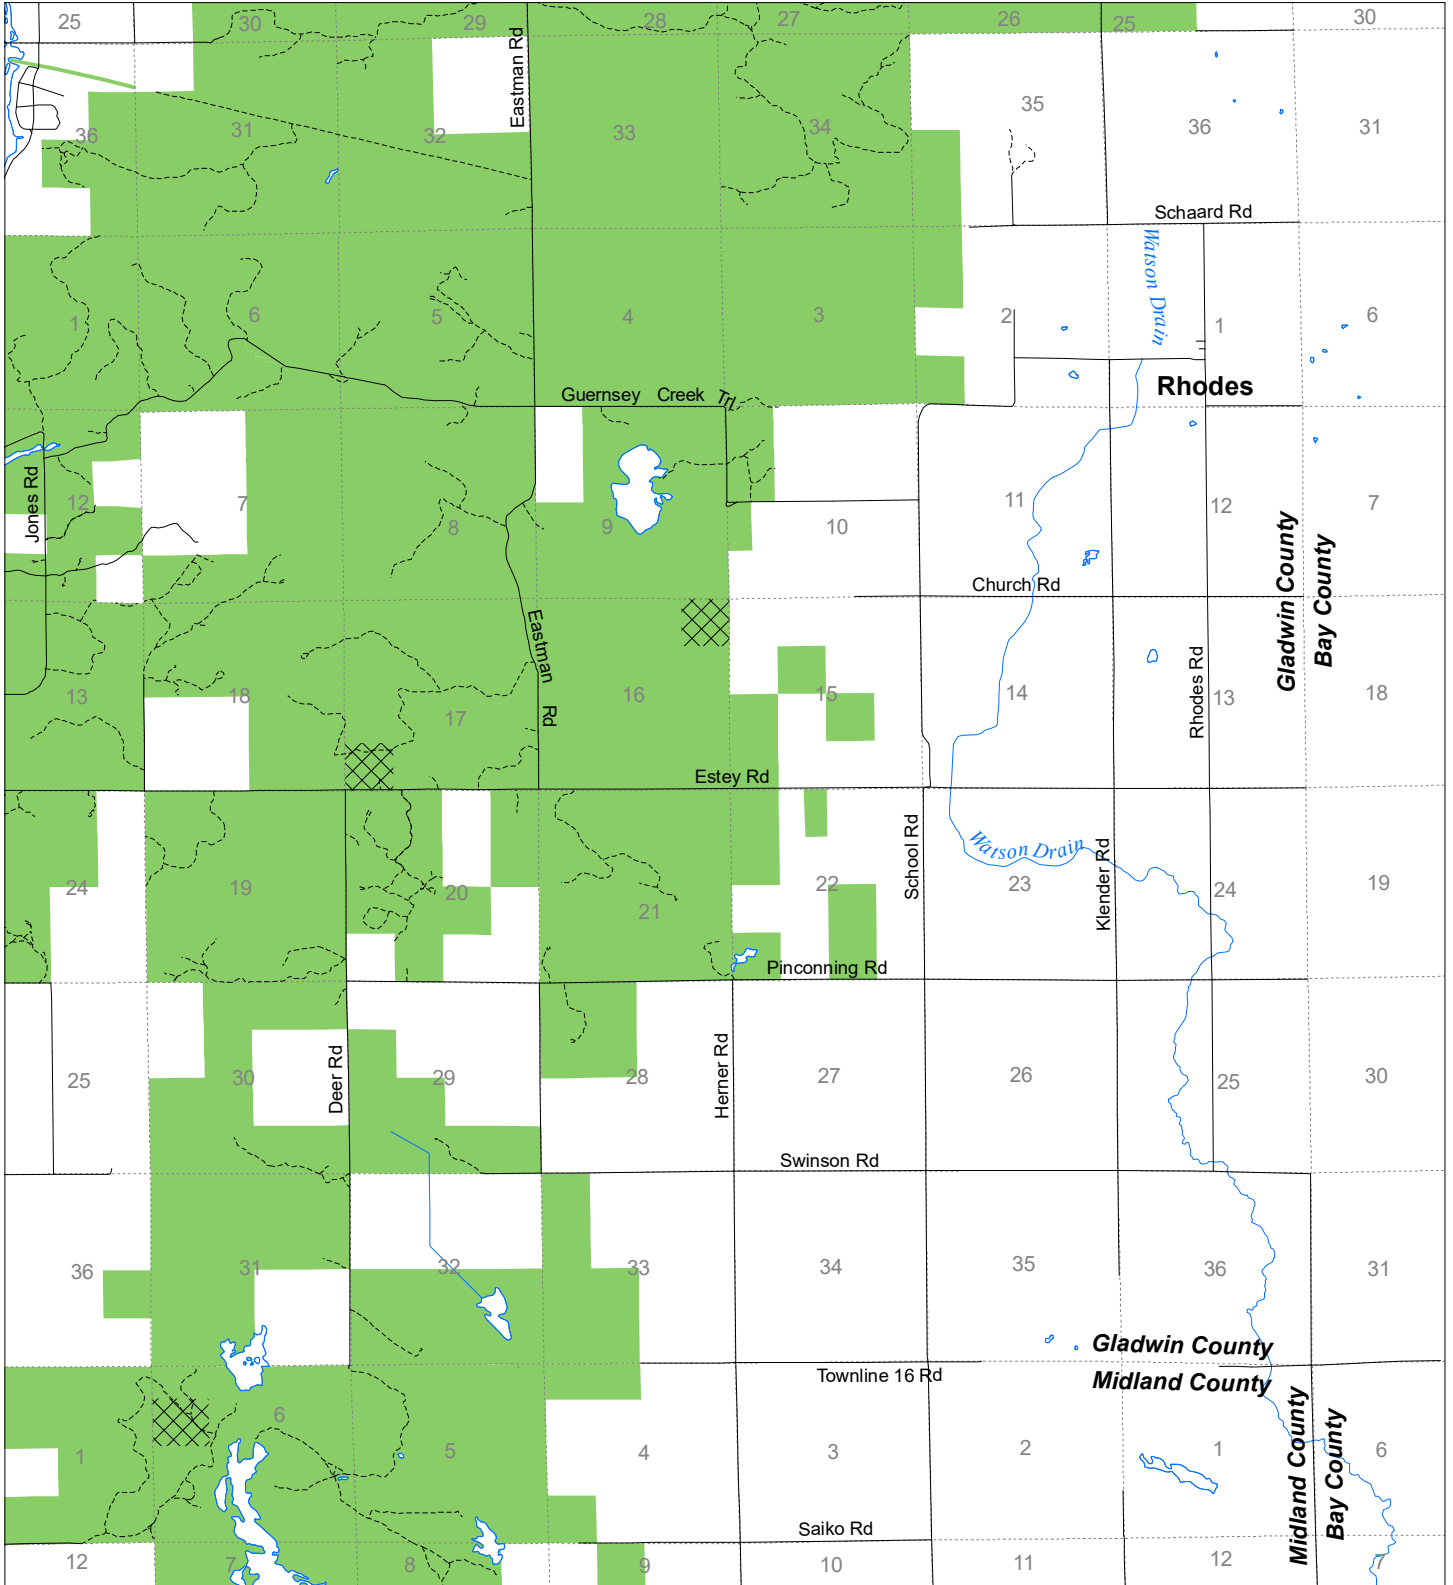

Fuelwood Collection Gladwin County T17N,R02E

- State land open to fuelwood collection
- State land closed to fuelwood collection

Effective: April 1, 2019