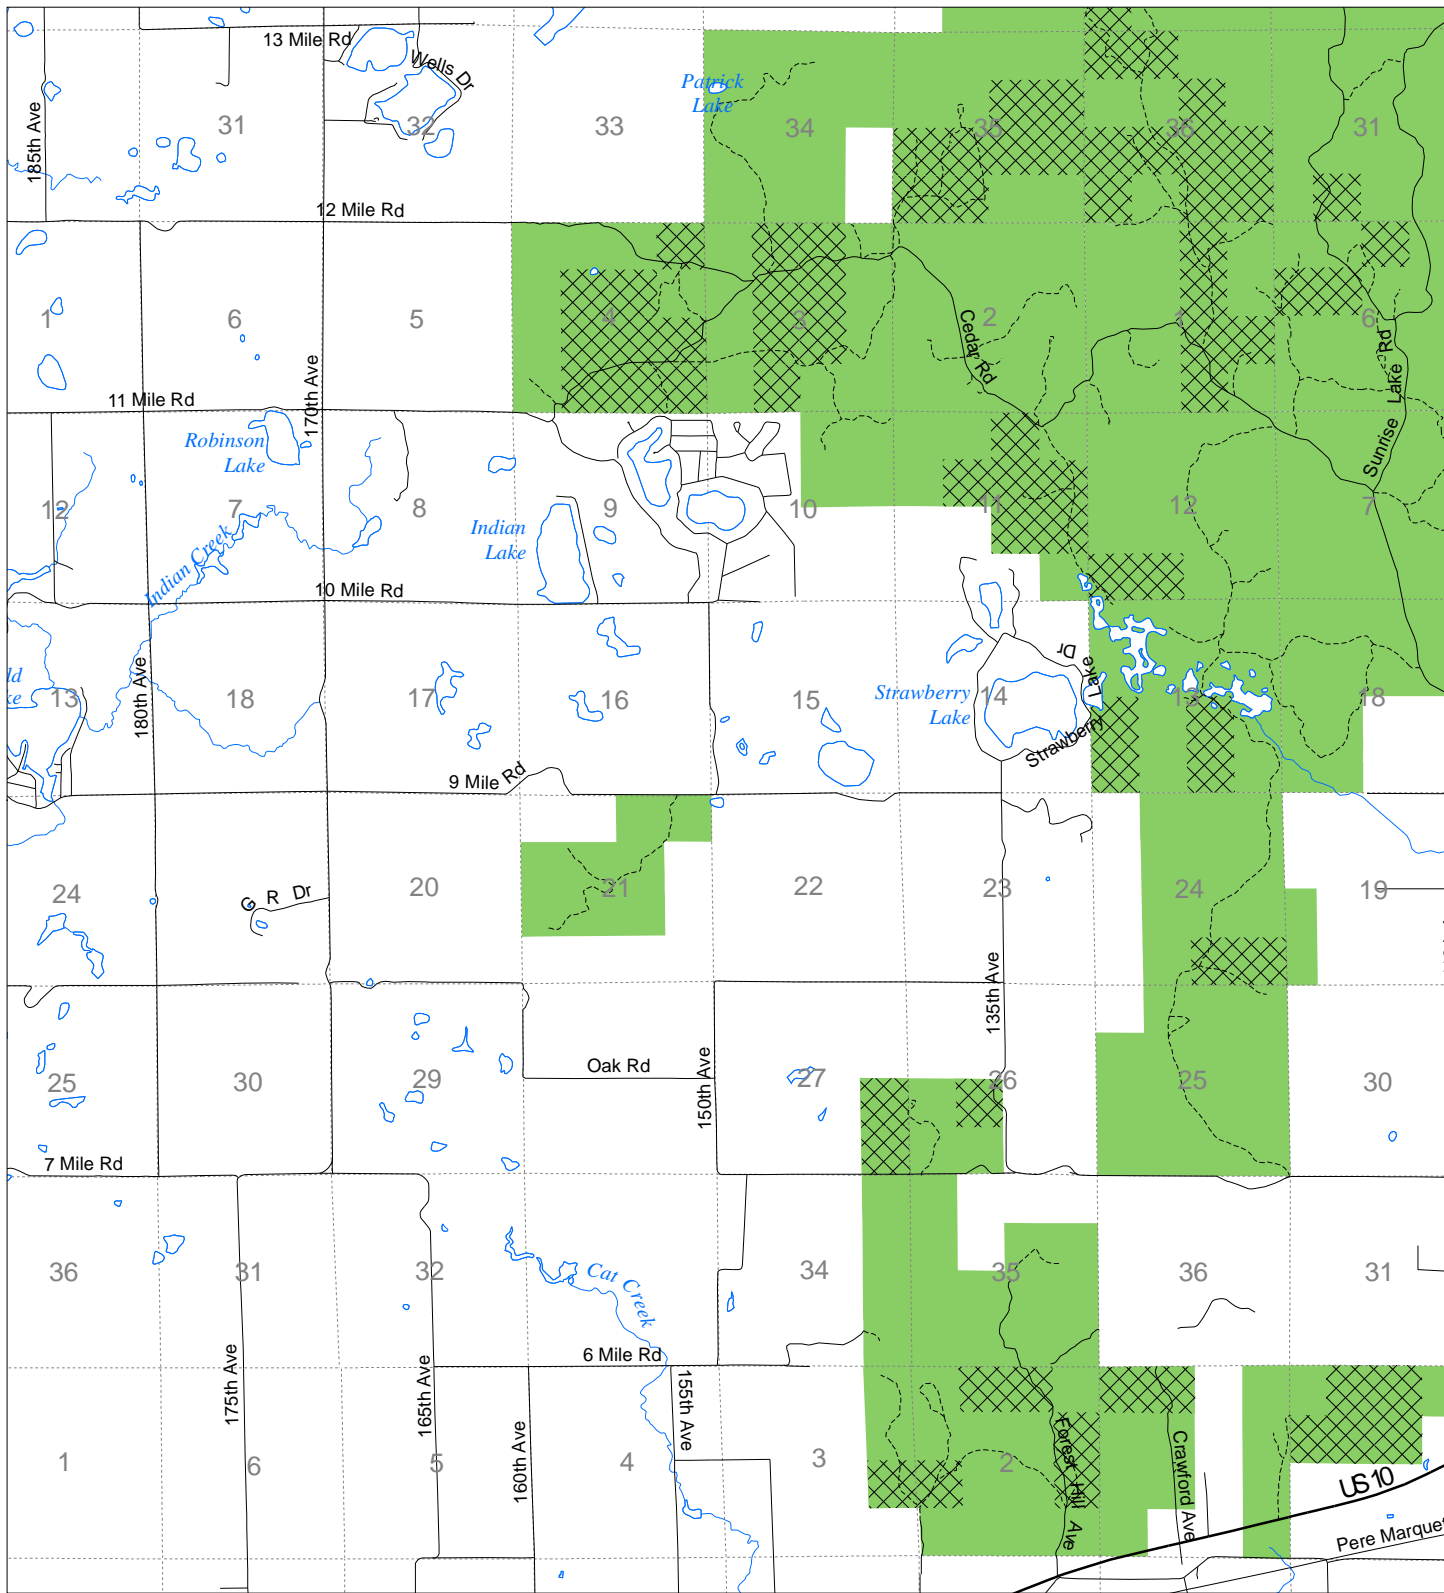

Fuelwood Collection Osceola County T18N, R09W

- State land open to fuelwood collection
- State land closed to fuelwood collection

Effective: April 1, 2019