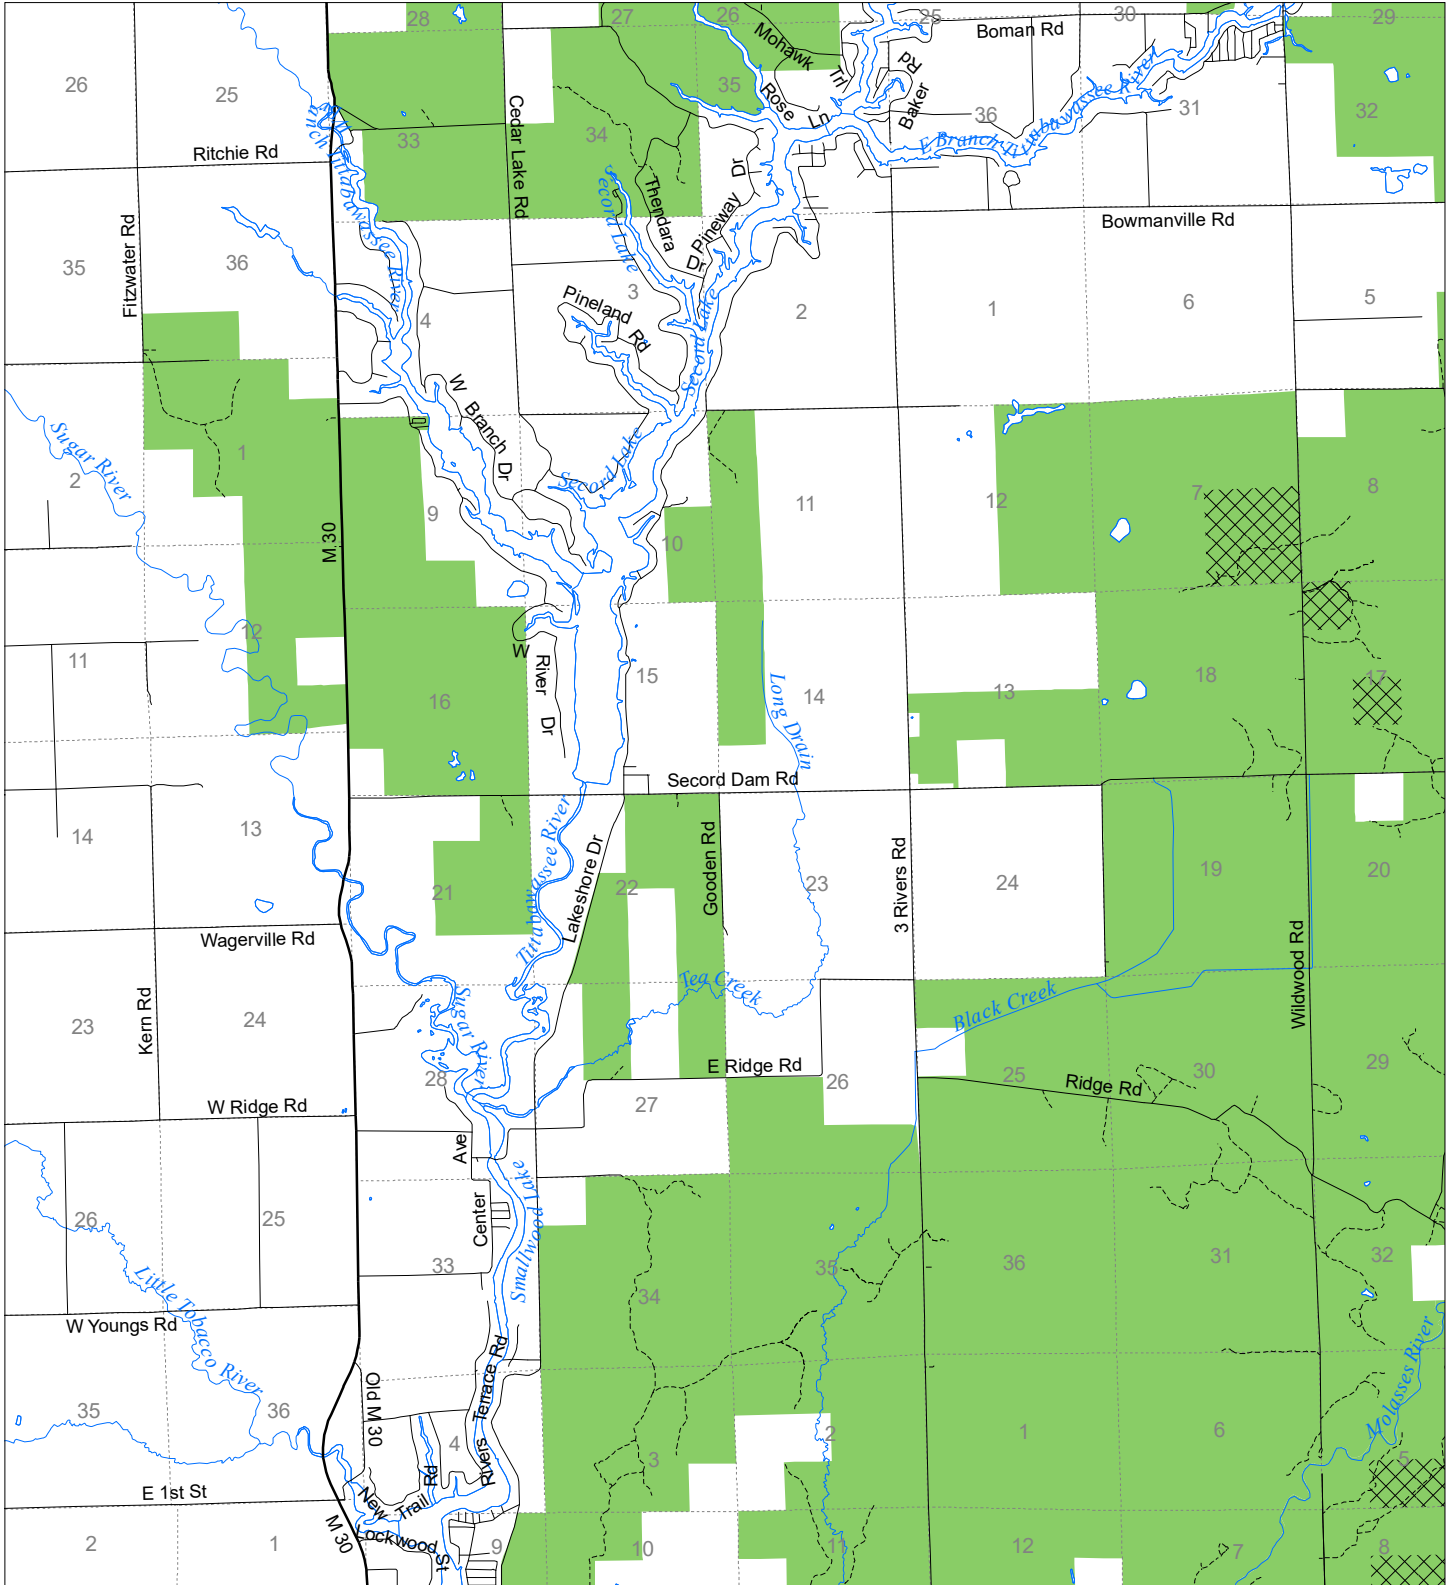

Fuelwood Collection
 Gladwin County
T19N,R01E

- State land open to fuelwood collection
- State land closed to fuelwood collection

Effective: April 1, 2019

Date: 03/20/2019