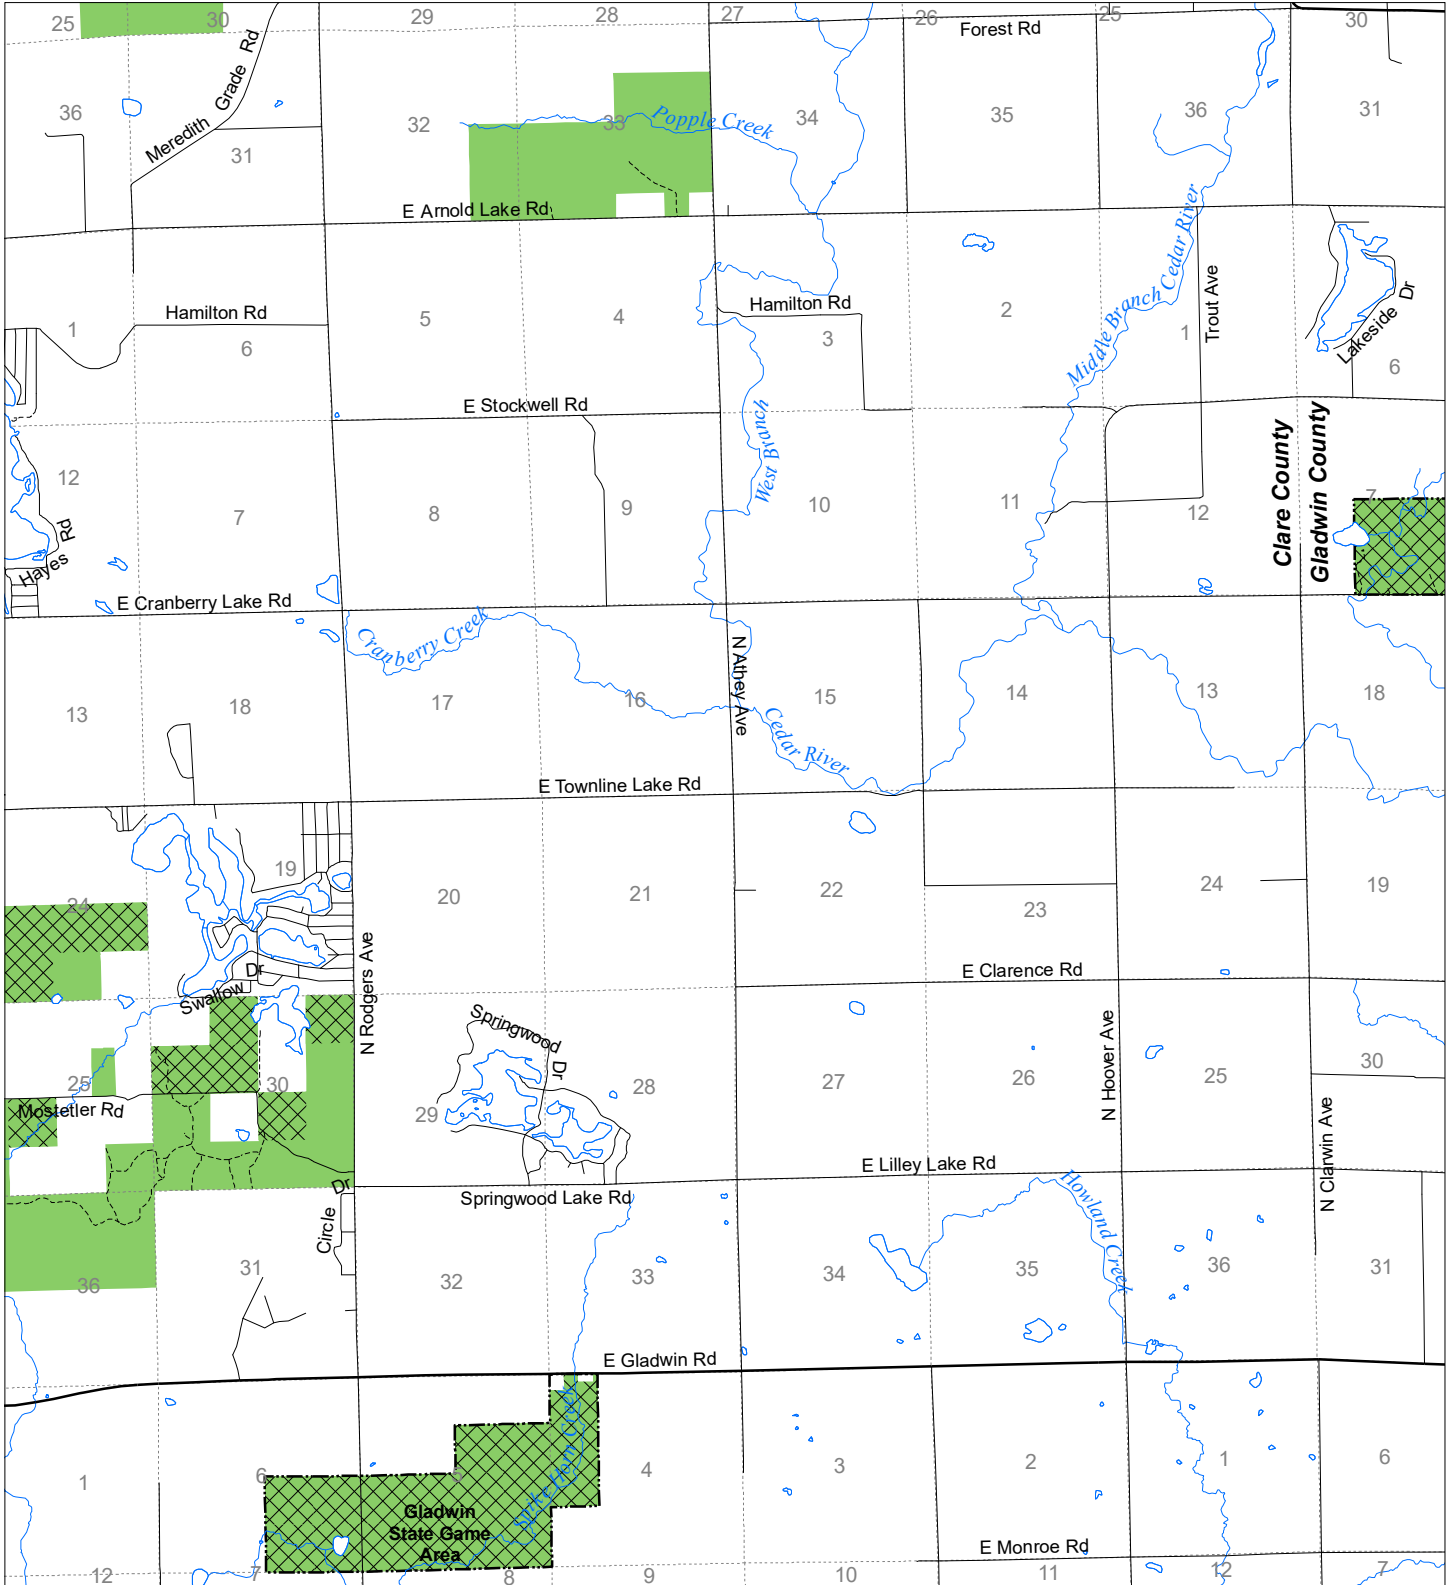

Fuelwood Collection Clare County T19N,R03W

- State land open to fuelwood collection
- State land closed to fuelwood collection

Effective: April 1, 2019