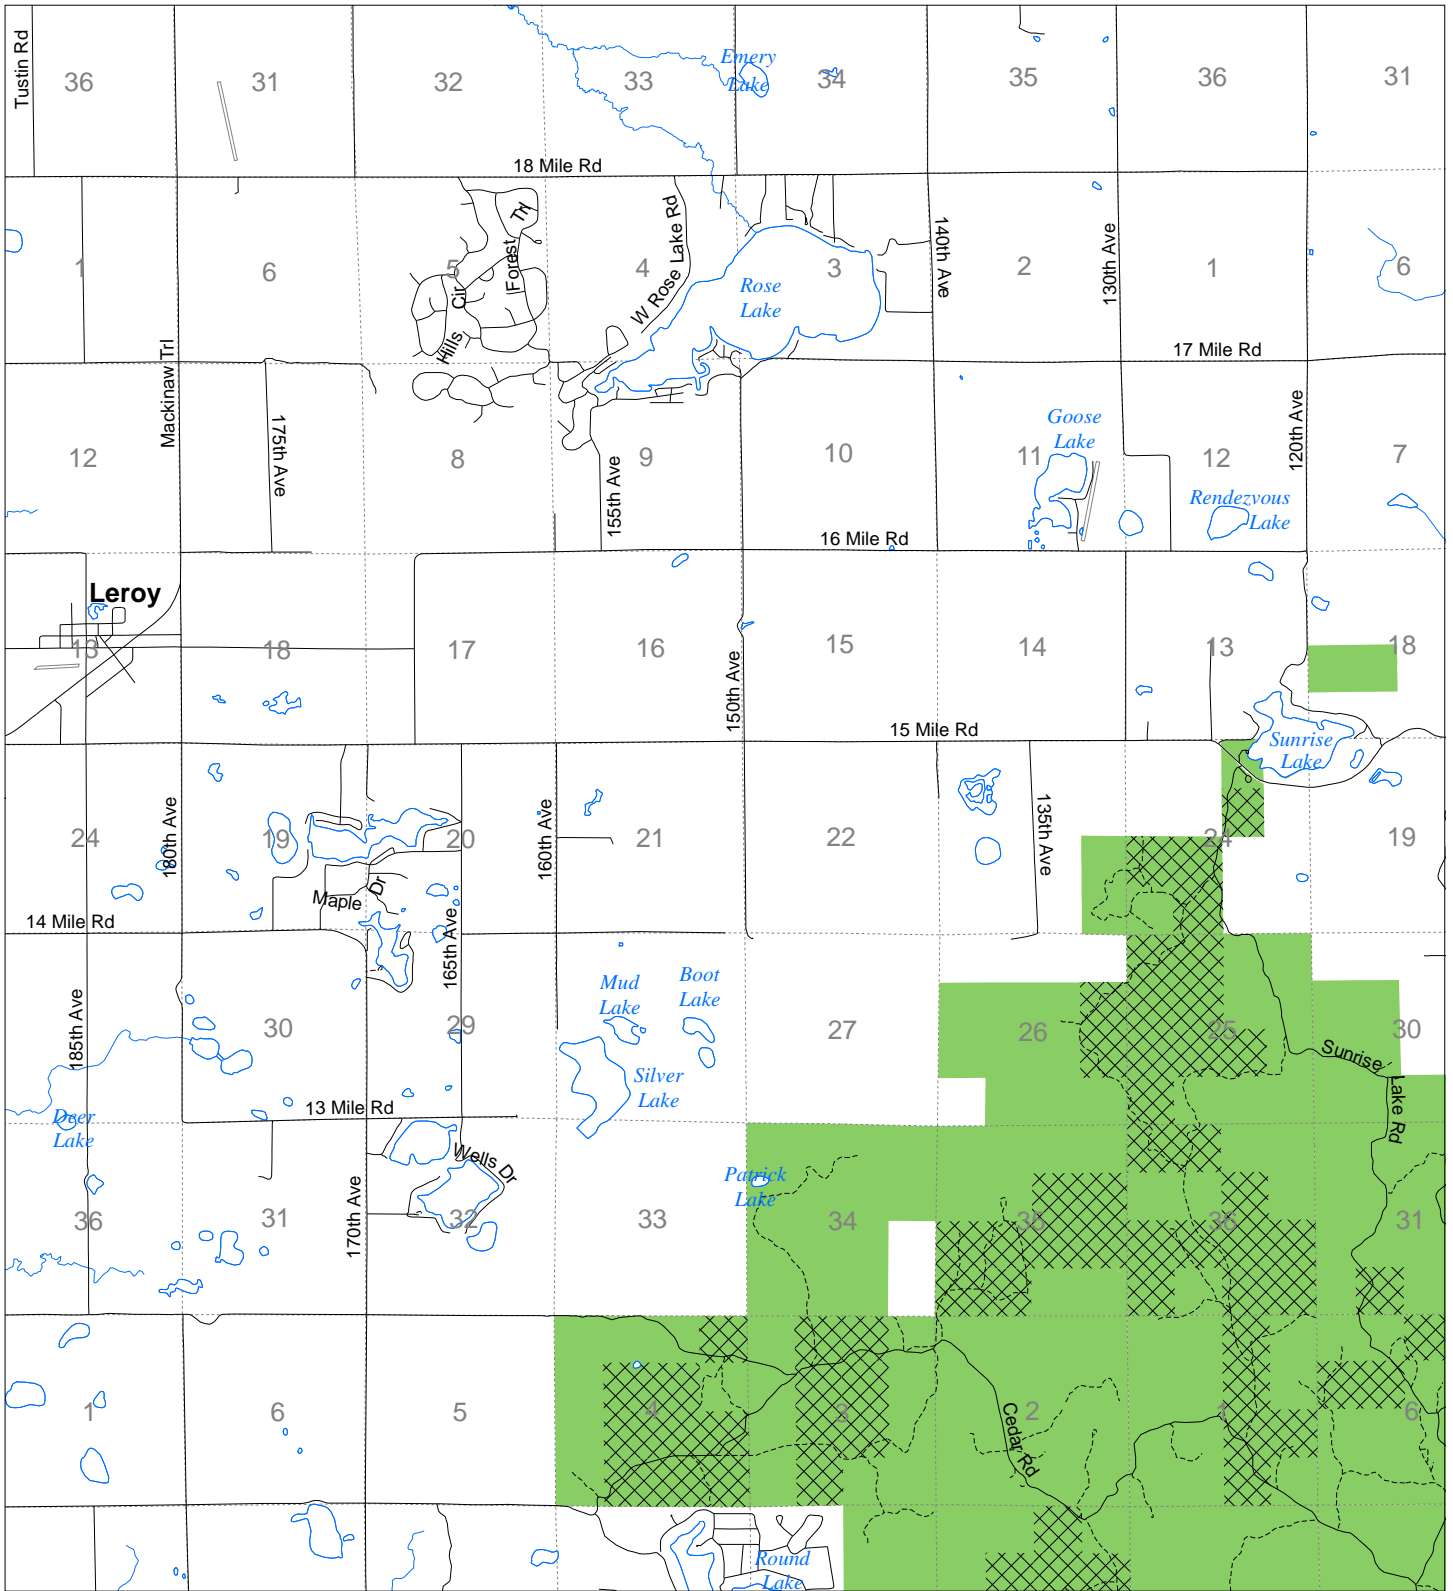

Fuelwood Collection Osceola County T19N, R09W

- State land open to fuelwood collection
- State land closed to fuelwood collection

Effective: April 1, 2019

Date: 03/04/2019