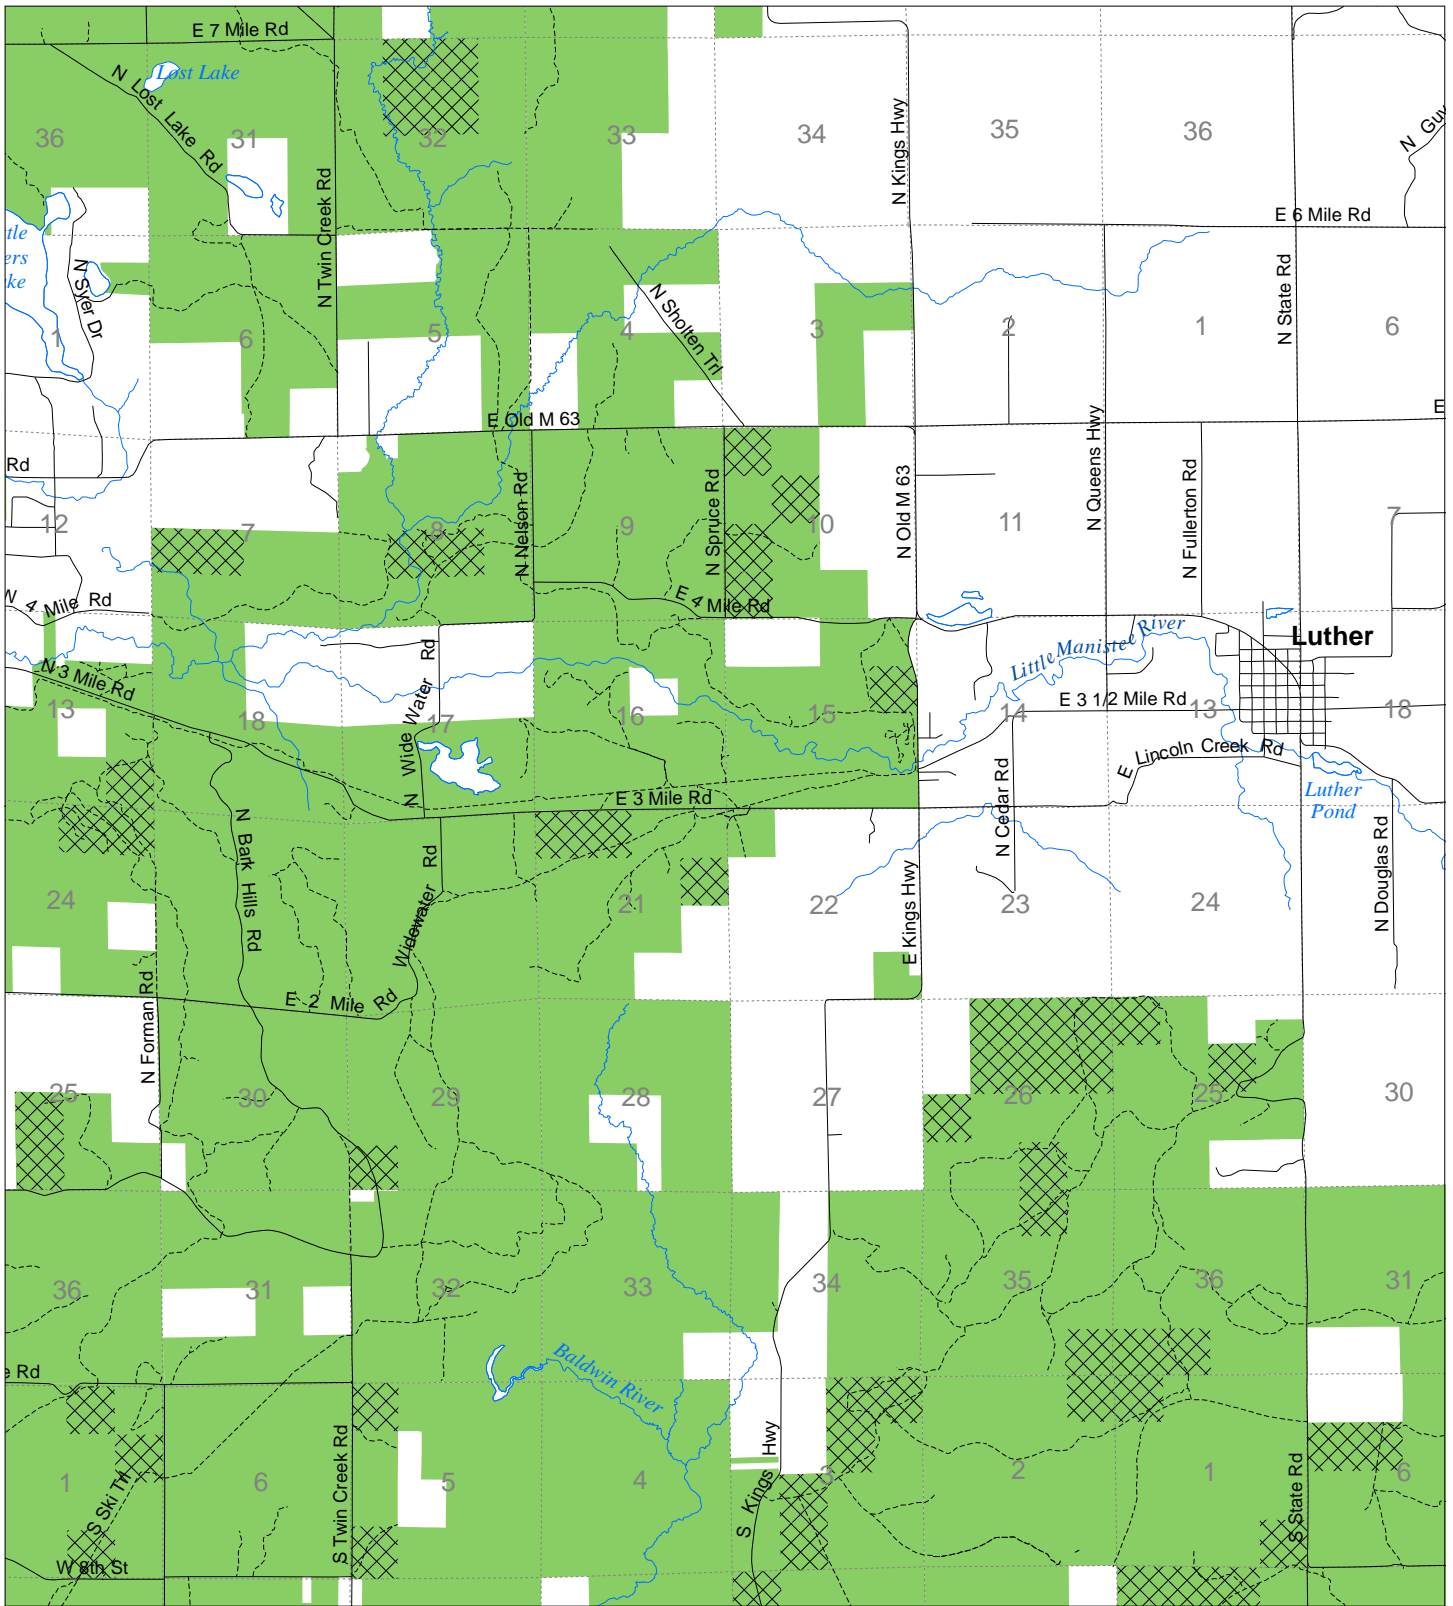

# Fuelwood Collection Lake County T19N, R12W

- State land open to fuelwood collection
- State land closed to fuelwood collection

Effective: April 1, 2019