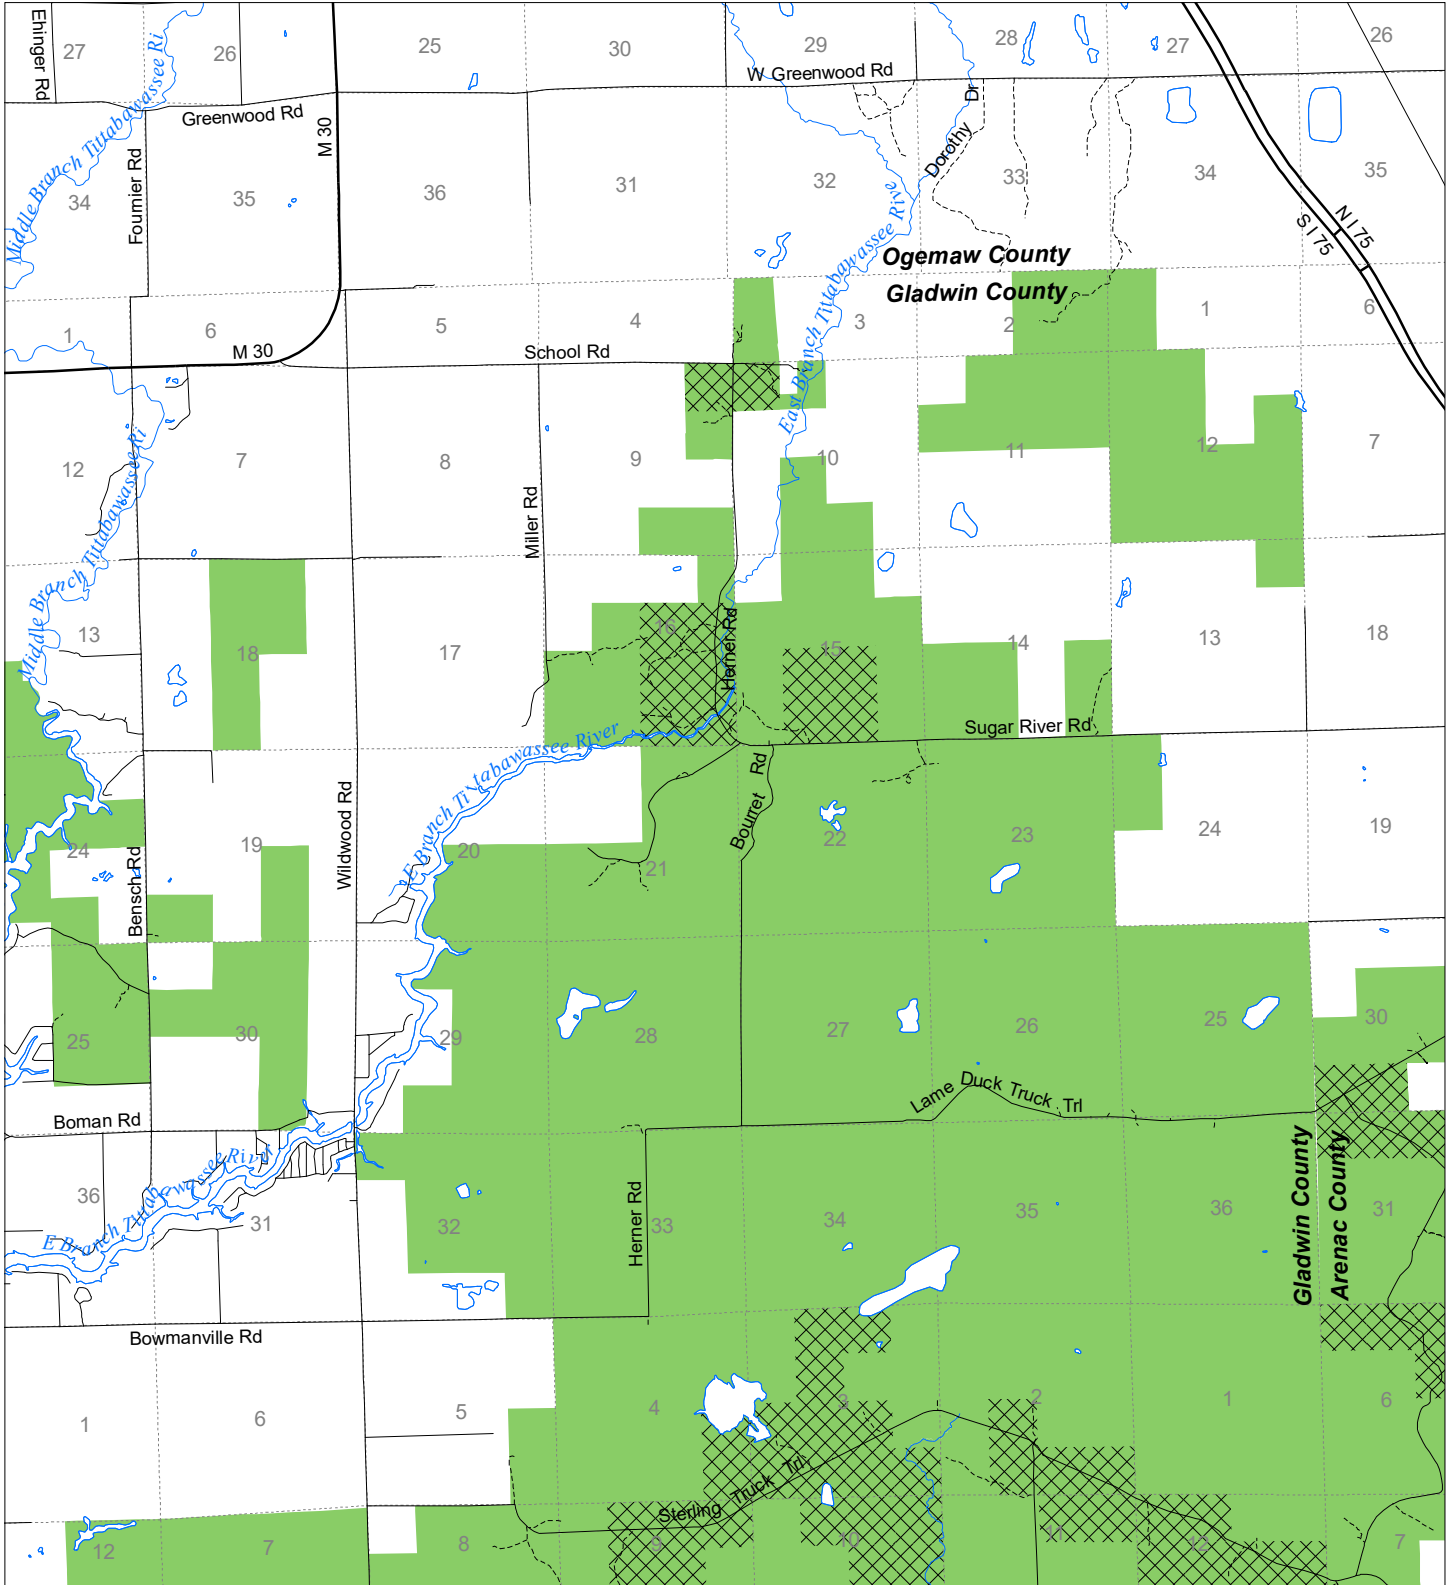

# Fuelwood Collection Gladwin County T20N,R02E

- State land open to fuelwood collection
- State land closed to fuelwood collection

Effective: April 1, 2019