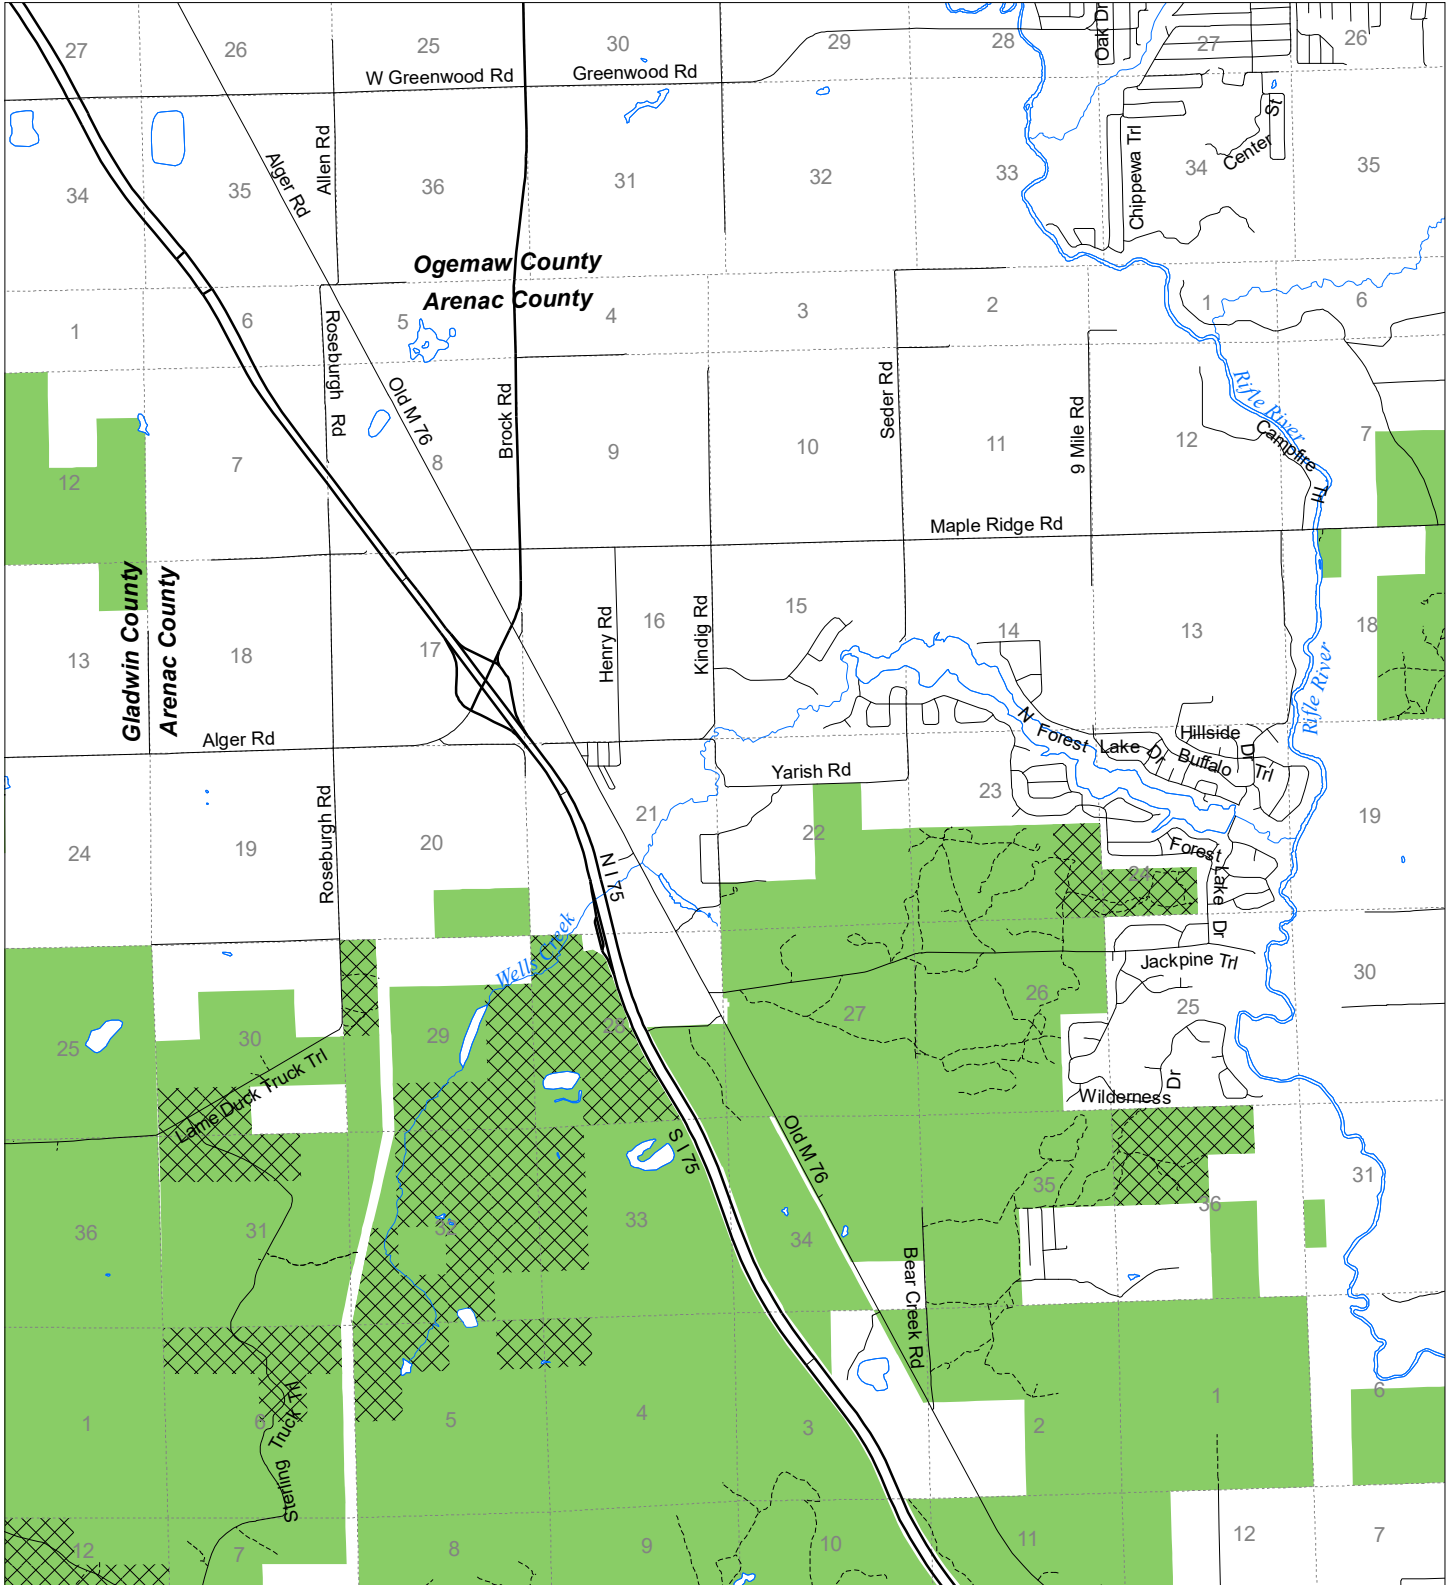

# Fuelwood Collection Arenac County T20N,R03E

- State land open to fuelwood collection
- State land closed to fuelwood collection

Effective: April 1, 2019