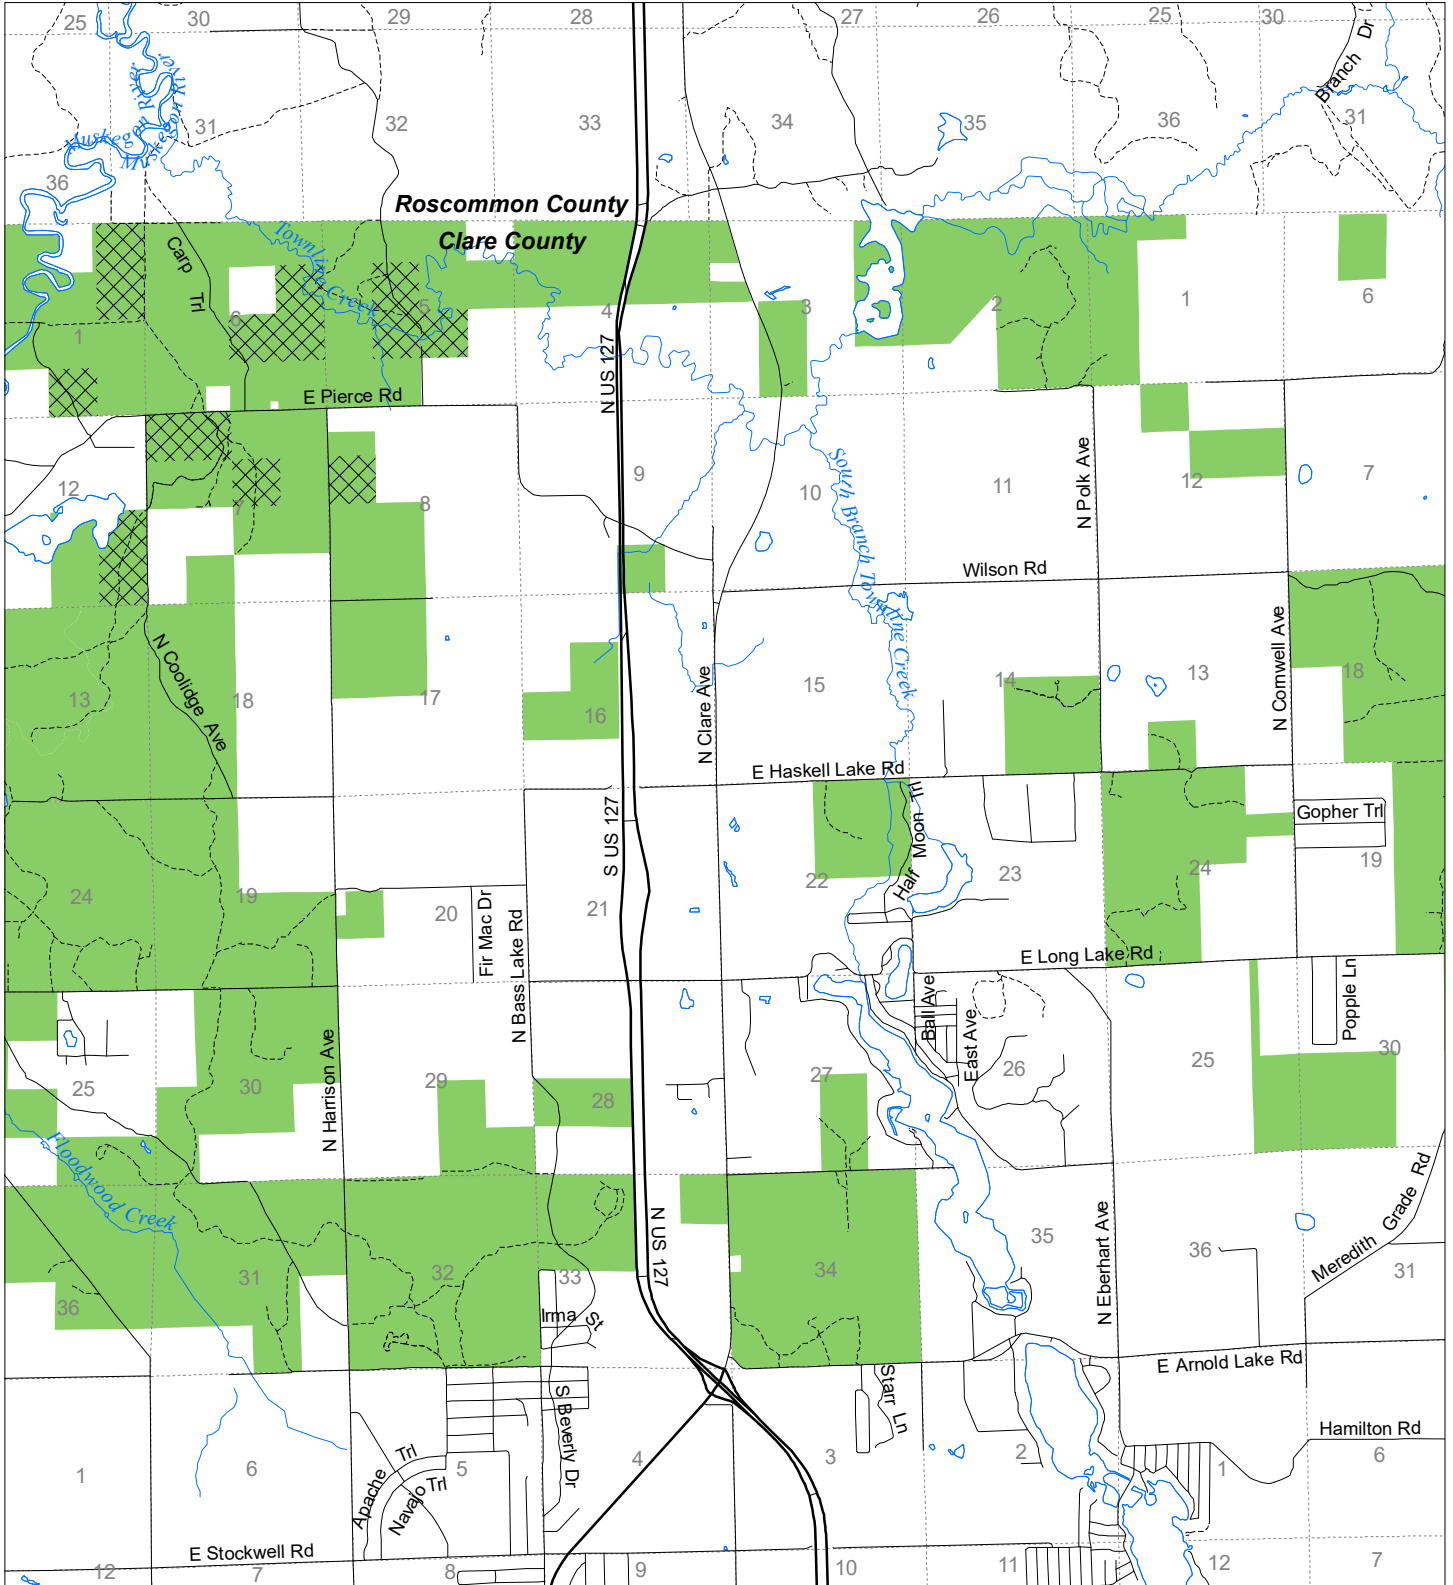

Fuelwood Collection Clare County T20N,R04W

- State land open to fuelwood collection
- State land closed to fuelwood collection

Effective: April 1, 2019