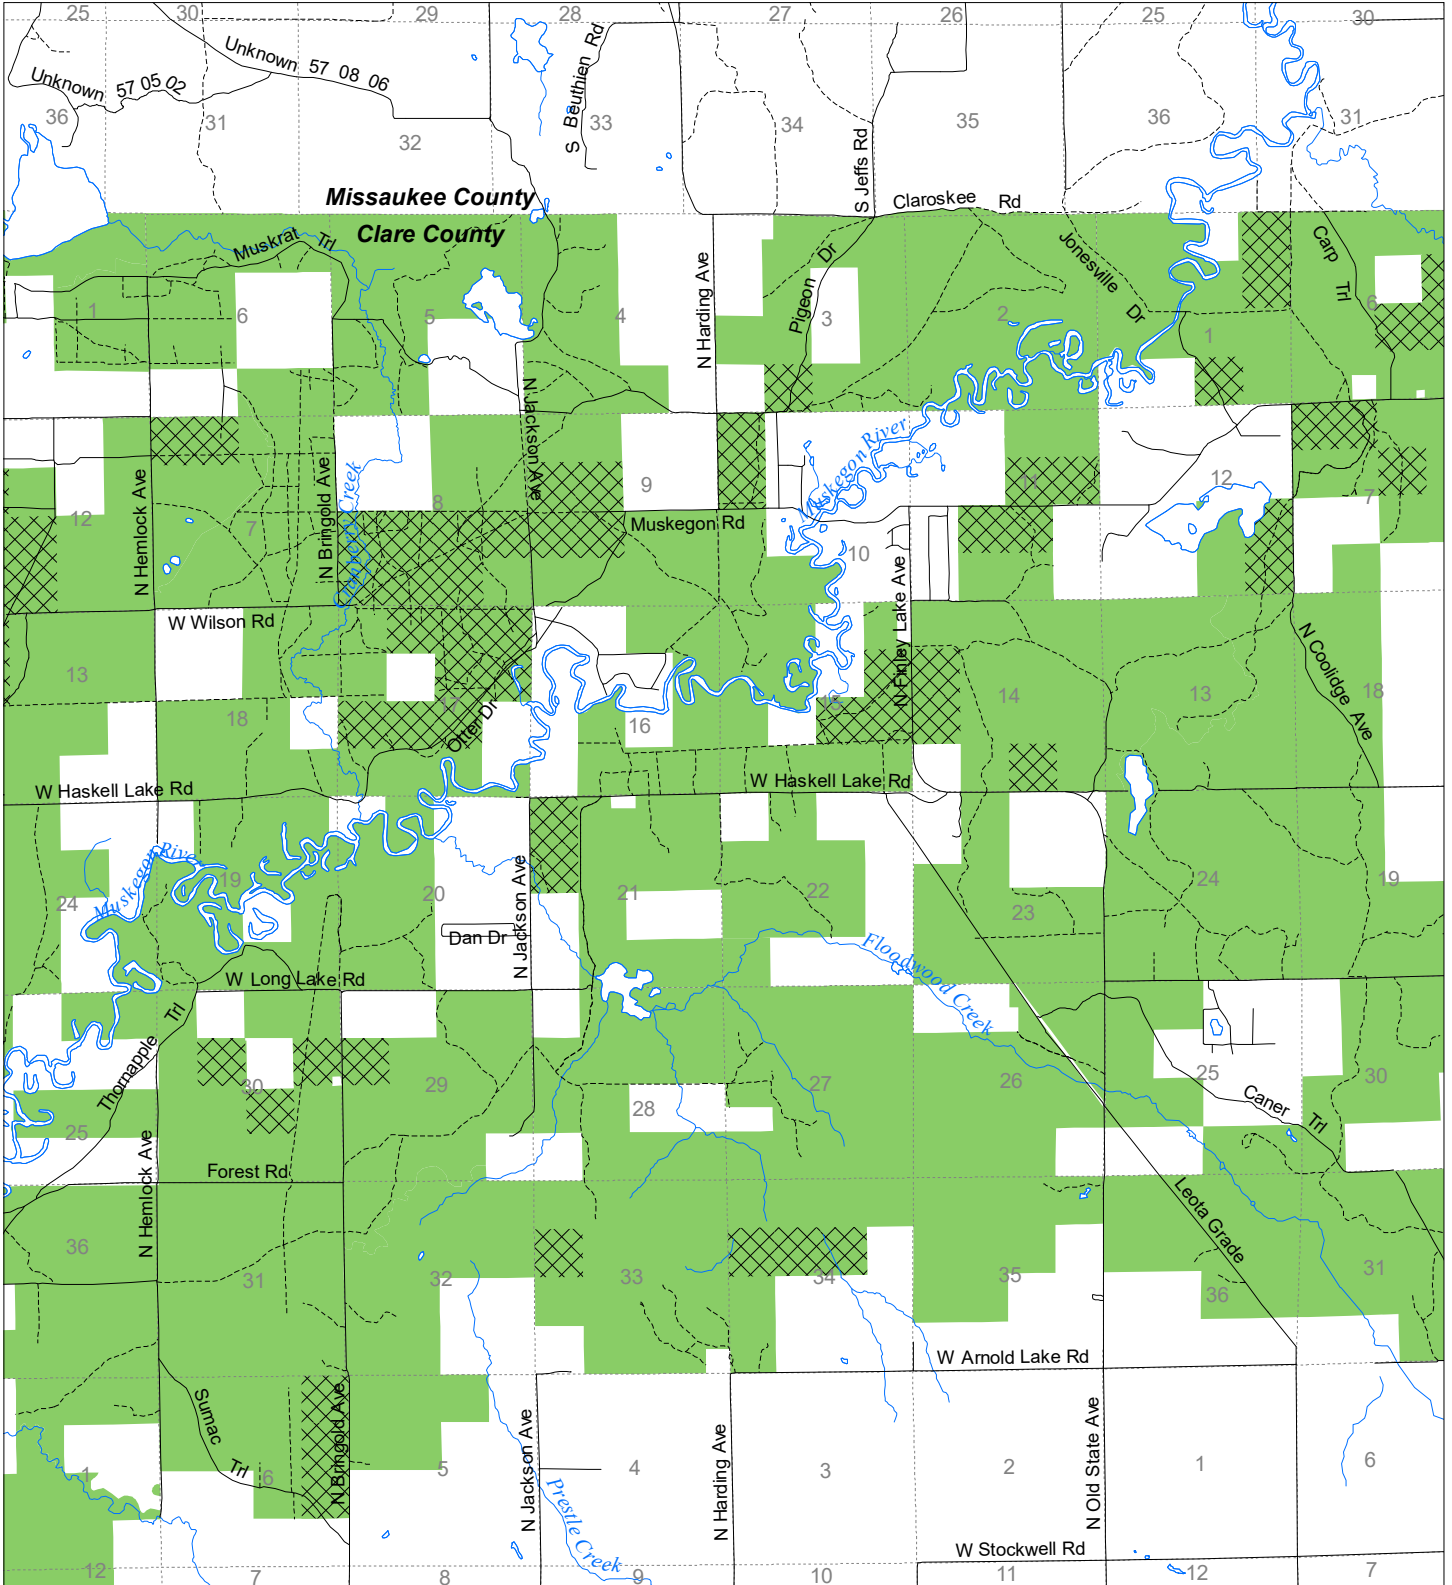

## Fuelwood Collection Clare County T20N,R05W

- State land open to fuelwood collection
- State land closed to fuelwood collection

Effective: April 1, 2019