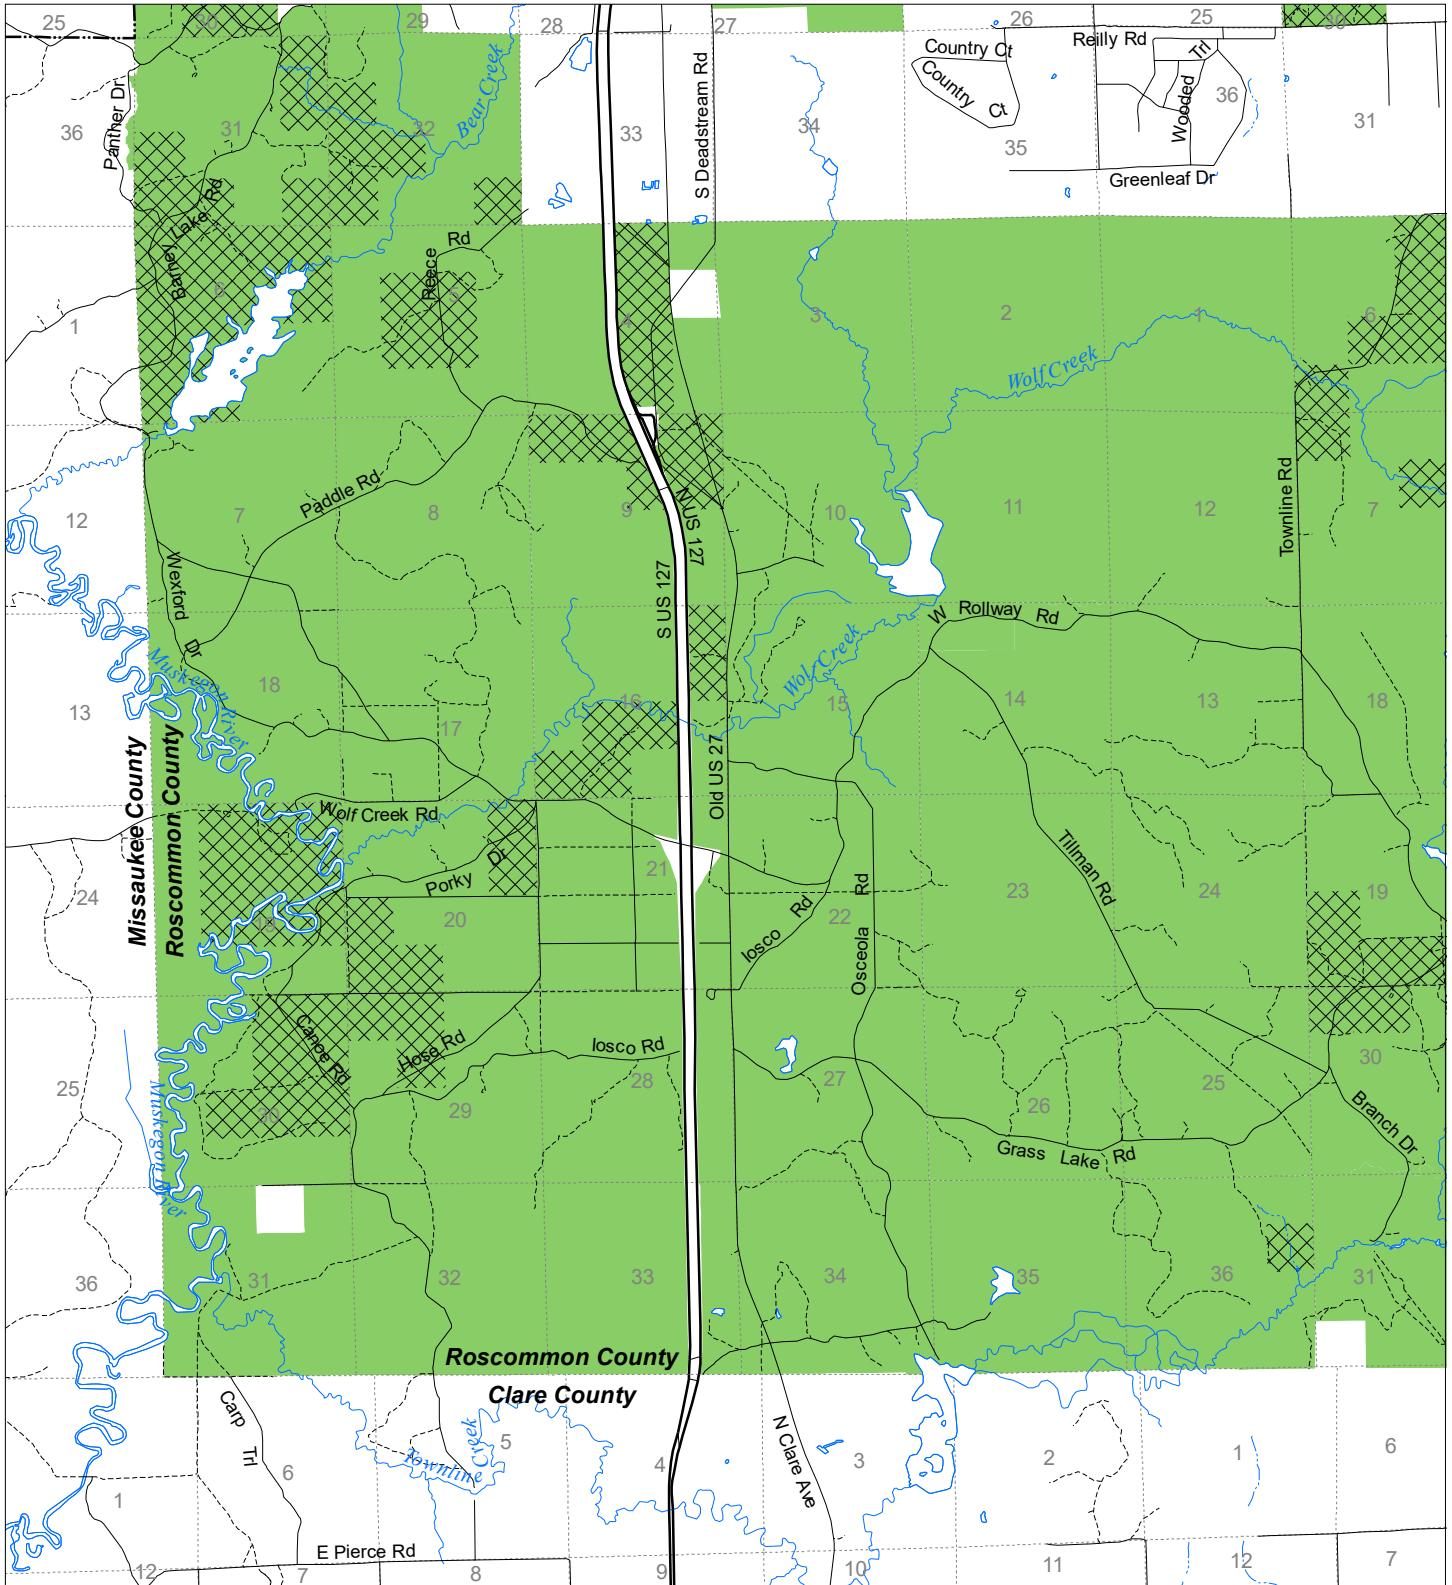

Fuelwood Collection
Roscommon County
T21N,R04W

- State land open to fuelwood collection
- State land closed to fuelwood collection

Effective: April 1, 2019