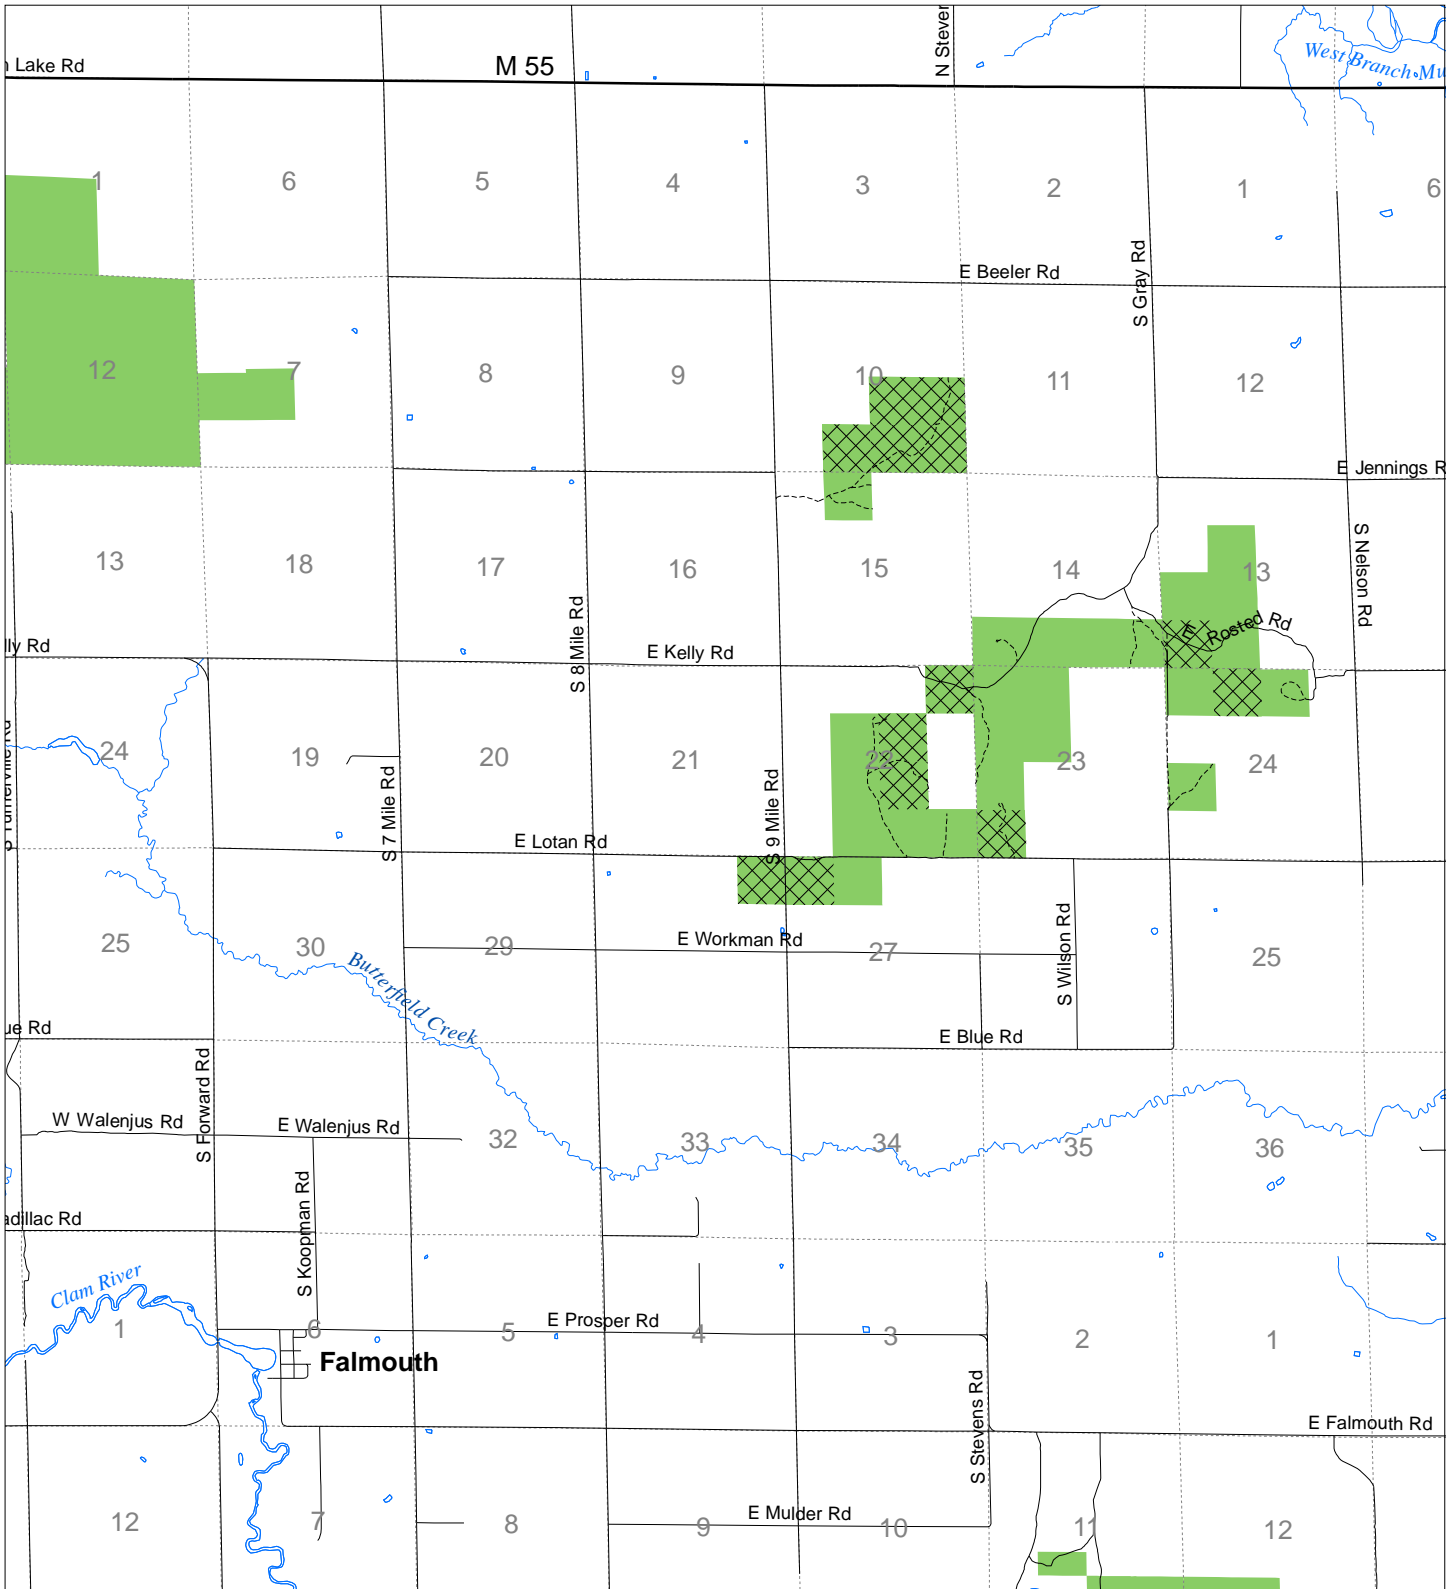

Fuelwood Collection Missaukee County T22N, R06W

- State land open to fuelwood collection
- State land closed to fuelwood collection

Effective: April 1, 2019