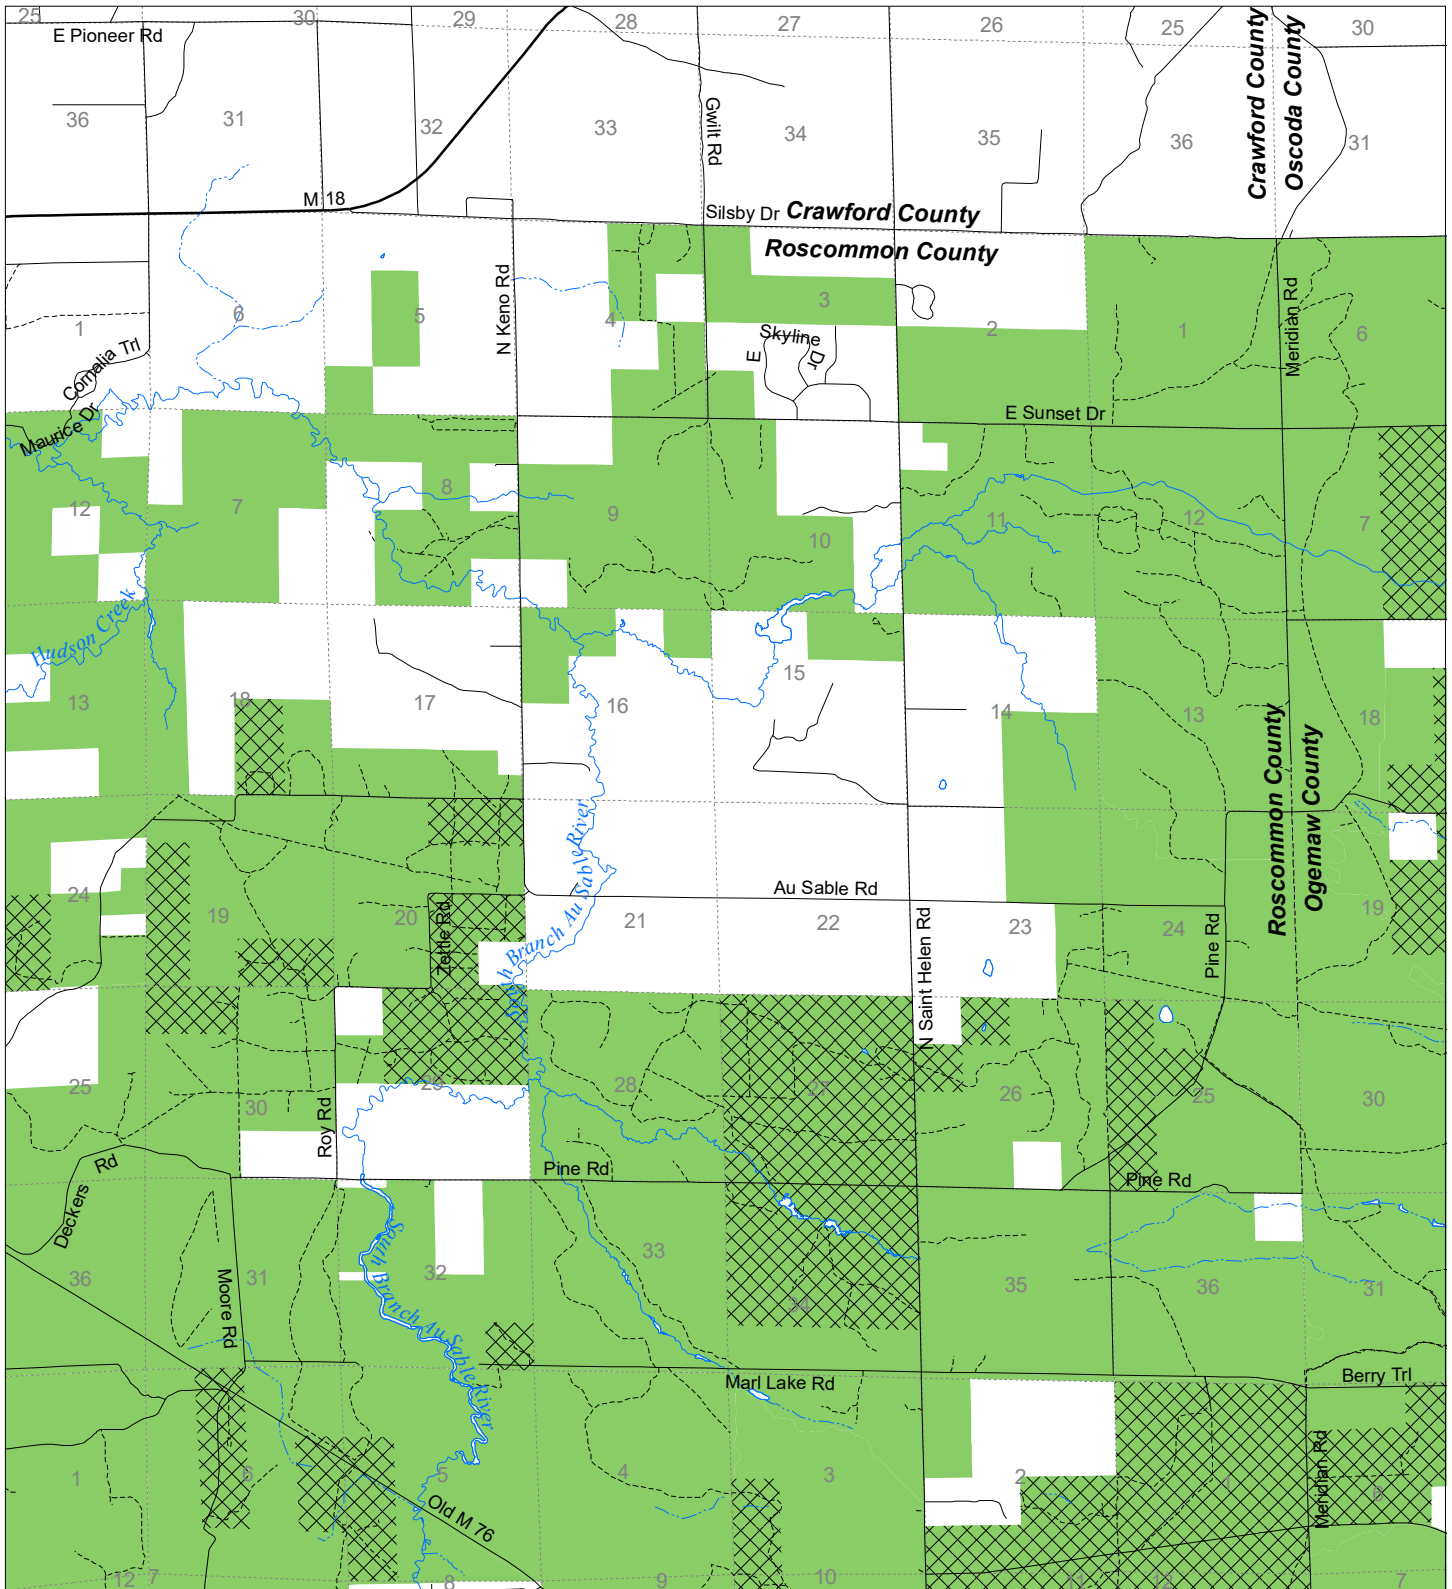

# Fuelwood Collection Roscommon County T24N,R01W

- State land open to fuelwood collection
- State land closed to fuelwood collection

Effective: April 1, 2019