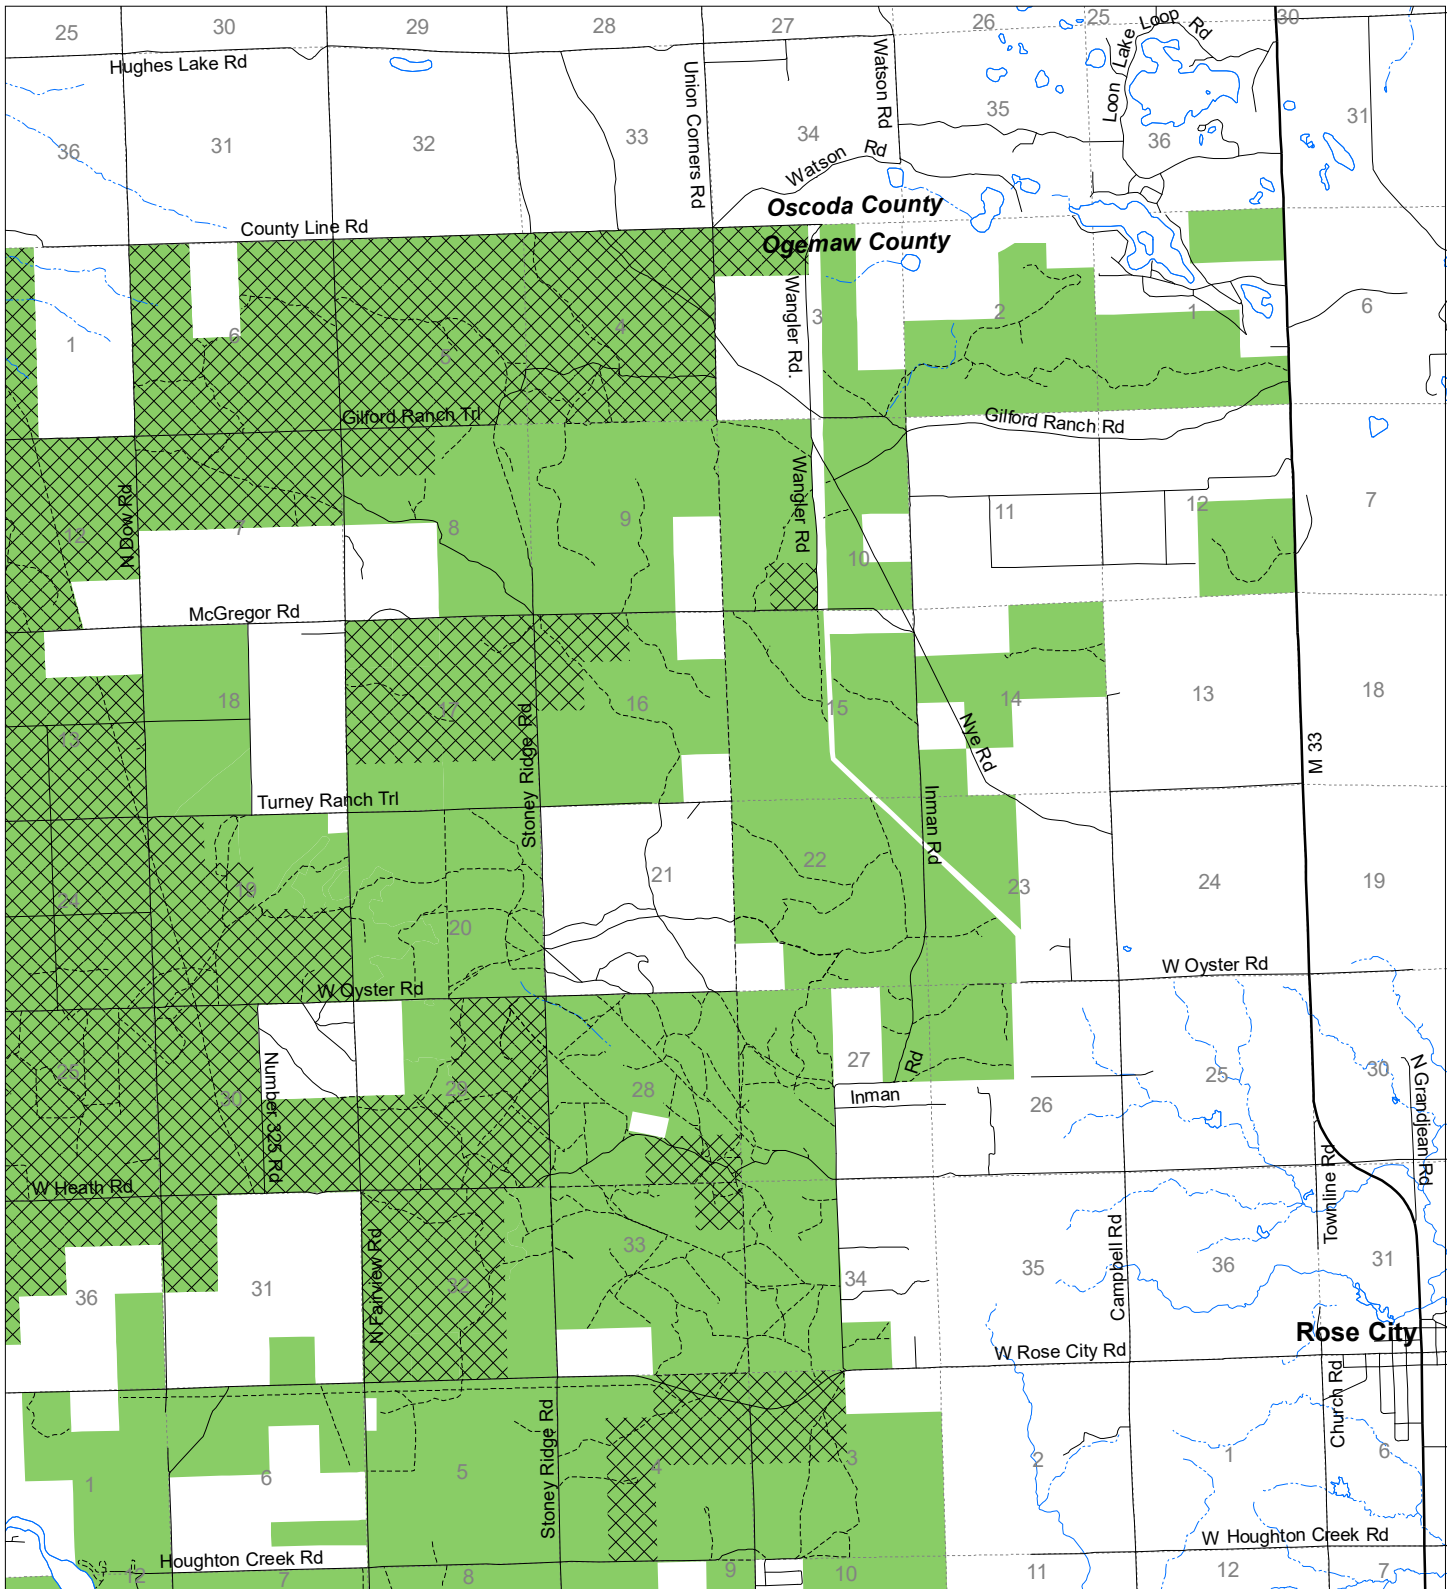

Fuelwood Collection Ogemaw County T24N,R02E

- State land open to fuelwood collection
- State land closed to fuelwood collection

Effective: April 1, 2019

Date: 03/20/2019