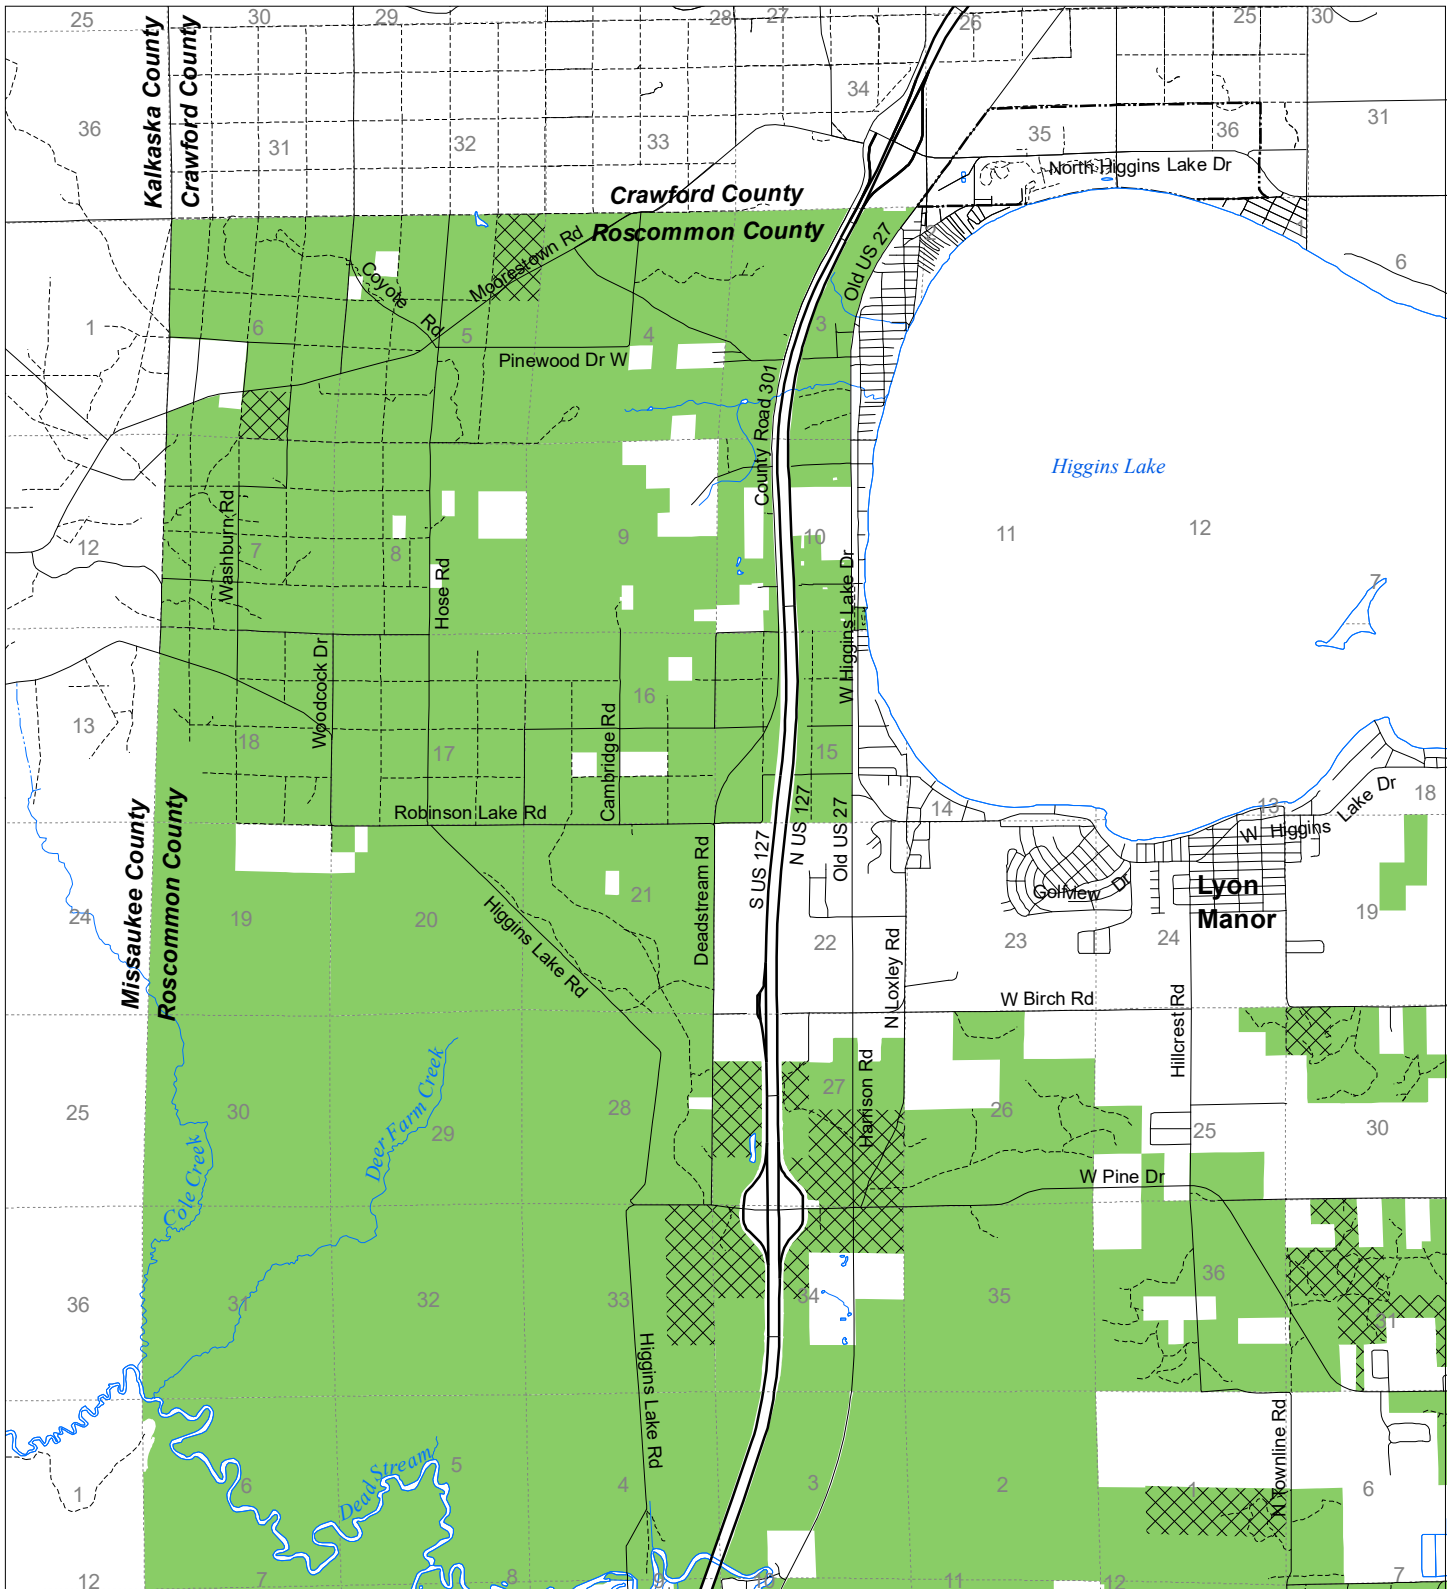

Fuelwood Collection
Roscommon County
T24N,R04W

- State land open to fuelwood collection
- State land closed to fuelwood collection

Effective: April 1, 2019