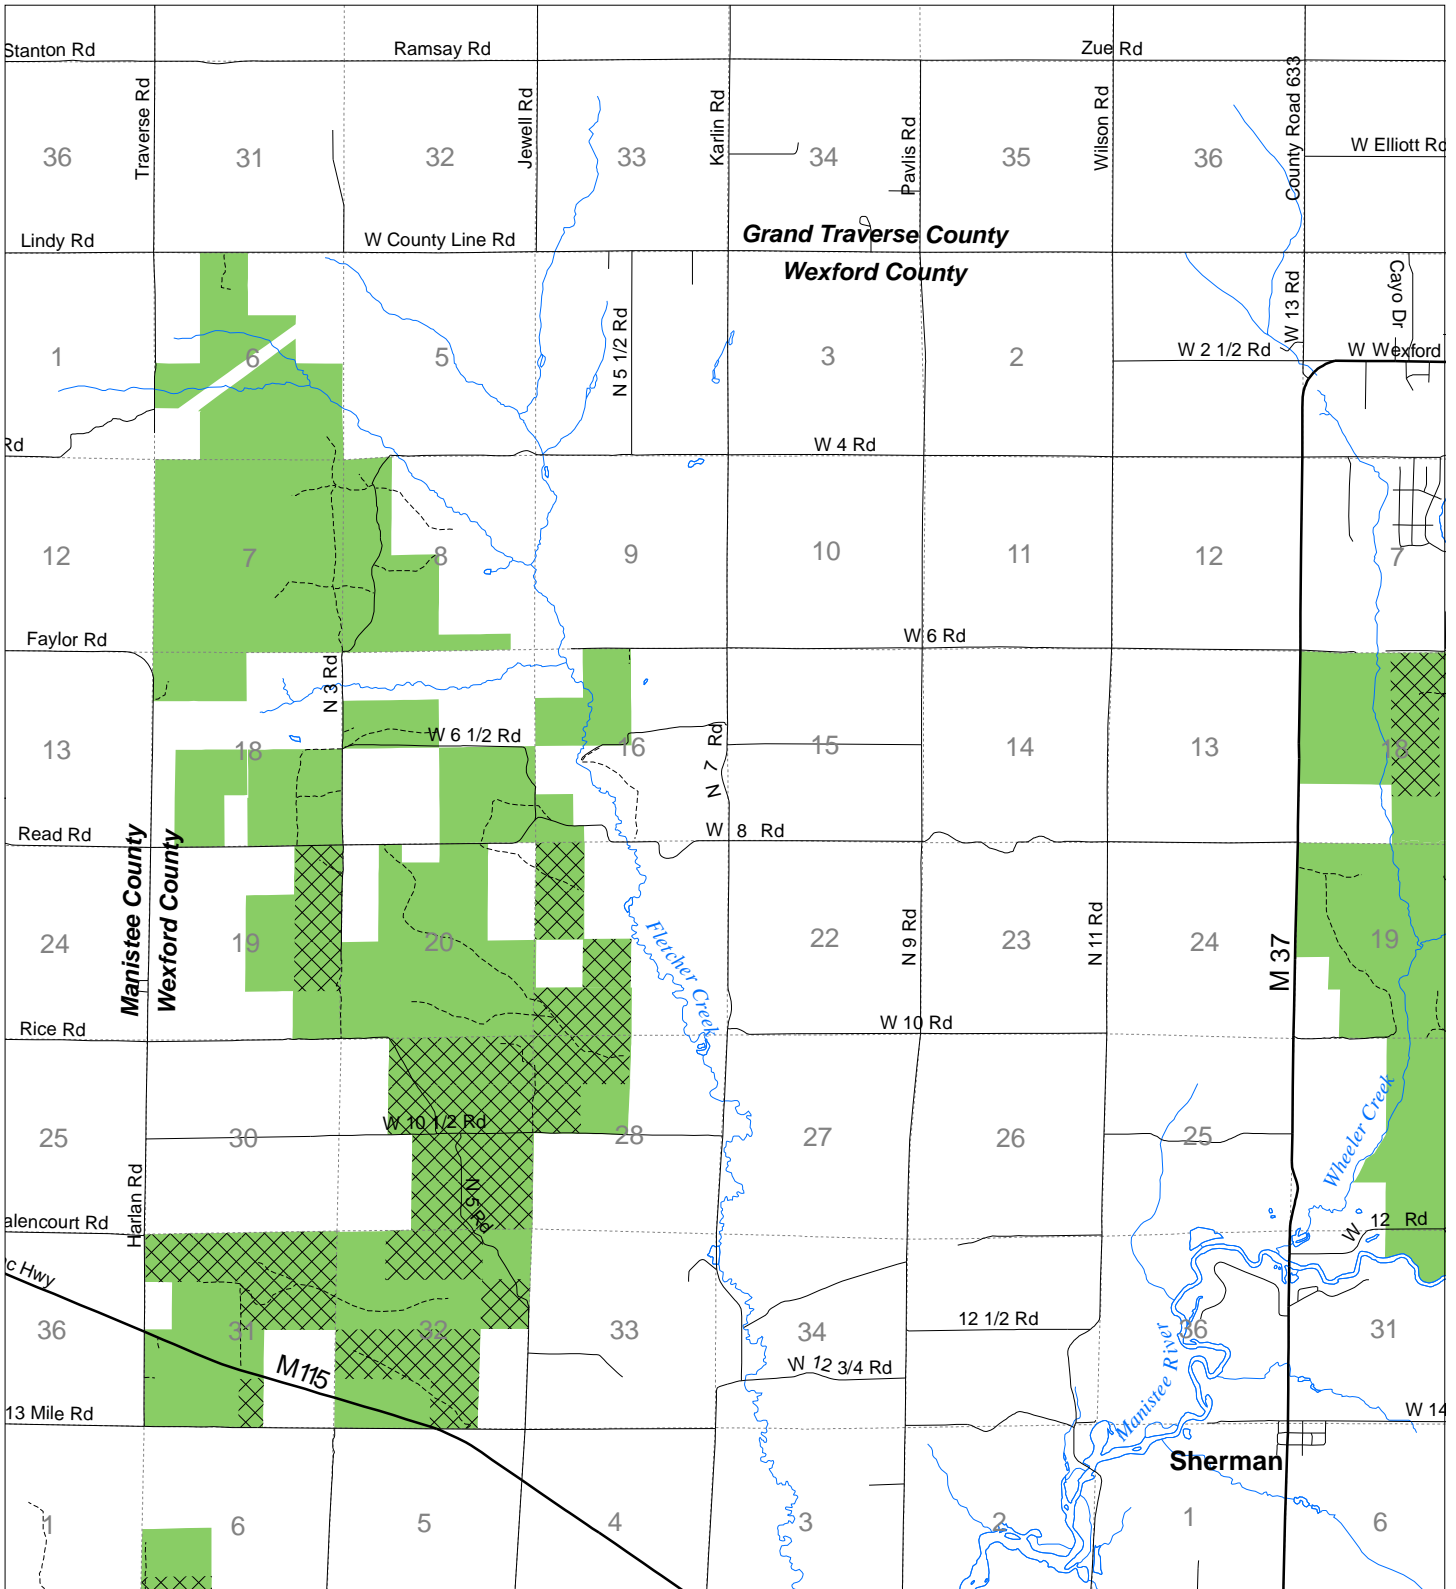

# Fuelwood Collection Wexford County T24N, R12W

- State land open to fuelwood collection
- State land closed to fuelwood collection

Effective: April 1, 2019