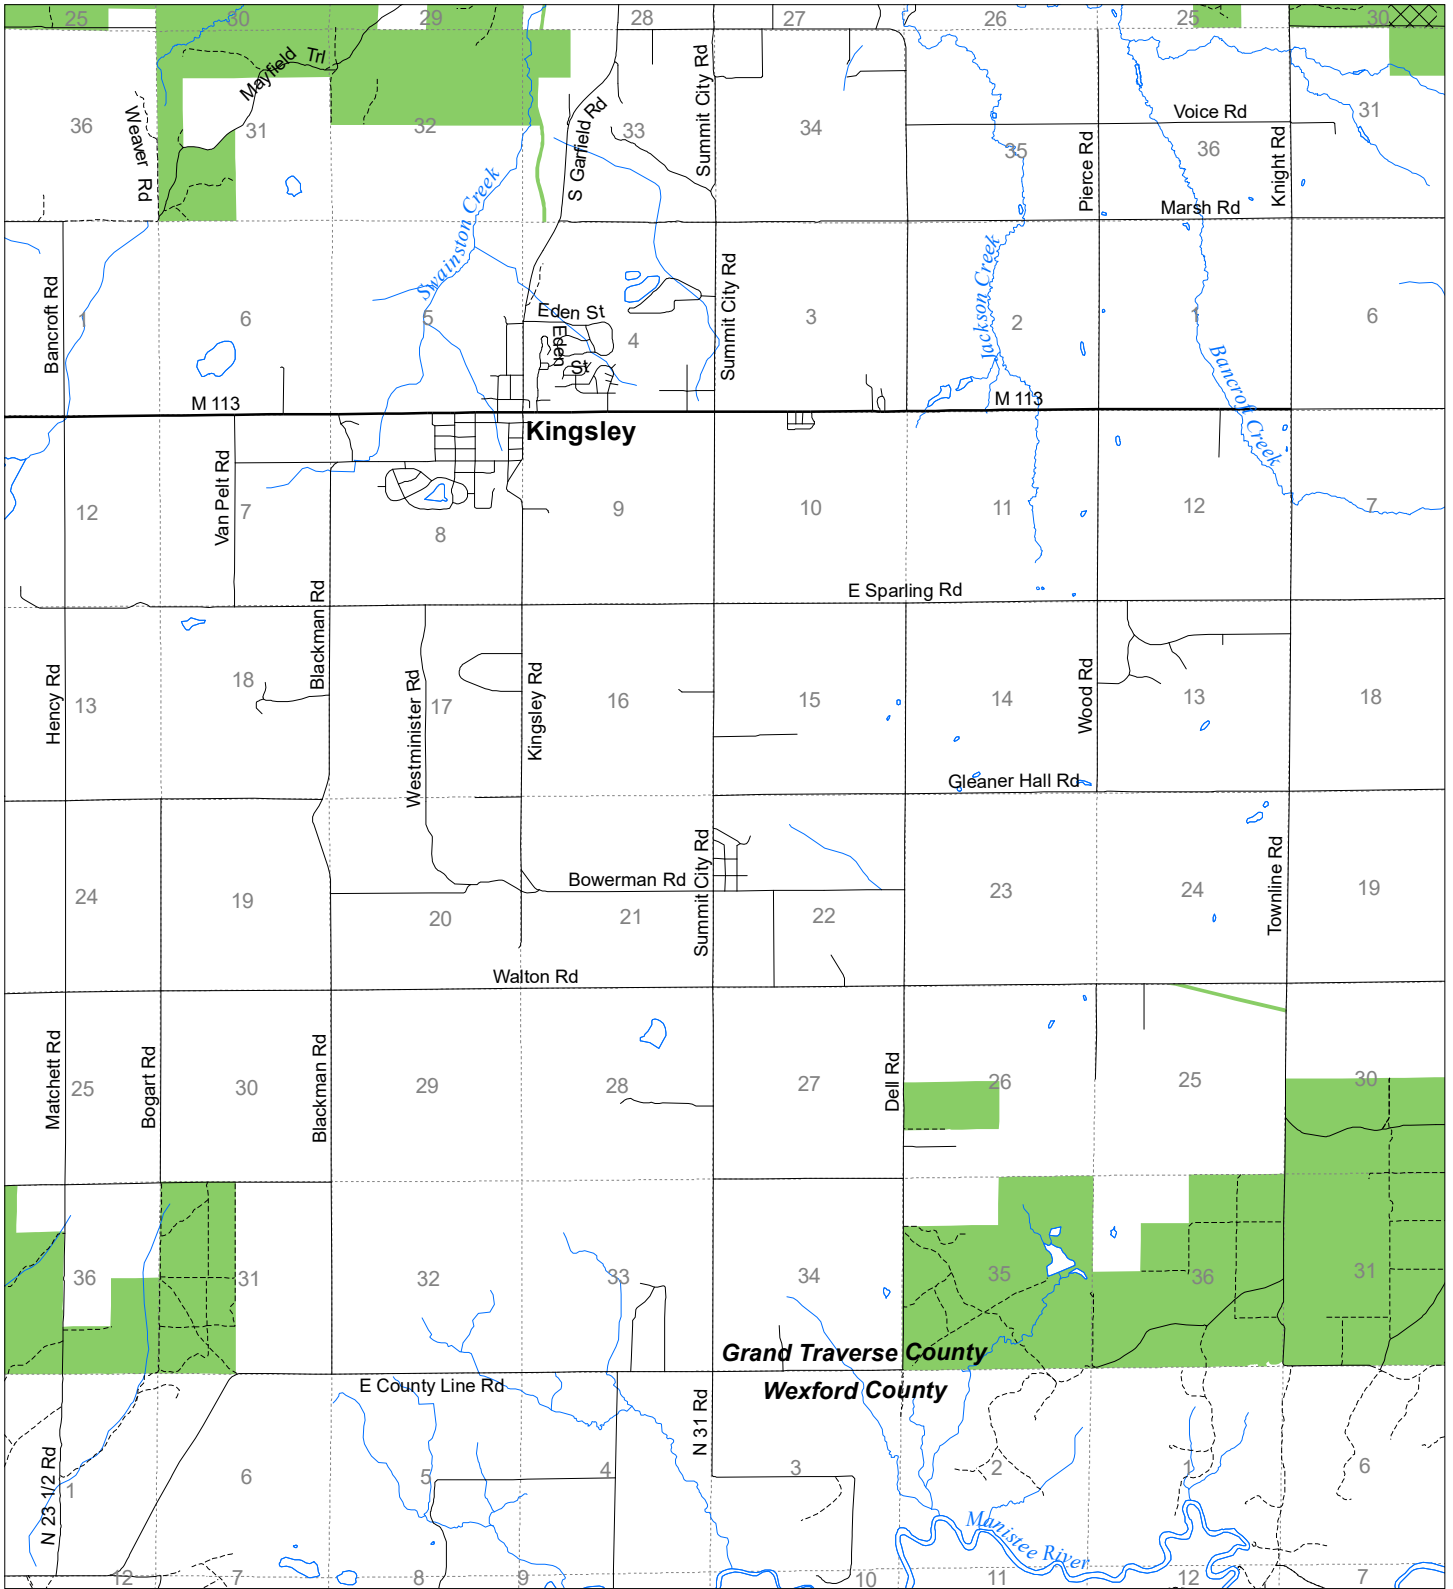

# Fuelwood Collection Grand Traverse County T25N,R10W

- State land open to fuelwood collection
- State land closed to fuelwood collection

Effective: April 1, 2019

Date: 03/20/2019