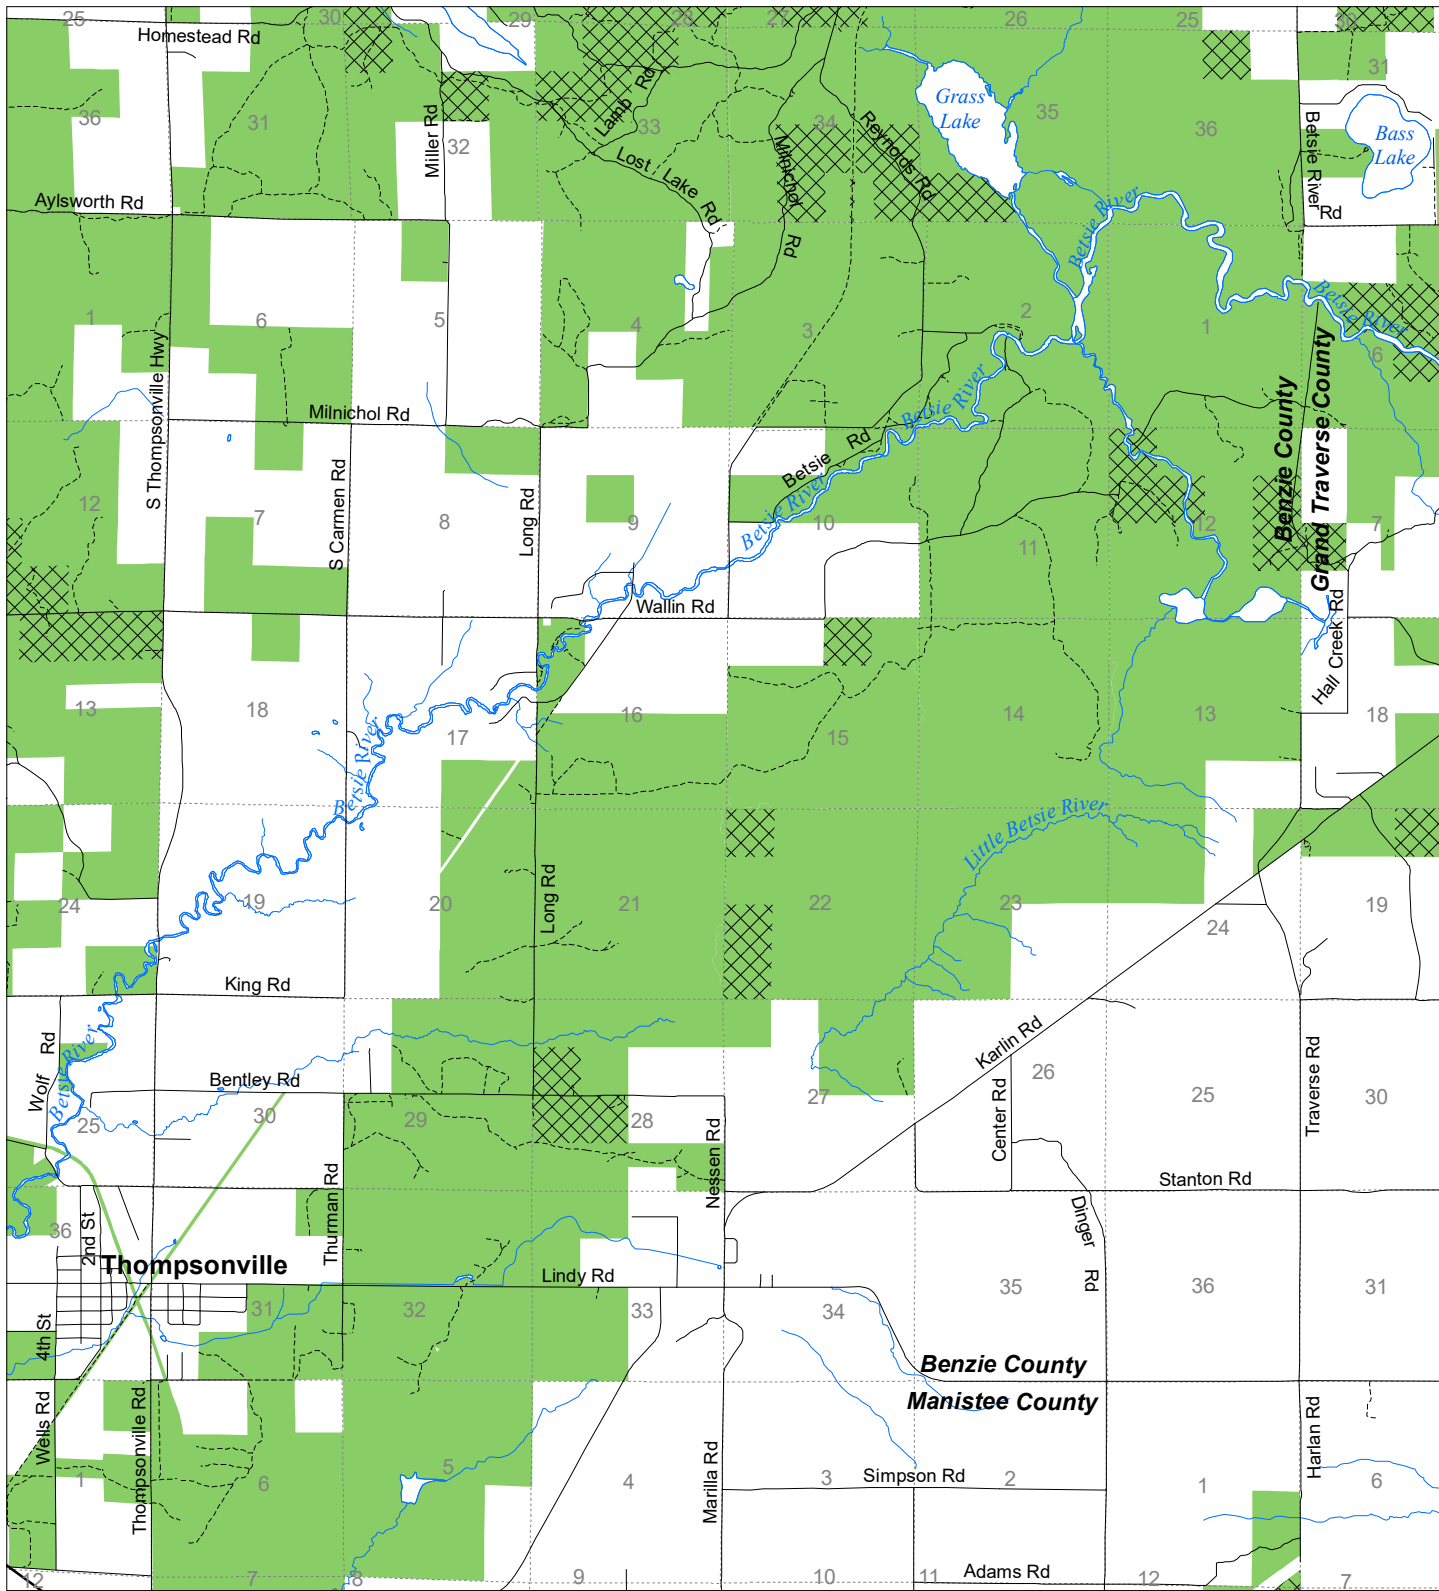

# Fuelwood Collection Benzie County T25N,R13W

- State land open to fuelwood collection
- State land closed to fuelwood collection

Effective: April 1, 2019

Date: 03/20/2019