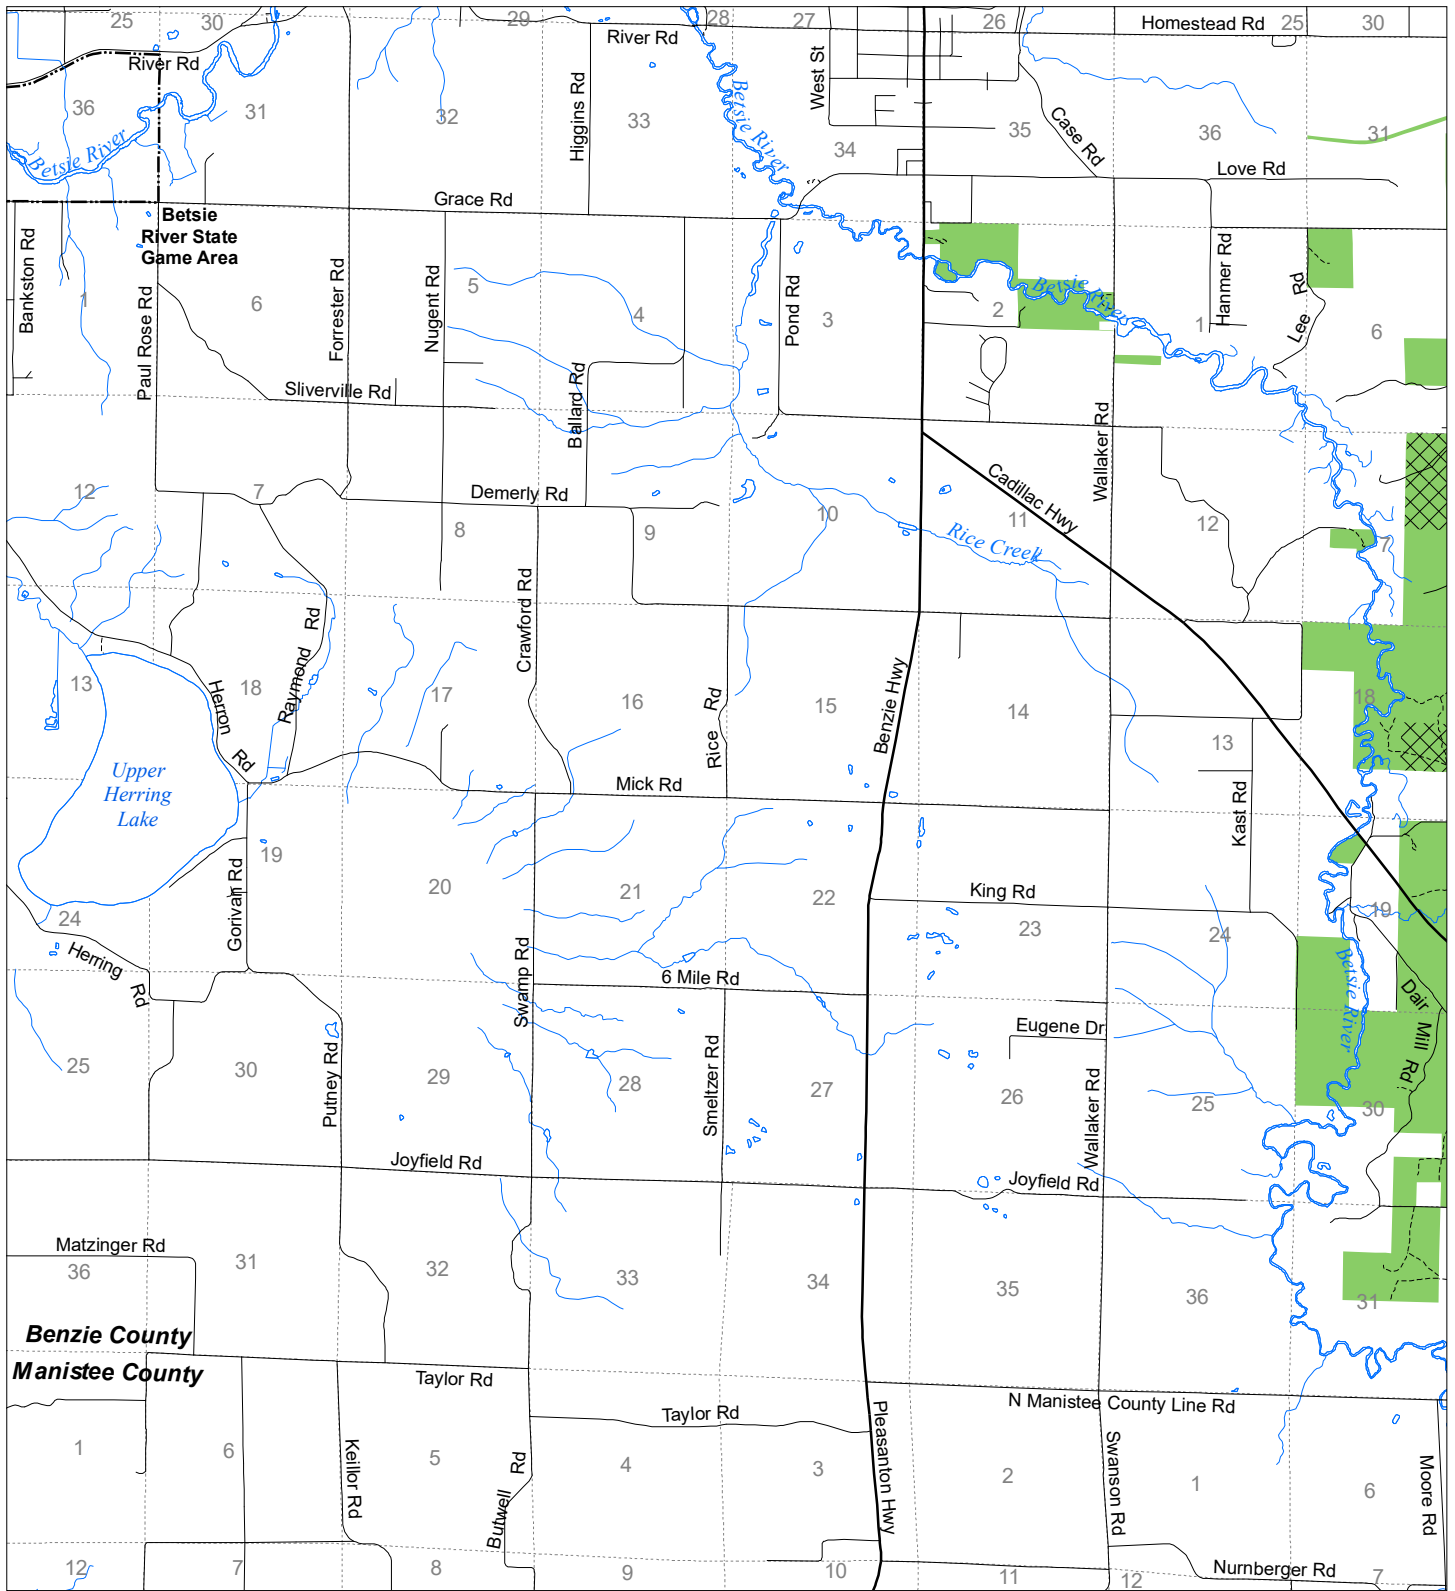

# Fuelwood Collection Benzie County T25N,R15W

- State land open to fuelwood collection
- State land closed to fuelwood collection

Effective: April 1, 2019

Date: 03/20/2019