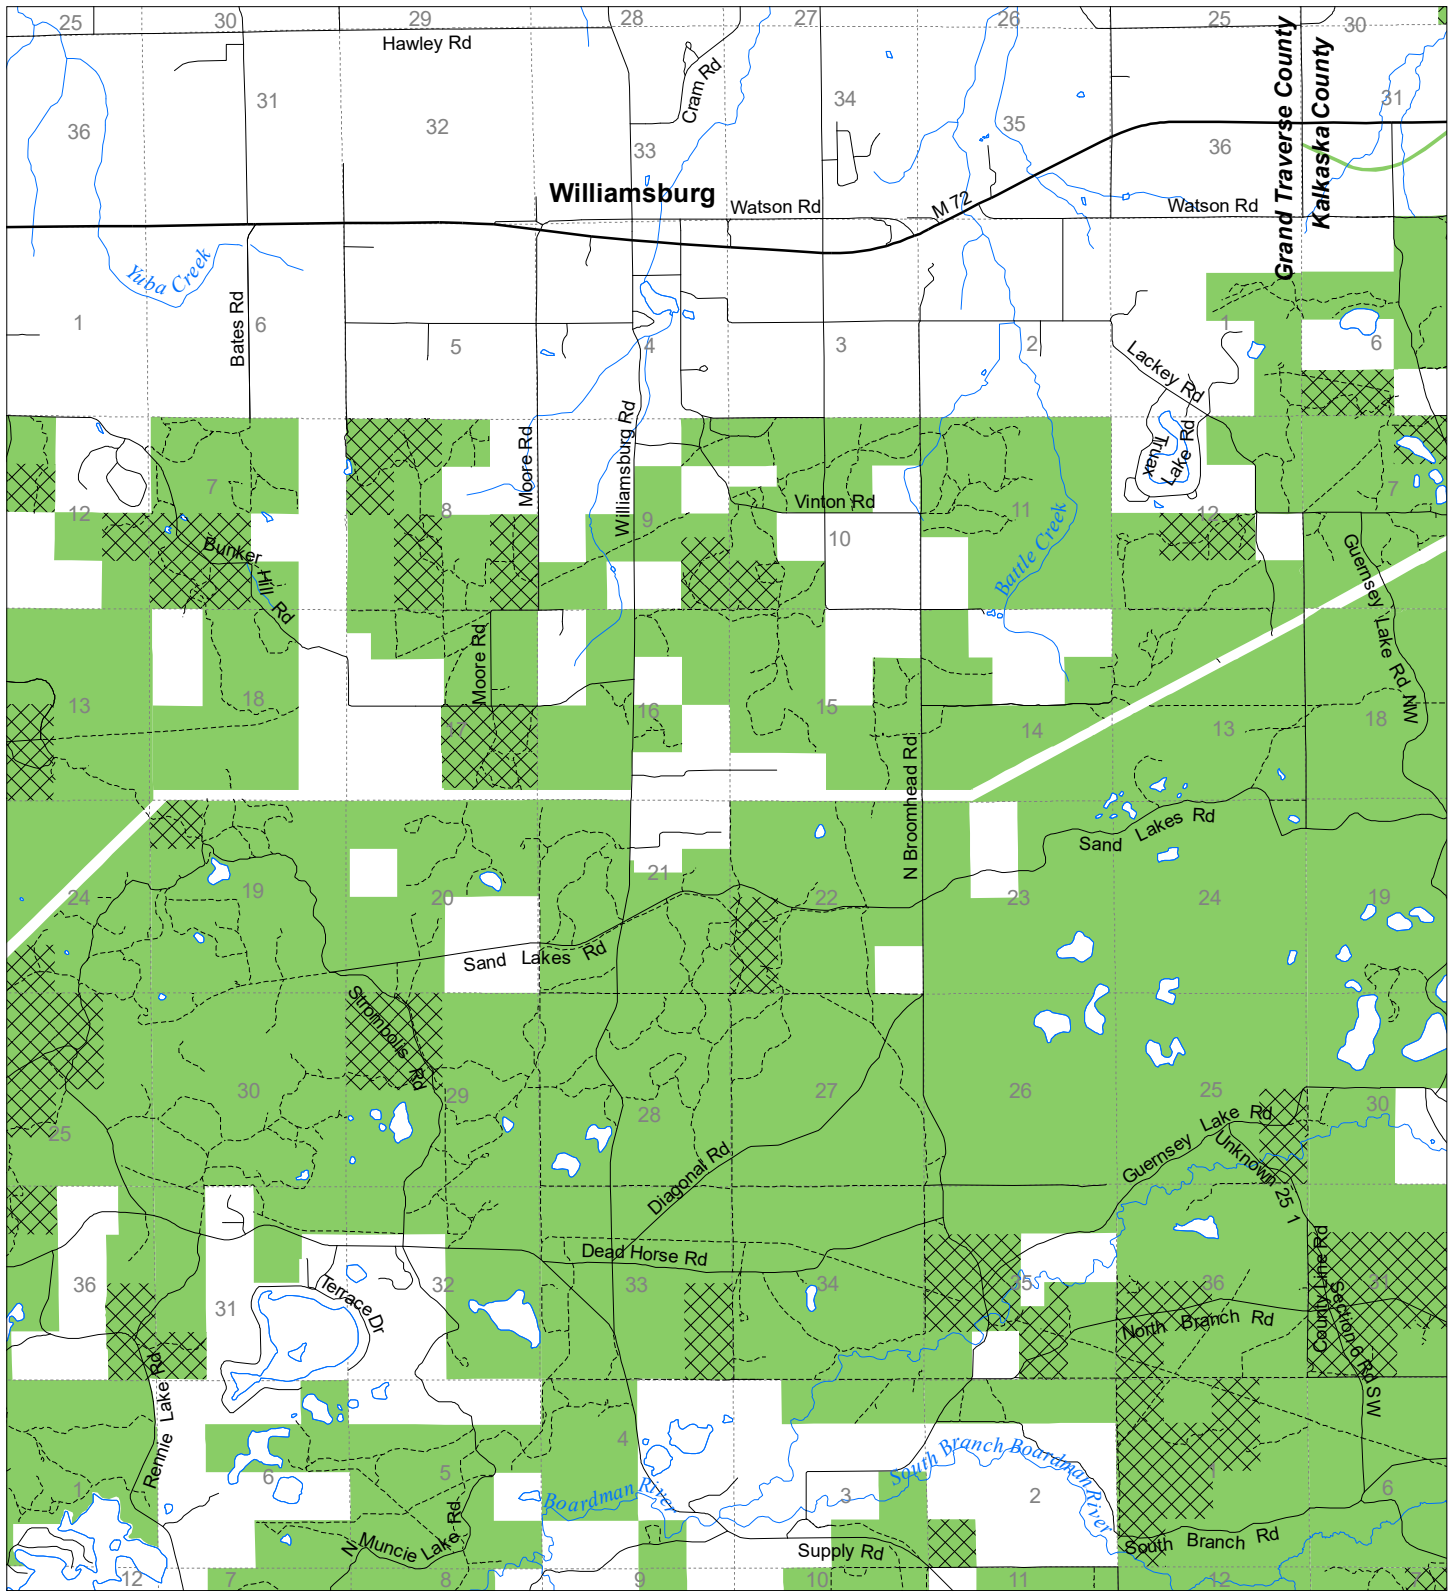

Fuelwood Collection Grand Traverse County T27N,R09W

- State land open to fuelwood collection
- State land closed to fuelwood collection

Effective: April 1, 2019