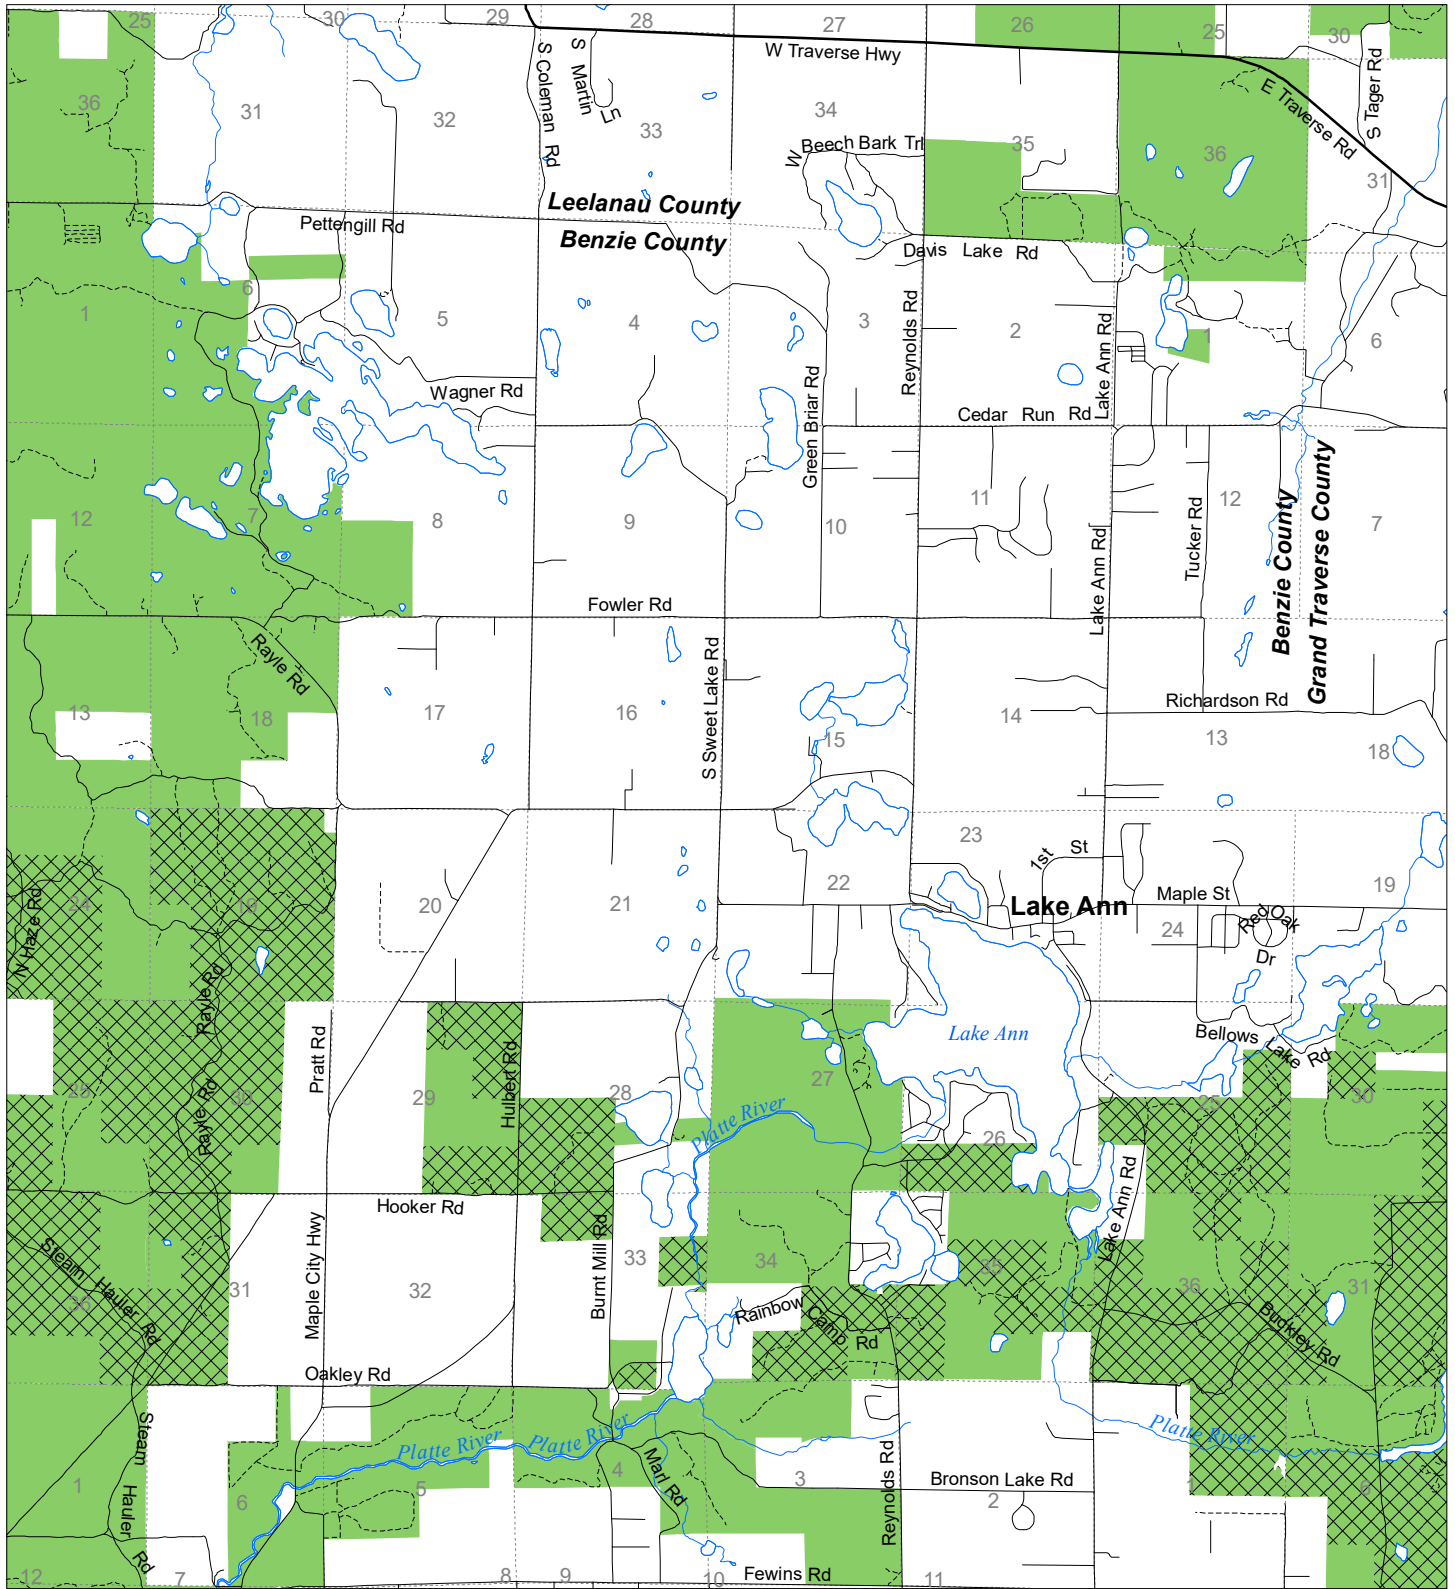

Fuelwood Collection
 Benzie County
T27N,R13W

- State land open to fuelwood collection
- State land closed to fuelwood collection

Effective: April 1, 2019

Date: 03/20/2019