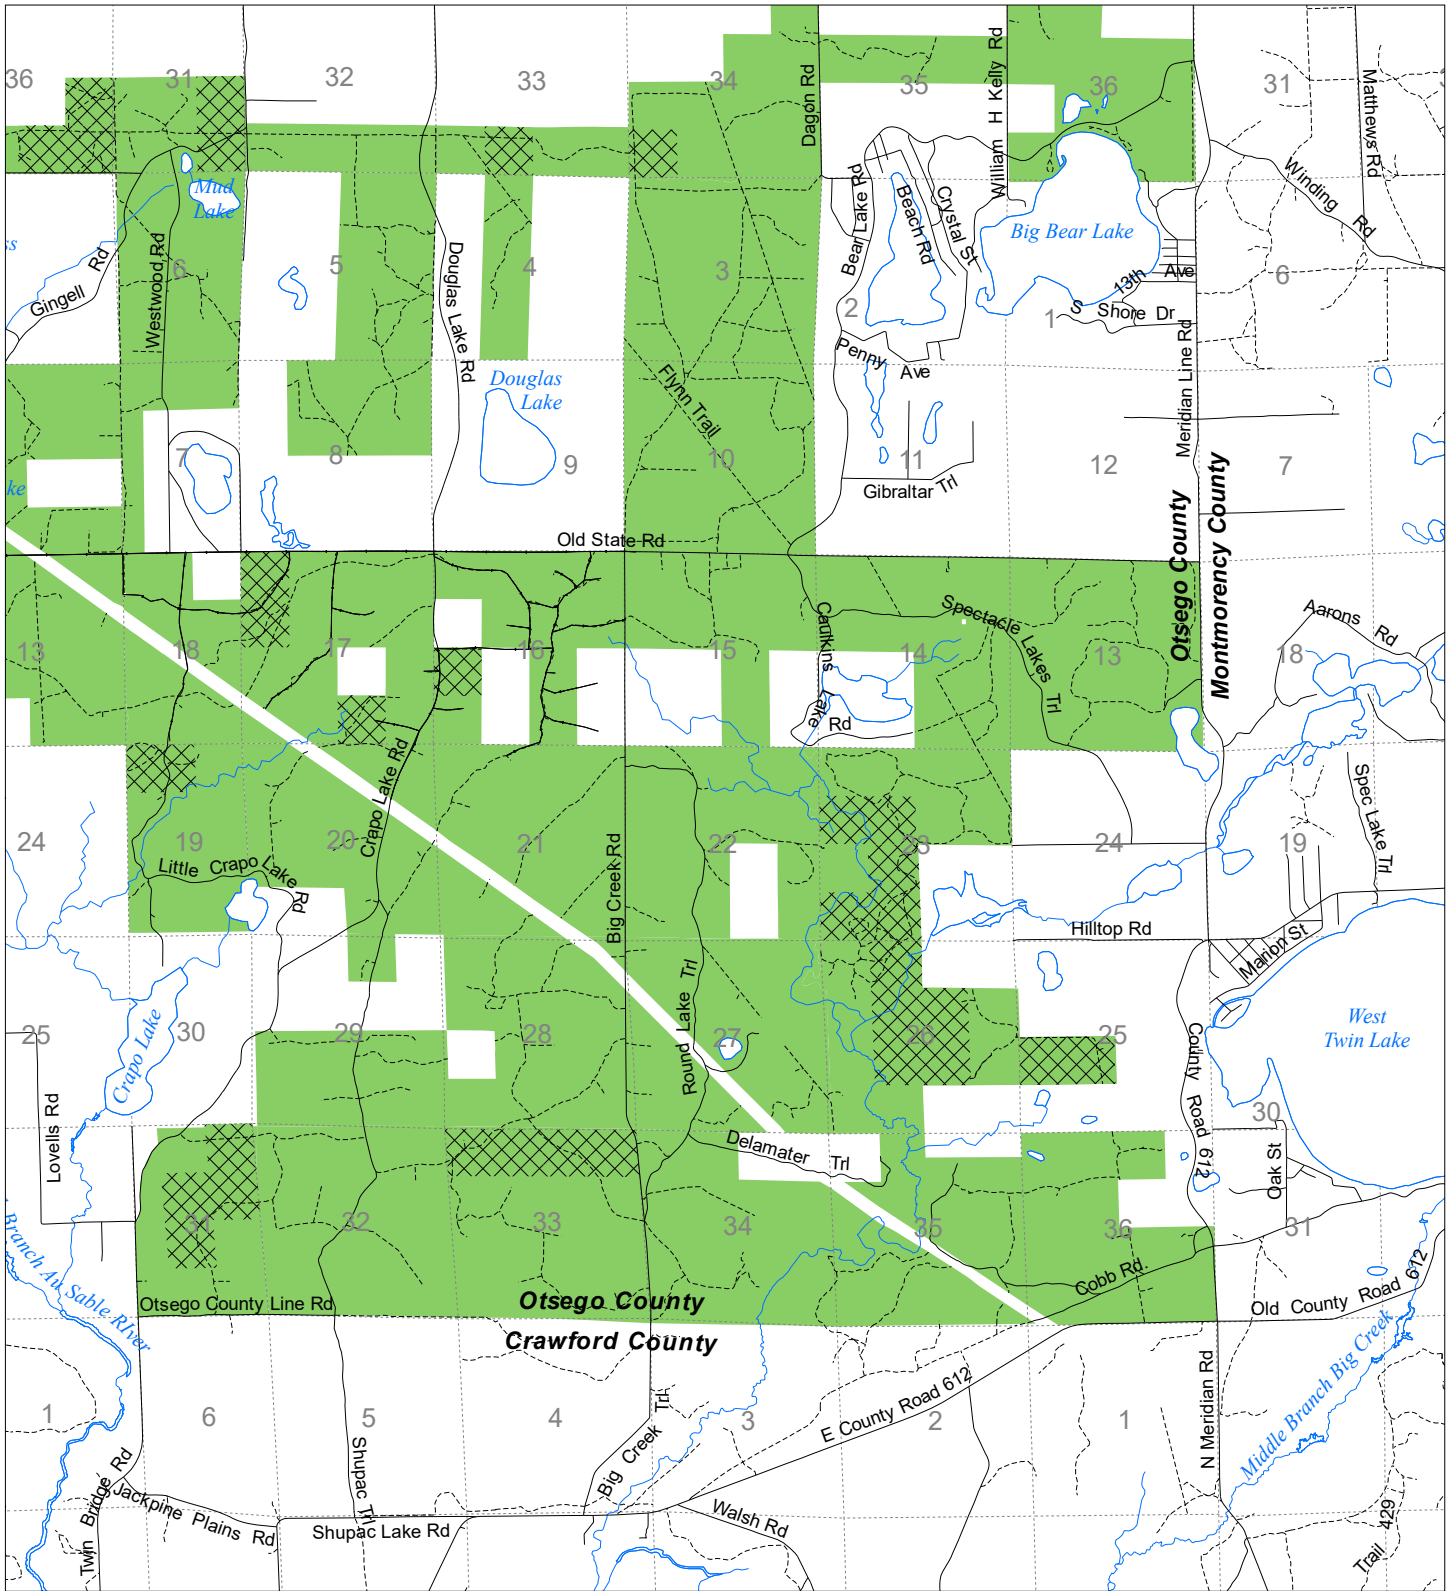

Fuelwood Collection  
 Otsego County  
**T29N, R01W**

- State land open to fuelwood collection
- State land closed to fuelwood collection

Effective: April 1, 2019