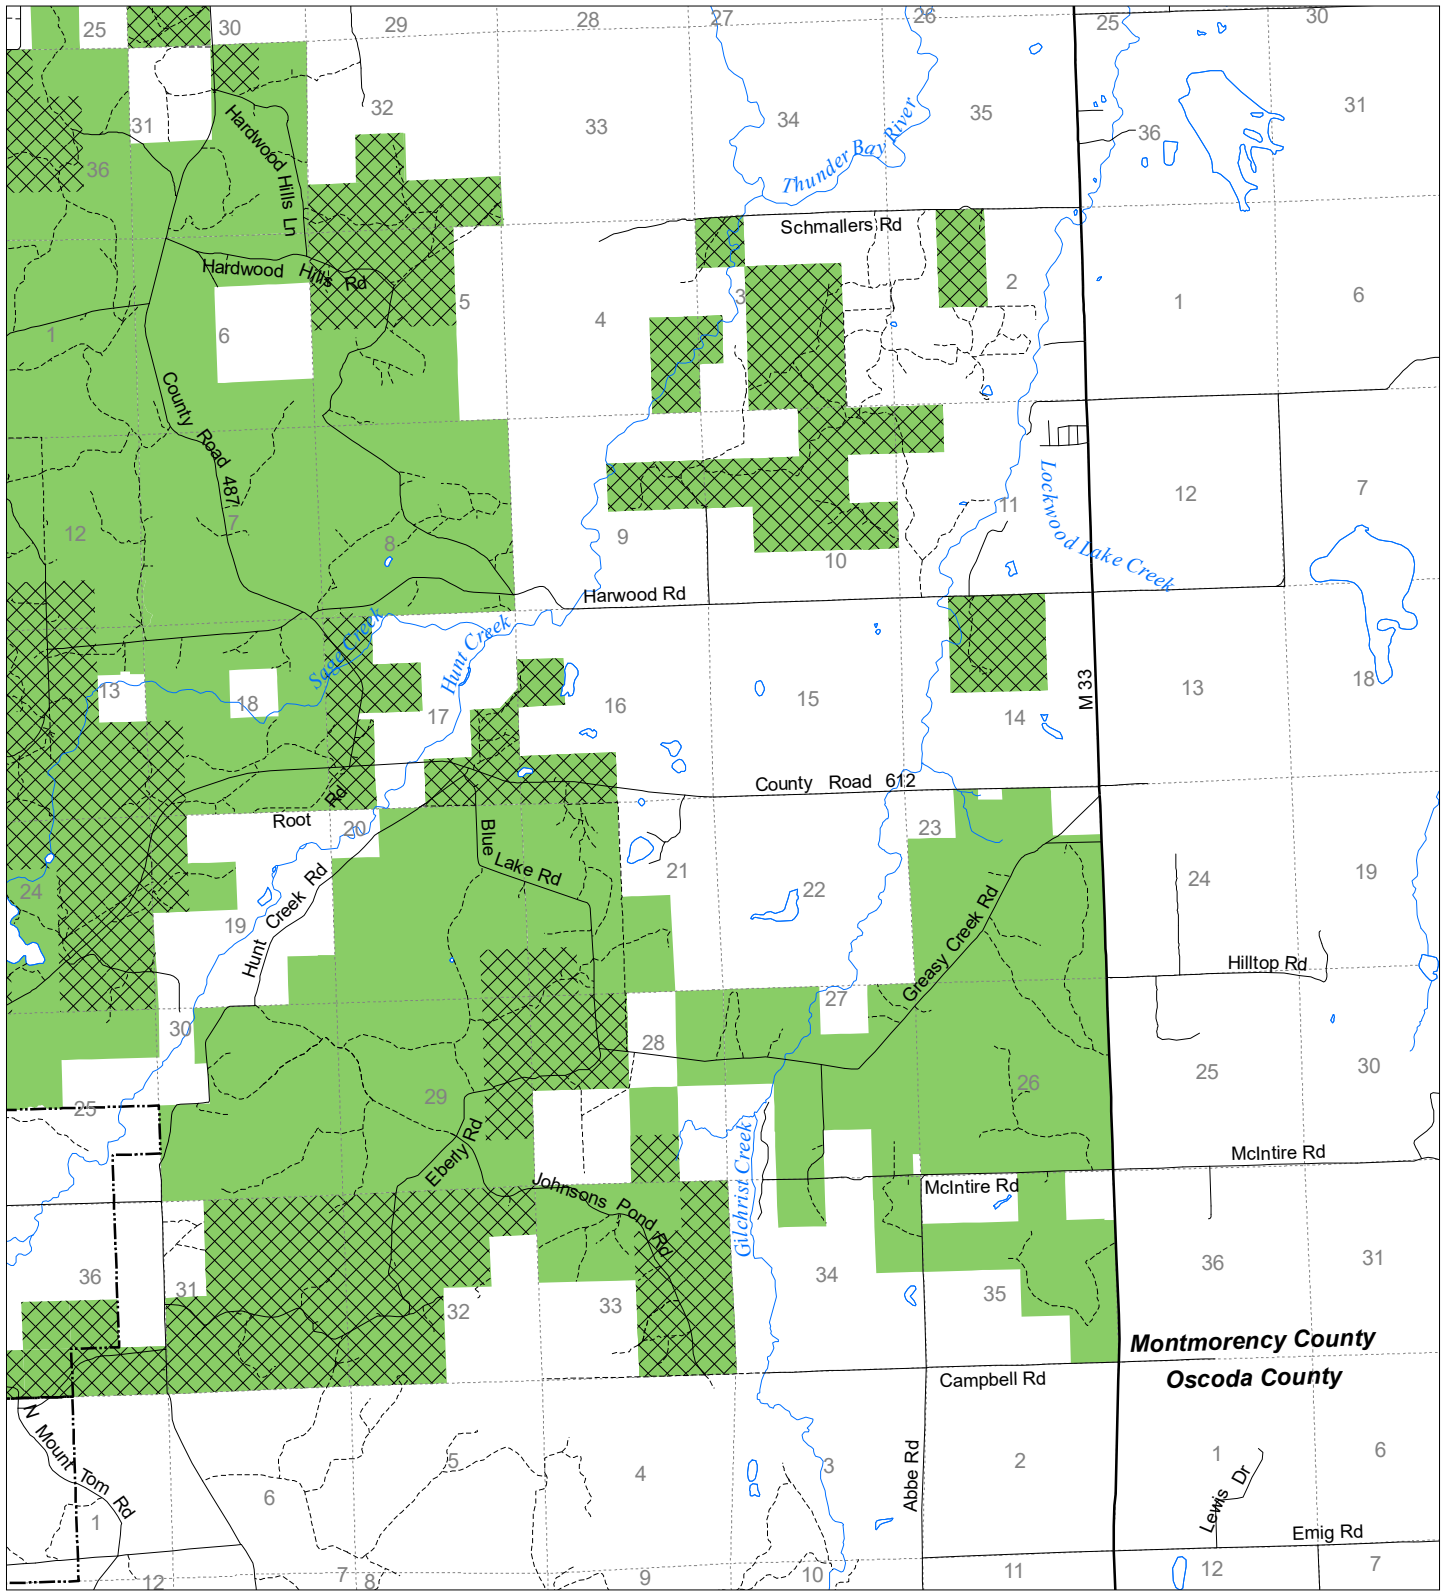

# Fuelwood Collection Montmorency County T29N,R03E

- State land open to fuelwood collection
- State land closed to fuelwood collection

Effective: April 1, 2019