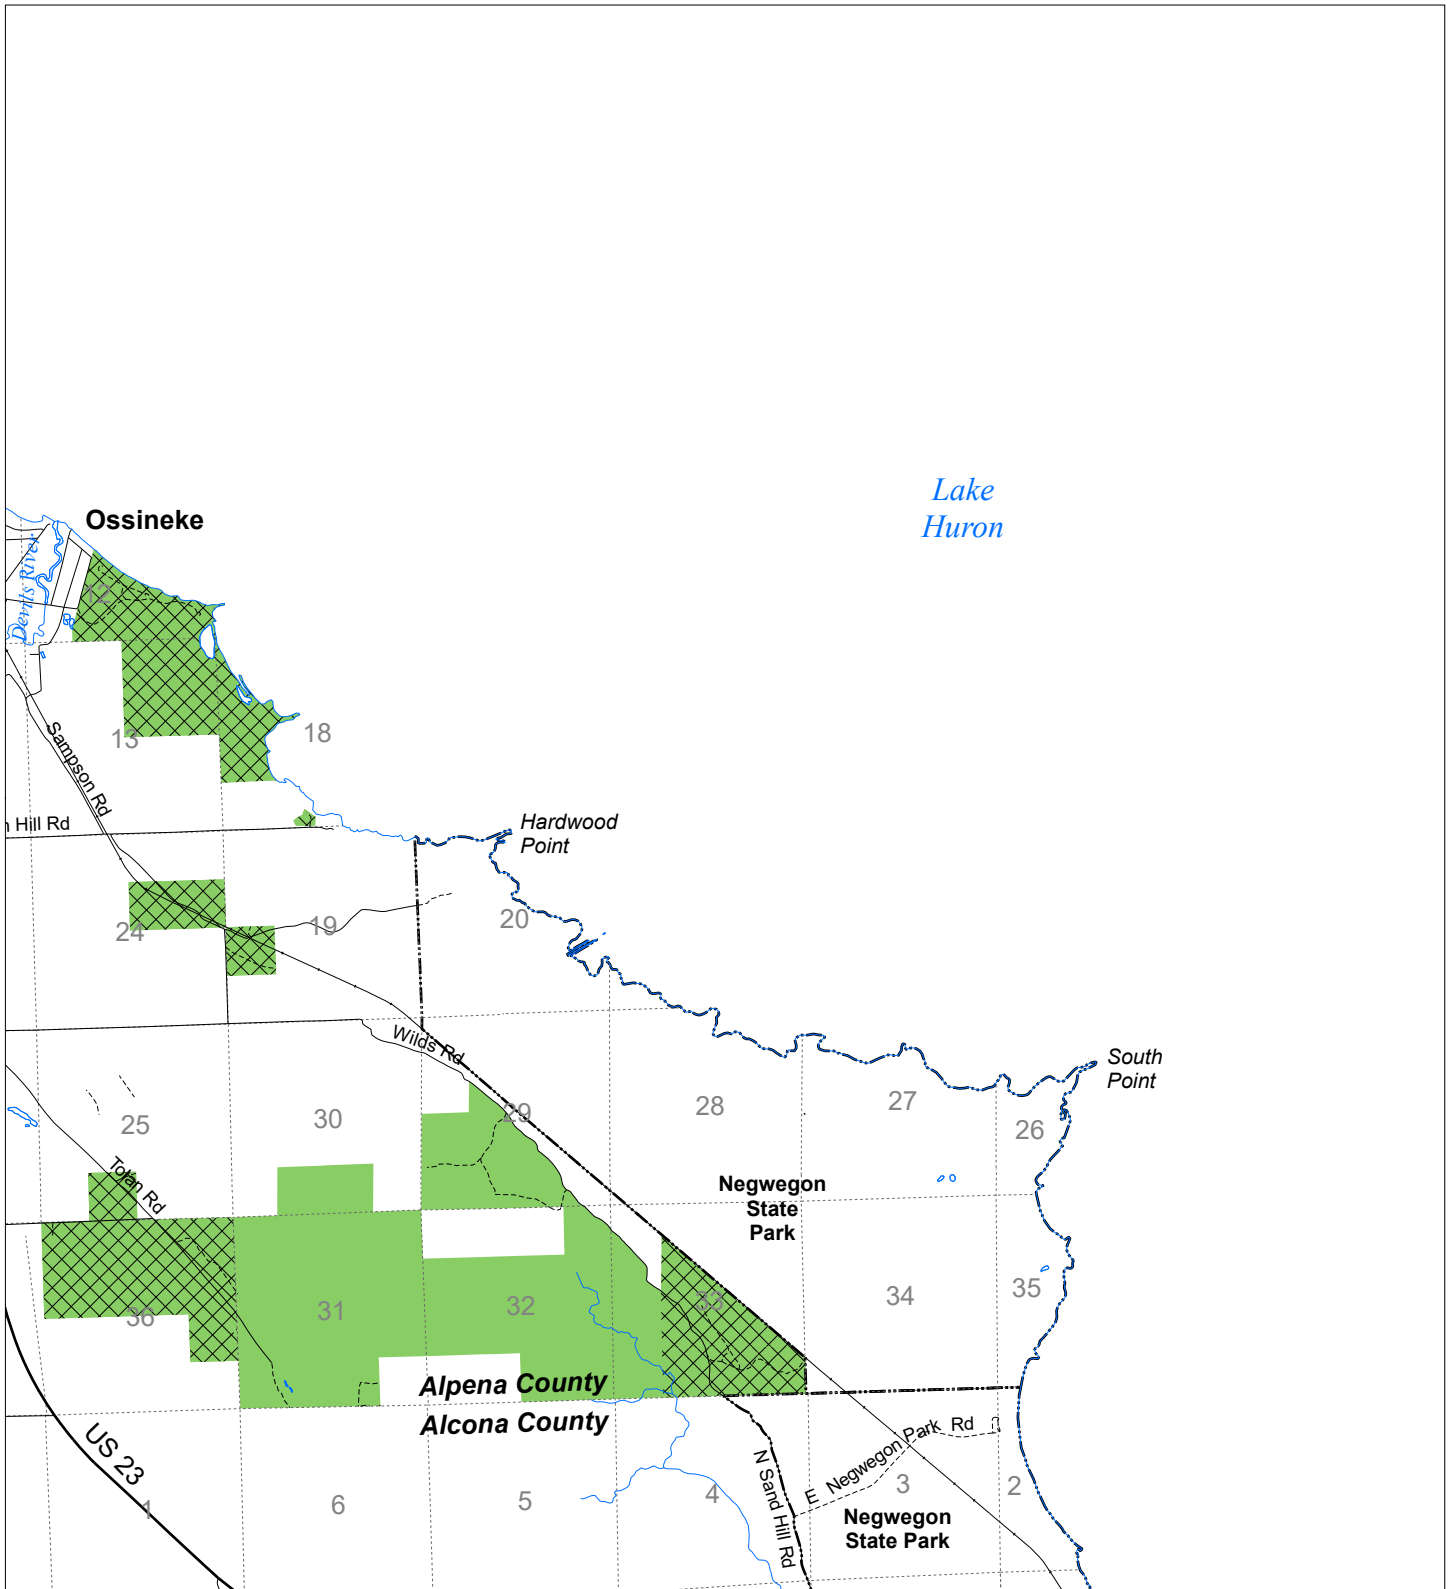

Fuelwood Collection
 Alpena County
T29N, R09E

- State land open to fuelwood collection
- State land closed to fuelwood collection

Effective: April 1, 2019