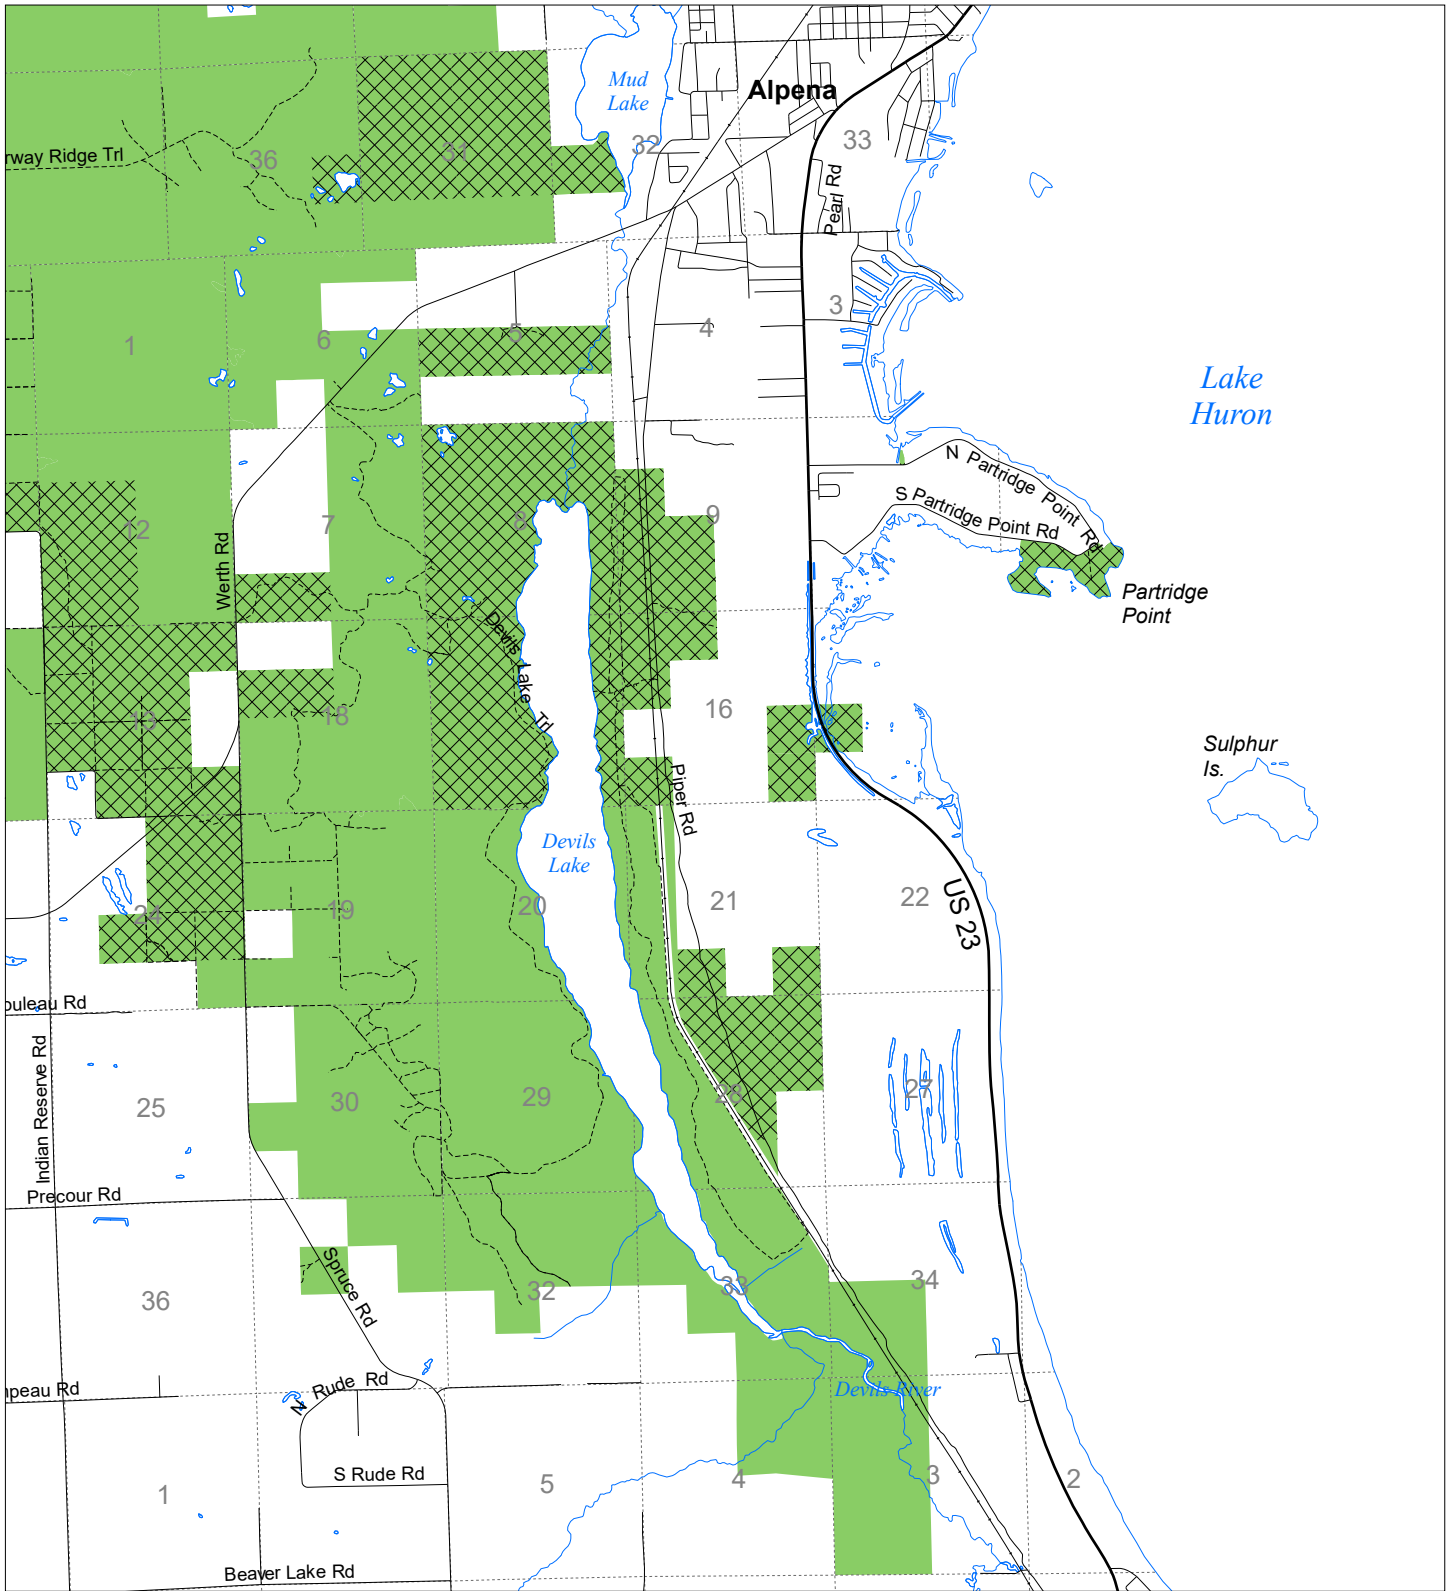

Fuelwood Collection  
Alpena County  
**T30N, R08E**

- State land open to fuelwood collection
- State land closed to fuelwood collection

Effective: April 1, 2019