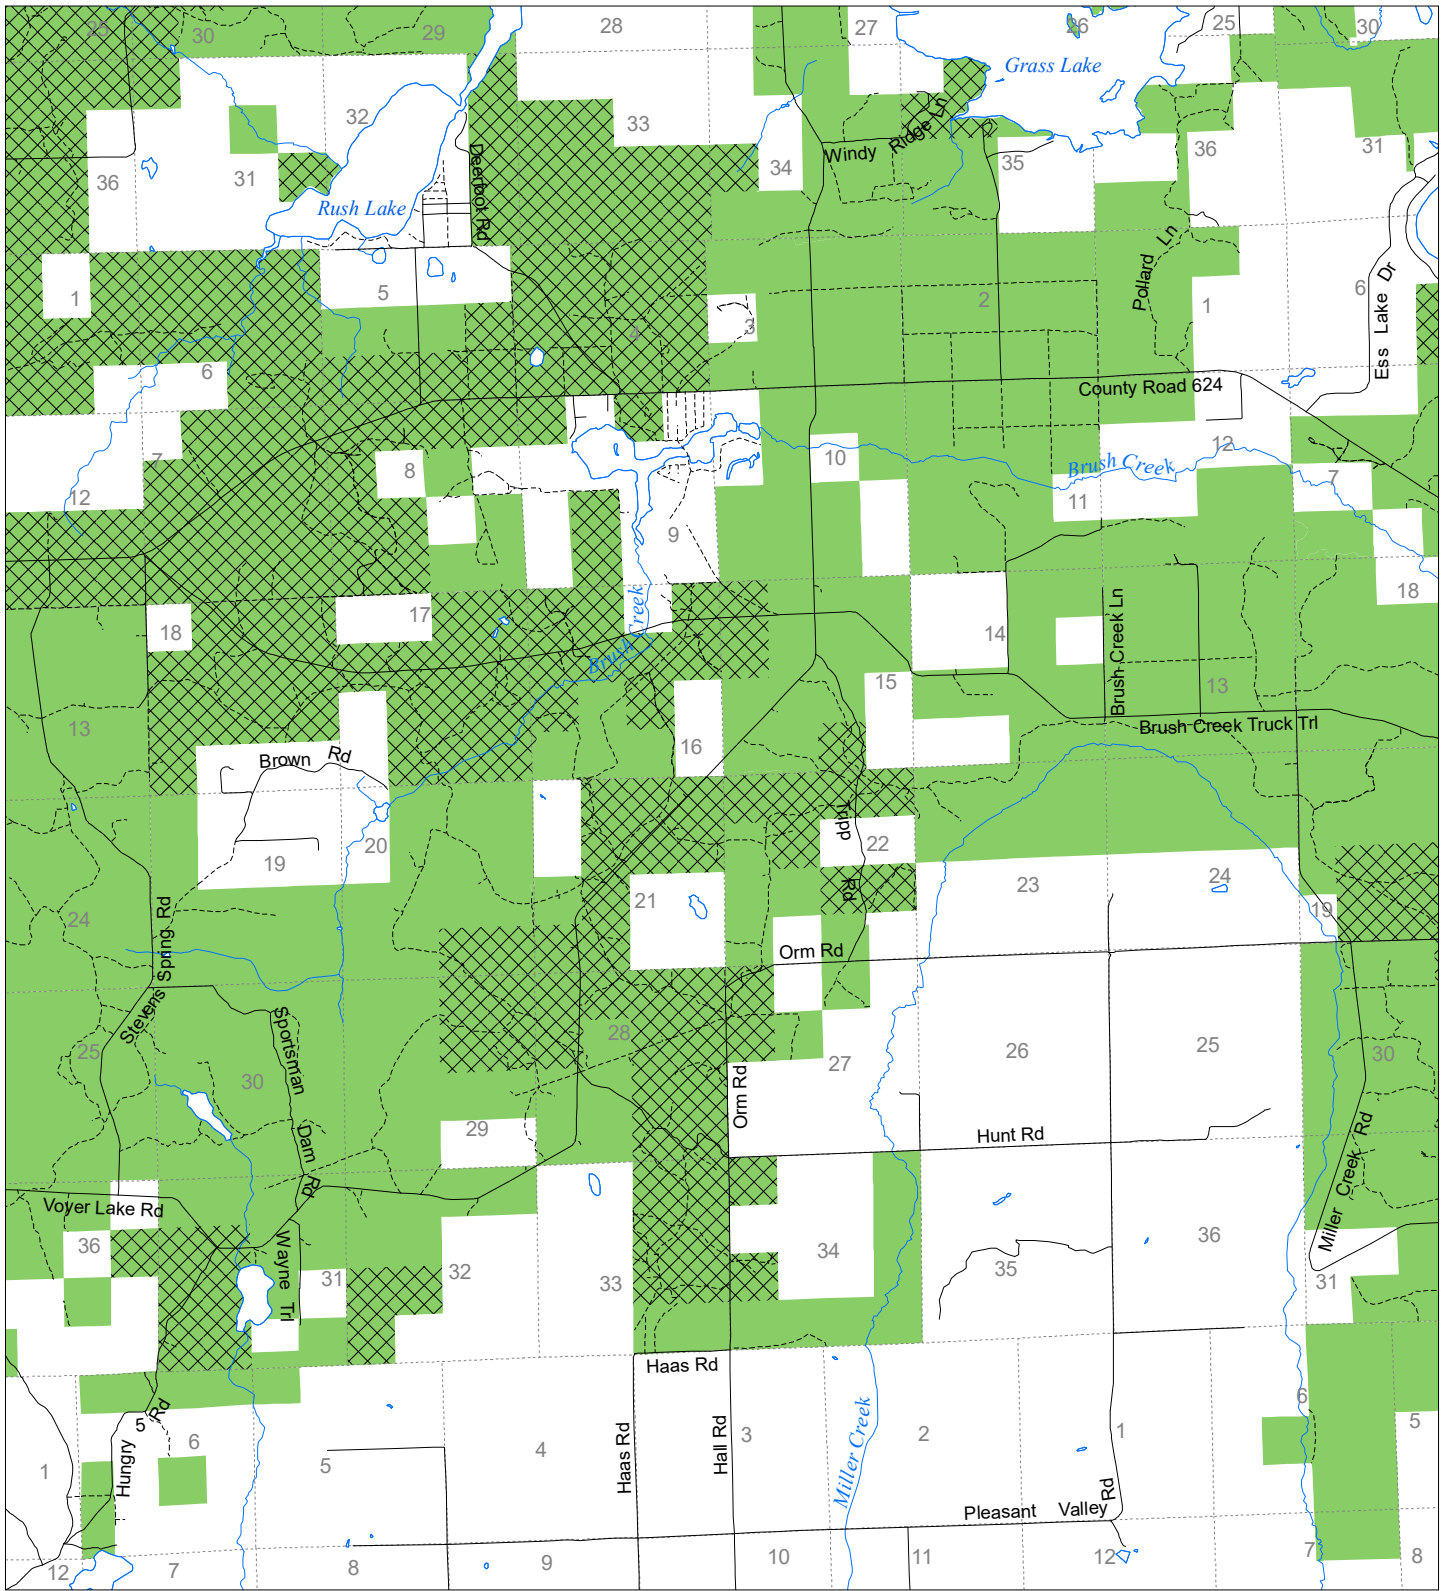

Fuelwood Collection Montmorency County T31N,R03E

- State land open to fuelwood collection
- State land closed to fuelwood collection

Effective: April 1, 2019