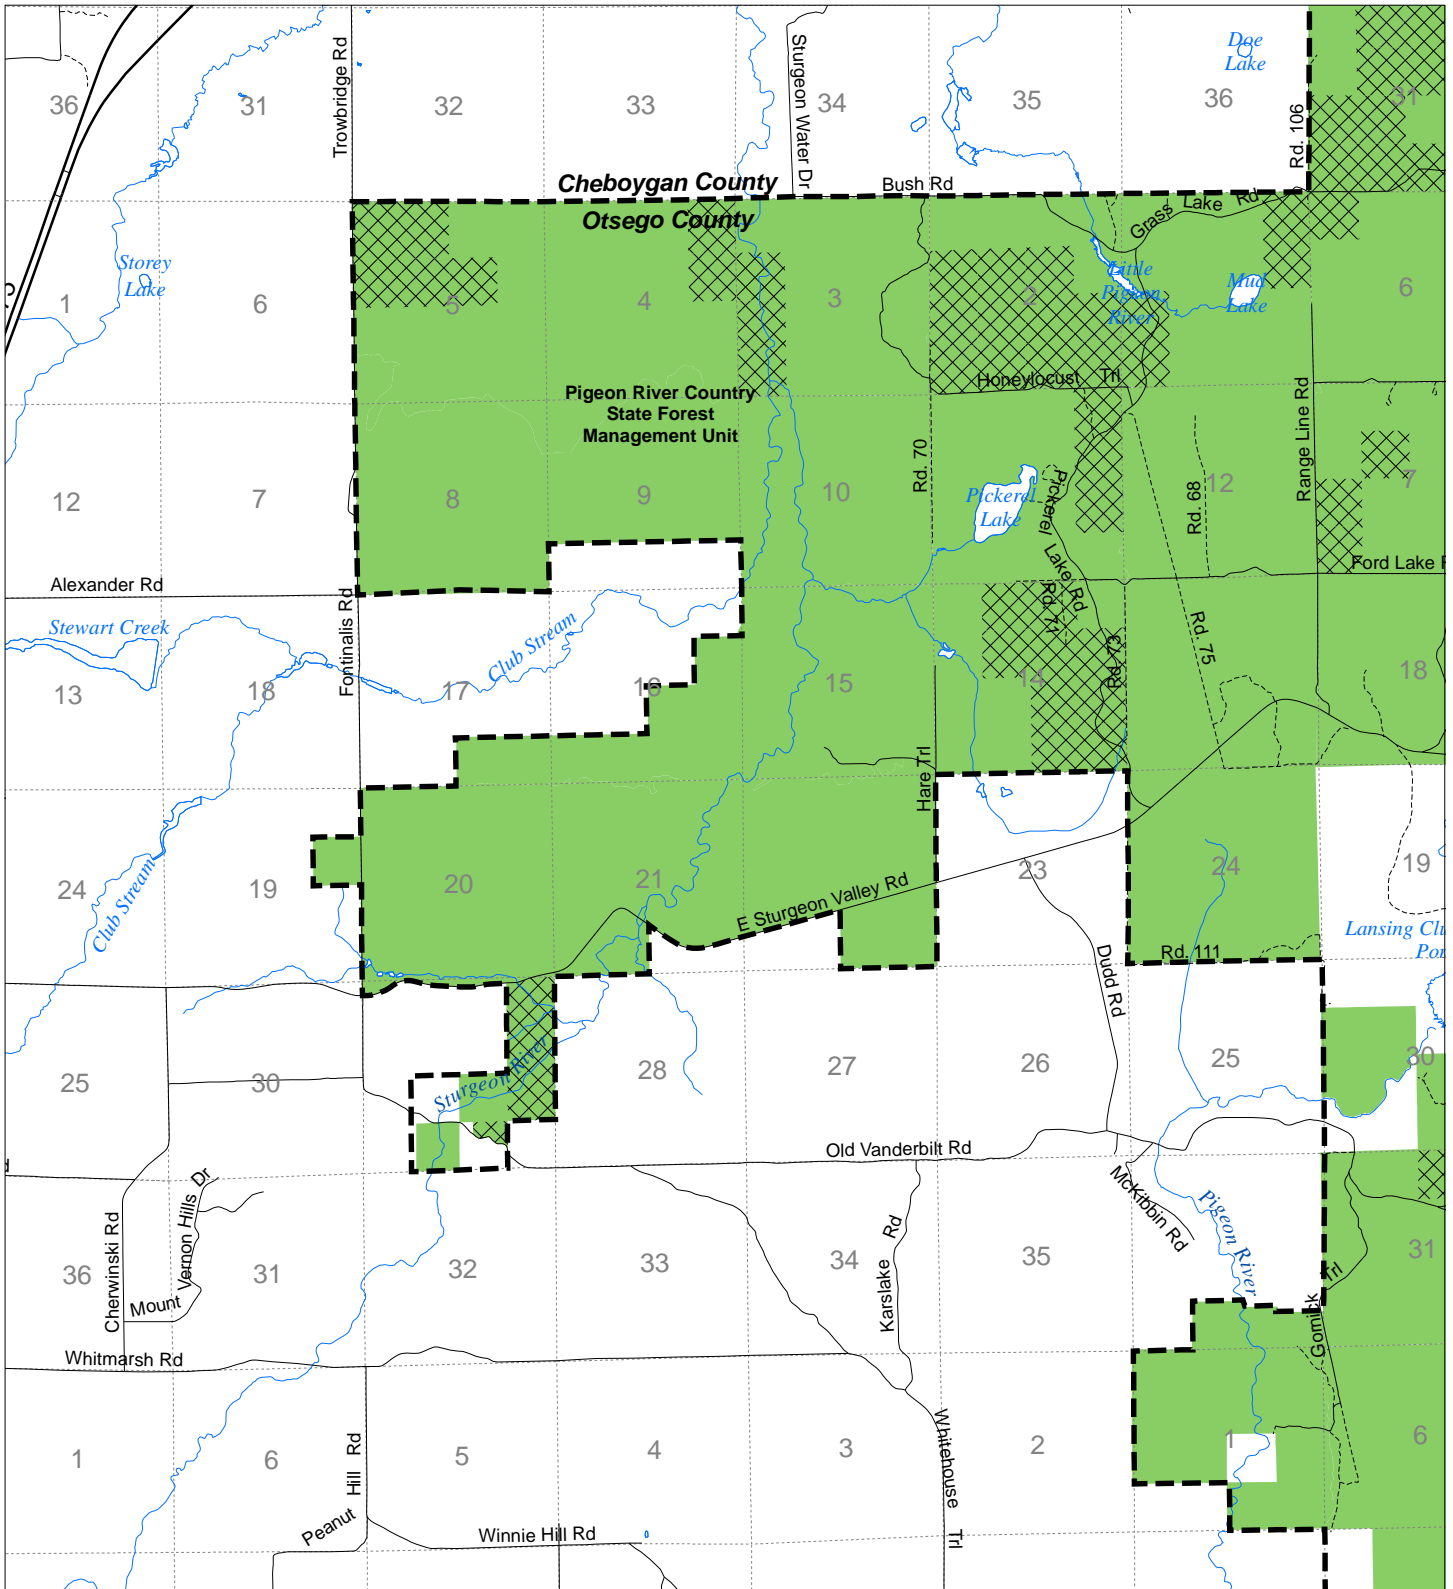

# Fuelwood Collection Otsego County T32N, R02W

- State land open to fuelwood collection
- State land closed to fuelwood collection

Effective: April 1, 2019