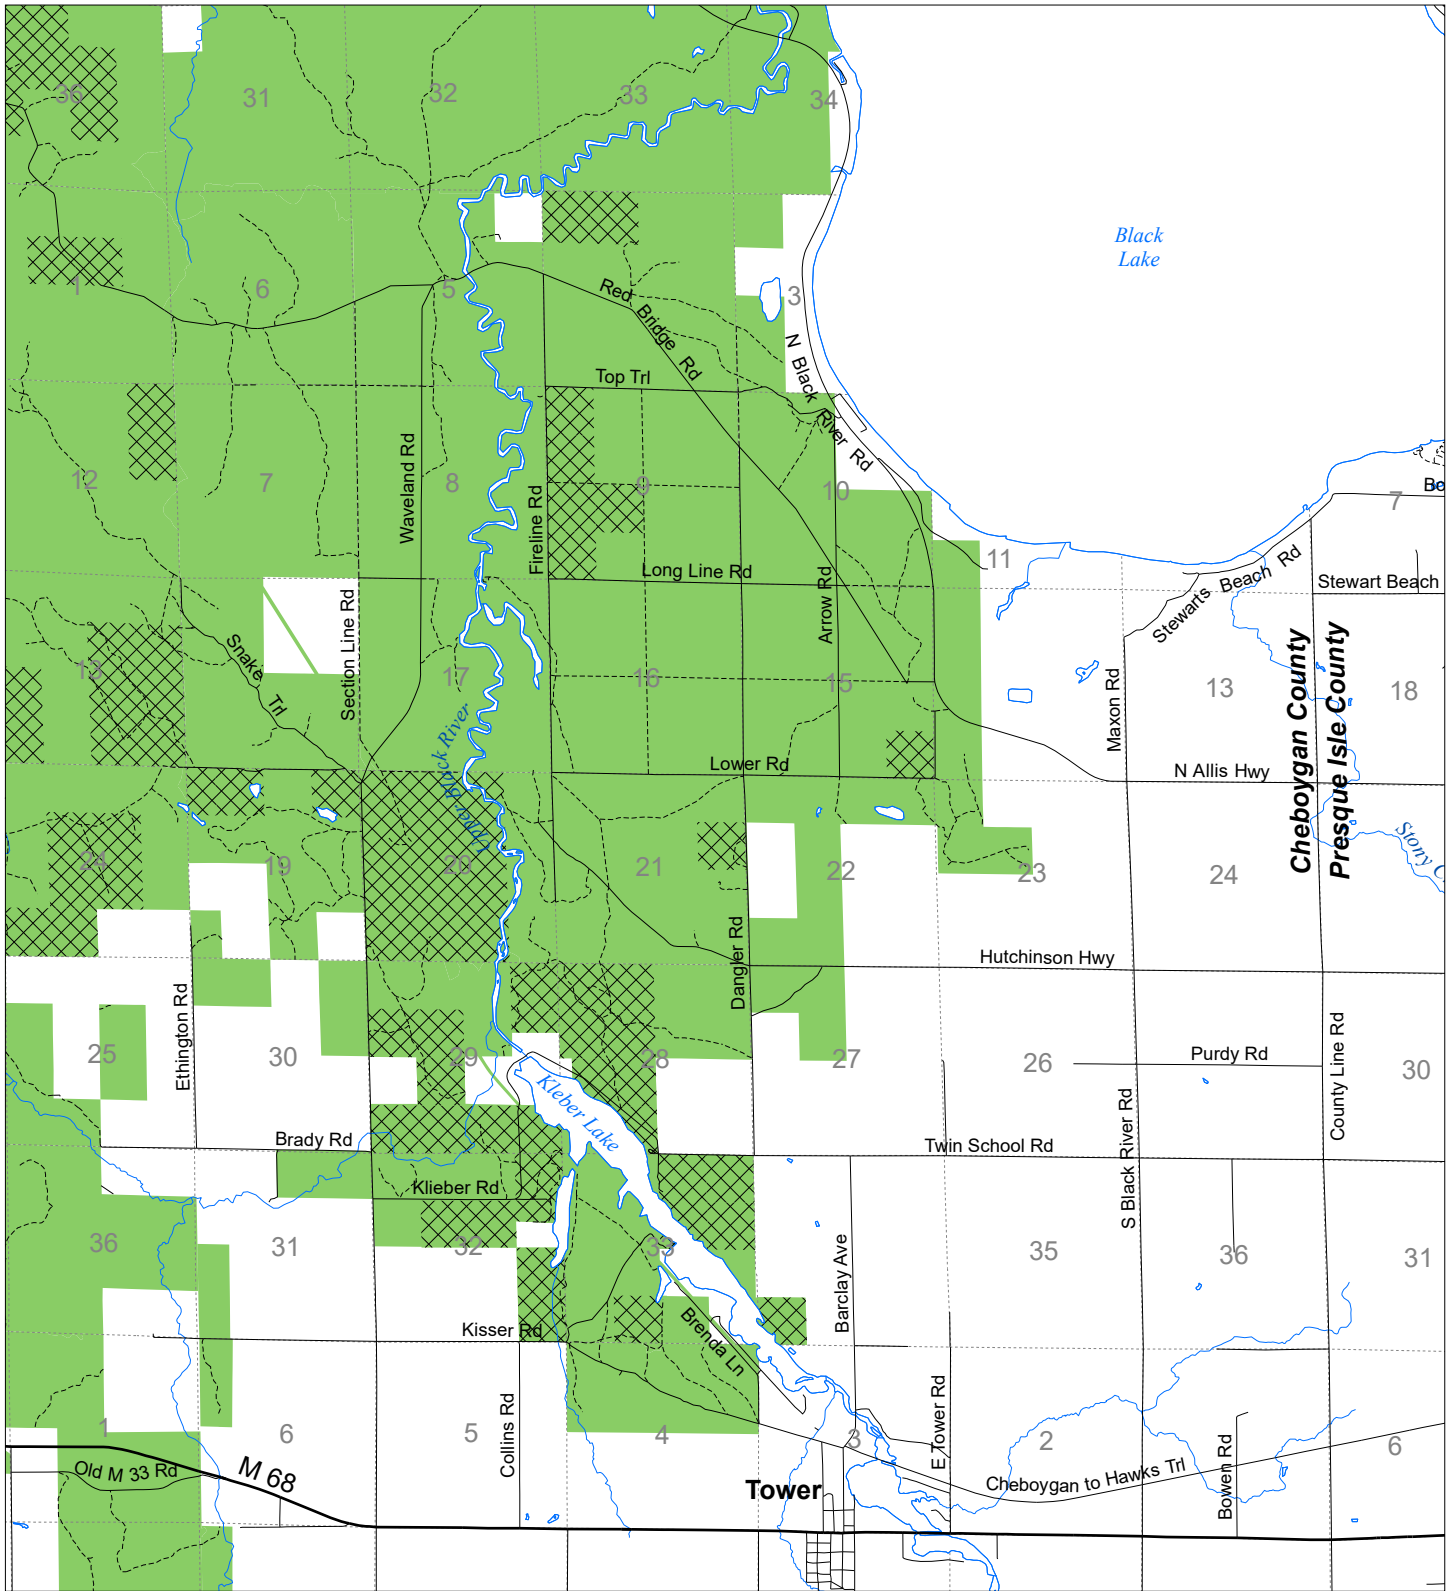

Fuelwood Collection  
 Cheboygan County  
**T35N, R01E**

- State land open to fuelwood collection
- State land closed to fuelwood collection

Effective: April 1, 2019

Date: 03/06/2019